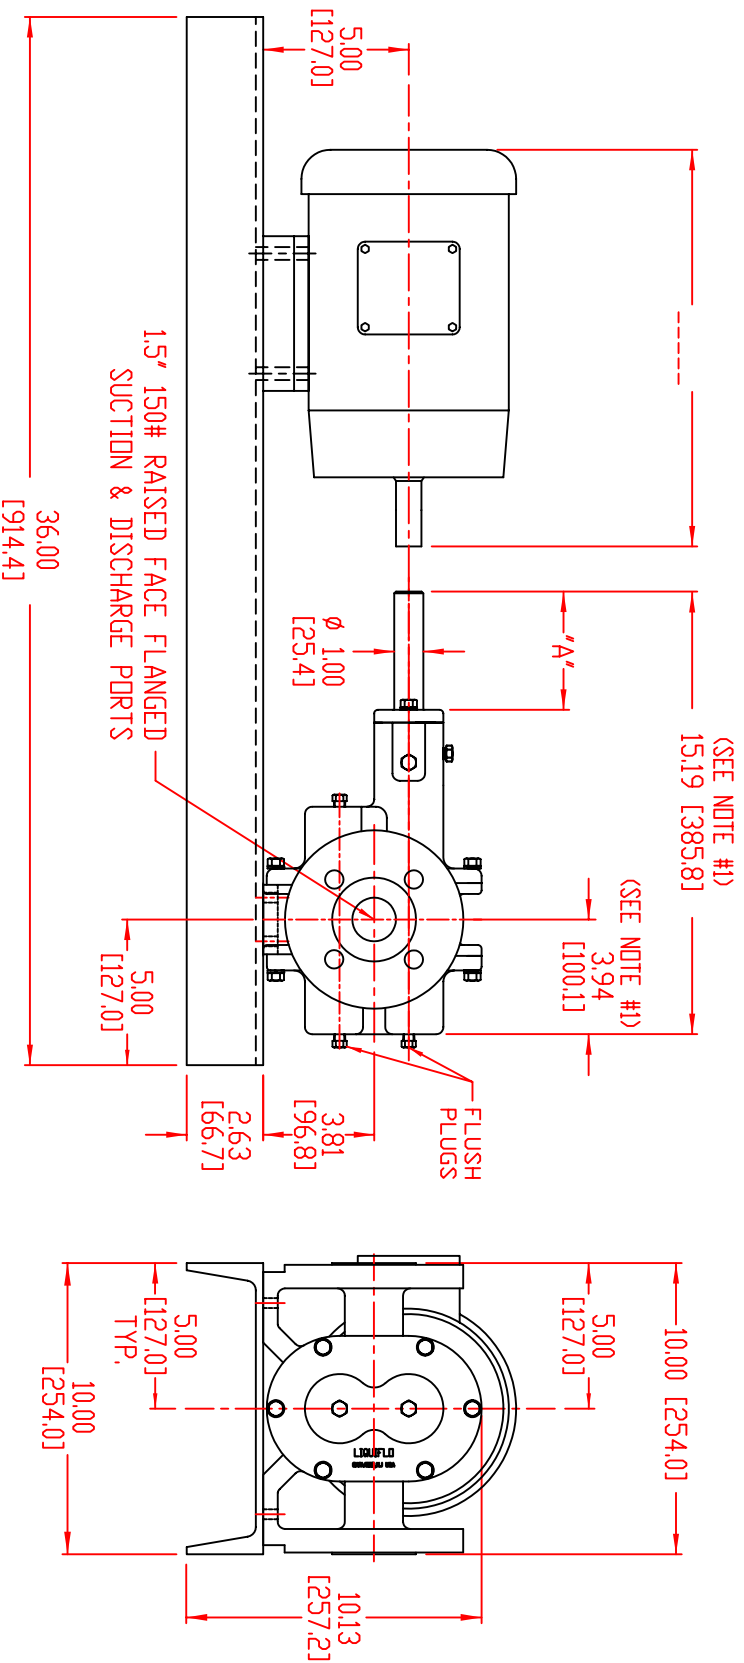

LIQUIFLO EQUIPMENT CO.
GARWOOD, N.J. 07027

MODEL: ROTTOGEAR SEALED, 312F & 312R,
BASE ASSEMBLED, FLANGED PORTS

SERIES
3

SEAL TYPES	"A" DIMENSION
INT. SING. & DBL MECH.	4.06 [103]
PACKING	3.78 [96.0]
EXTERNAL MECH.	4.50 [114]

NOTES:
1) ADD .31 [7.9] FOR BEARING FLUSH PLUGS.