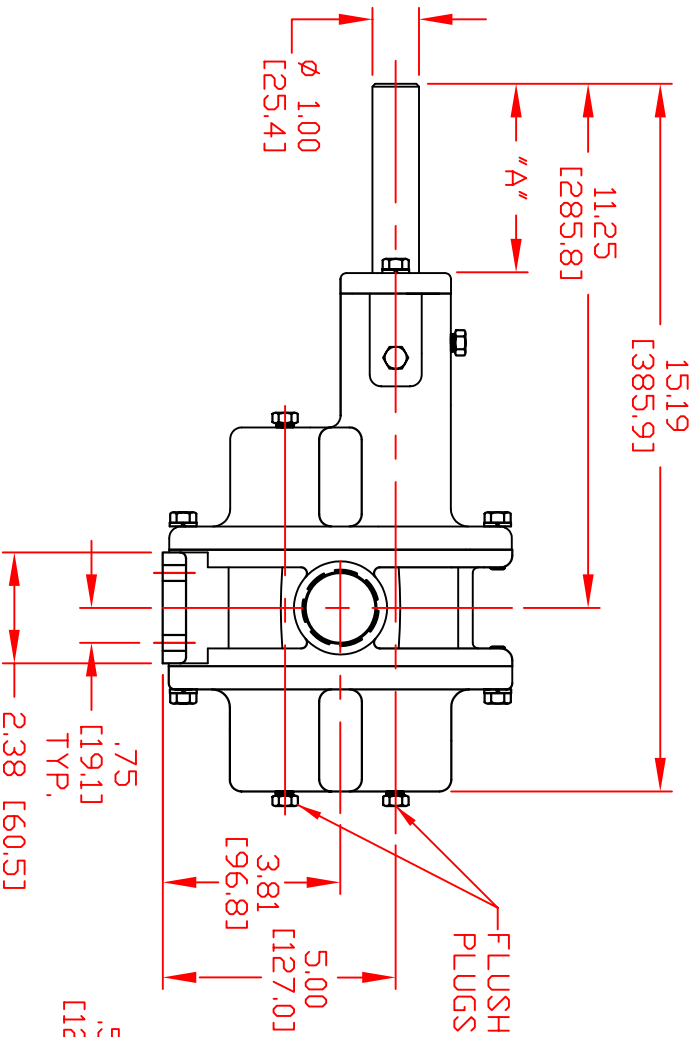

LIQUIFLO EQUIPMENT CO.
GARWOOD, N.J. 07027

MODEL: ROTOGEAR SEALED, 312F & 312R,
BARE PUMP, THREADED PORTS
DWG. NO. 20182 REV. ---

SERIES
3

SEAL TYPES	"A" DIMEN.
INTERN. SING. & DBL. MECH.	4.06 [103]
PACKING	3.78 [96.0]
EXTERNAL MECH.	4.50 [114]

<SEE NOTE #1>

FLUSH
PLUGS

1.25" NPT OR OPTIONAL BSPT
SUCTION & DISCHARGE PORTS

NOTES:
1) ADD .31 [7.9] FOR BEARING FLUSH PLUGS.