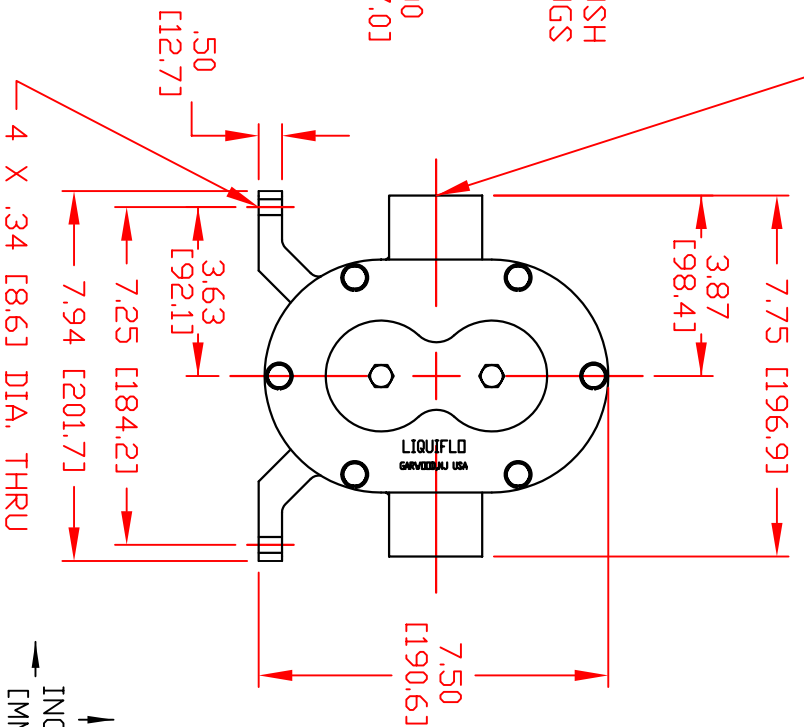

LIQUIFLO EQUIPMENT CO.
GARWOOD, N.J. 07027

MODEL: ROTOGEAR SEALED, 312F & 312R,
BARE PUMP, THREADED PORTS
DWG. NO. 20182 REV. ---

SERIES
3

SEAL TYPES	"A" DIMEN.
INTERN. SING. & DBL. MECH.	4.06 [103]
PACKING	3.78 [96.0]
EXTERNAL MECH.	4.50 [114]

<SEE NOTE #1>

FLUSH
PLUGS

1.25" NPT OR OPTIONAL BSPT
SUCTION & DISCHARGE PORTS

NOTES:
1) ADD .31 [7.9] FOR BEARING FLUSH PLUGS.