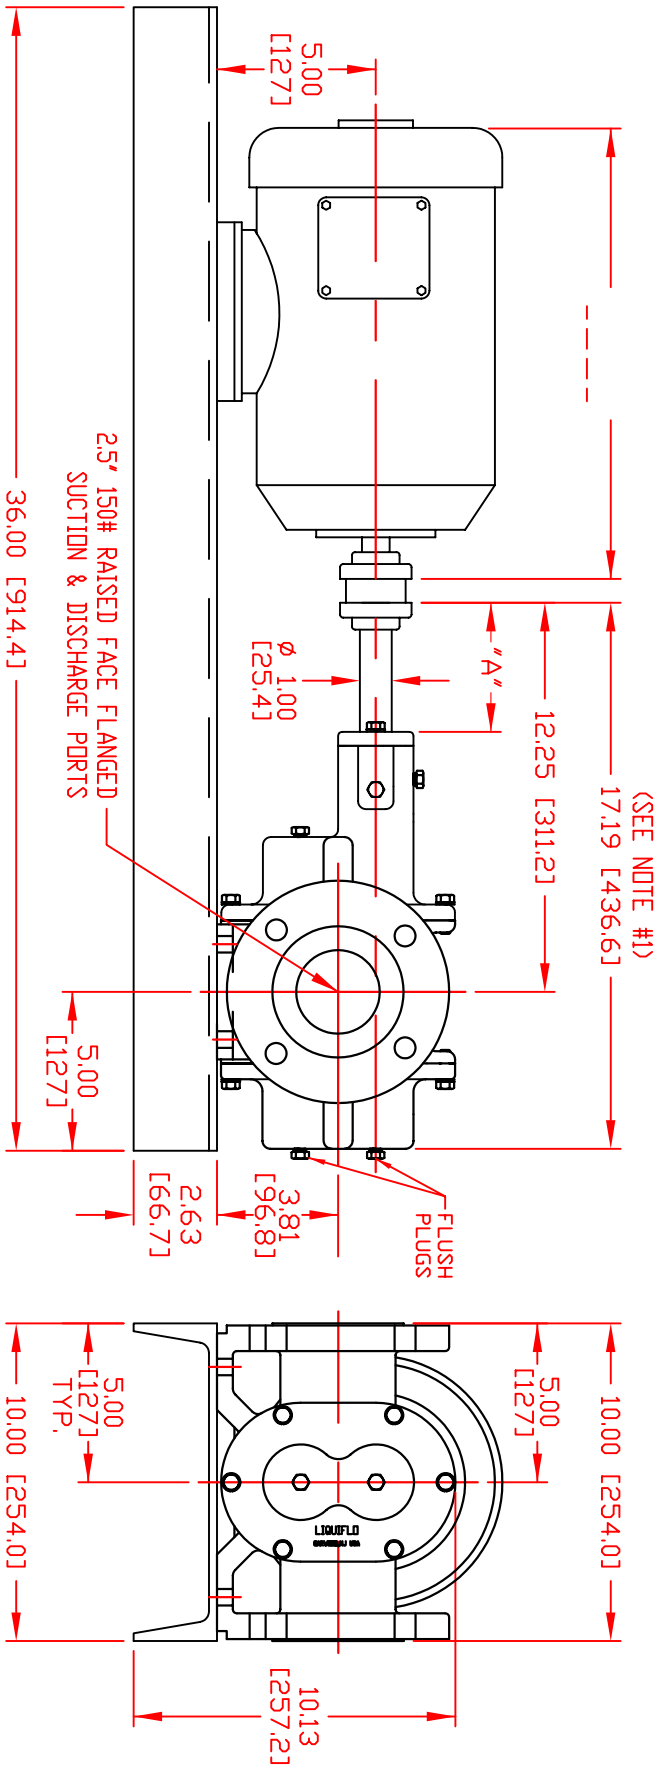

LIQUIFLO EQUIPMENT CO.
GARWOOD, N.J. 07027

MODEL: ROTOGEAR SEALED, 314F
BASE ASSEMBLED, FLANGED PORTS
DWG. NO. 20194 REV. B

SERIES
3

SEAL TYPES	"A" DIMEN.
INTERN. SING. & DBL. MECH.	4.06 [103]
PACKING	3.78 [96.0]
EXTERNAL MECH.	4.50 [114]

NOTES:
1) ADD .31 [7.9] FOR BEARING FLUSH PLUGS.