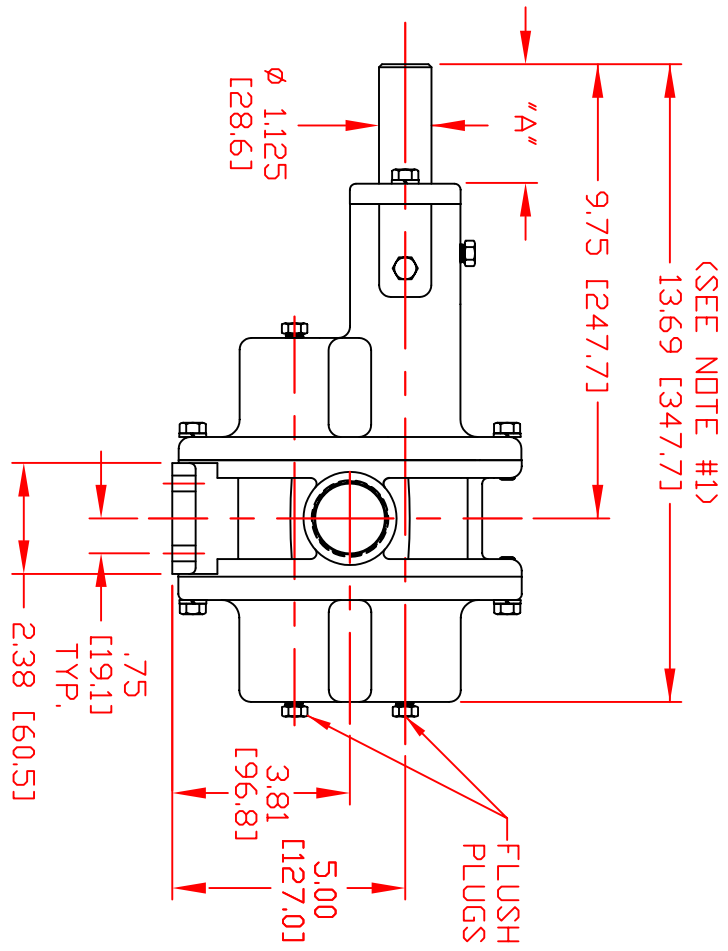

LIQUIFLO EQUIPMENT CO.
GARWOOD, N.J. 07027

MODEL: ROTOGEAR SEALED, H12F & H12R,
BARE PUMP, THREADED PORTS
DWG. NO. 20549 REV. ---

SERIES
H

SEAL TYPES	"A" DIMEN.
INTERN. SING. & DBL. MECH.	2.56 [65.0]
PACKING	2.28 [57.9]

NOTES:
1) ADD .31 [7.9] FOR BEARING FLUSH PLUGS.