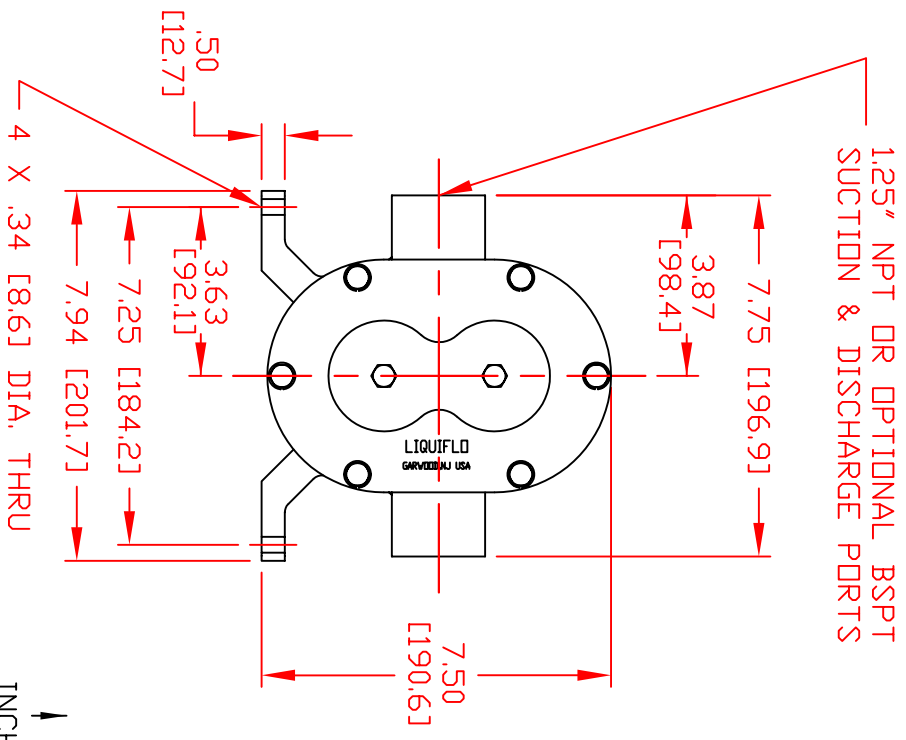

LIQUIFLO EQUIPMENT CO.
GARWOOD, N.J. 07027

MODEL: ROTOGEAR SEALED, H12F & H12R,
BARE PUMP, THREADED PORTS
DWG. NO. 20549 REV. ---

SERIES
H

SEAL TYPES	"A" DIMEN.
INTERN. SING. & DBL. MECH.	2.56 [65.0]
PACKING	2.28 [57.9]

NOTES:
1) ADD .31 [7.9] FOR BEARING FLUSH PLUGS.