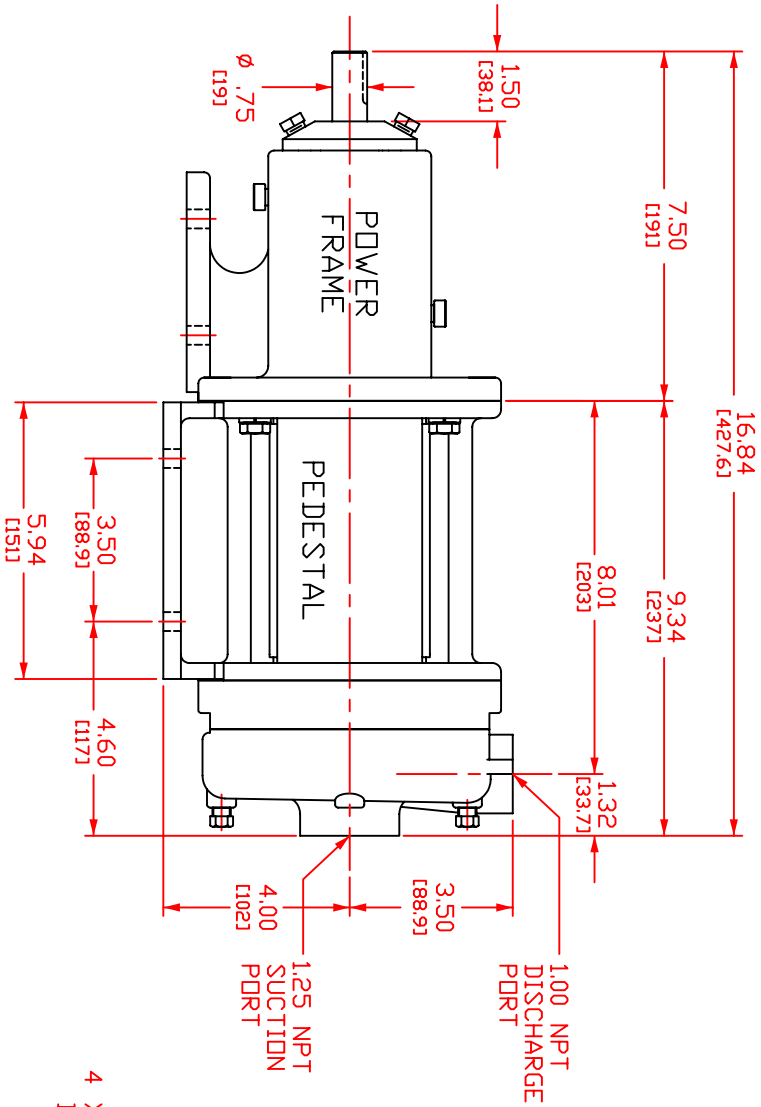

LIQUIFLO EQUIPMENT CO.
GARWOOD, N.J. 07027

MODEL: 621 MAG-DRIVE CENTRIFUGAL PUMP,
WITH POWER FRAME, NPT PORTS

SERIES
CENTRY

DWG. NO. 20712 REV. ---

INCH [MM]