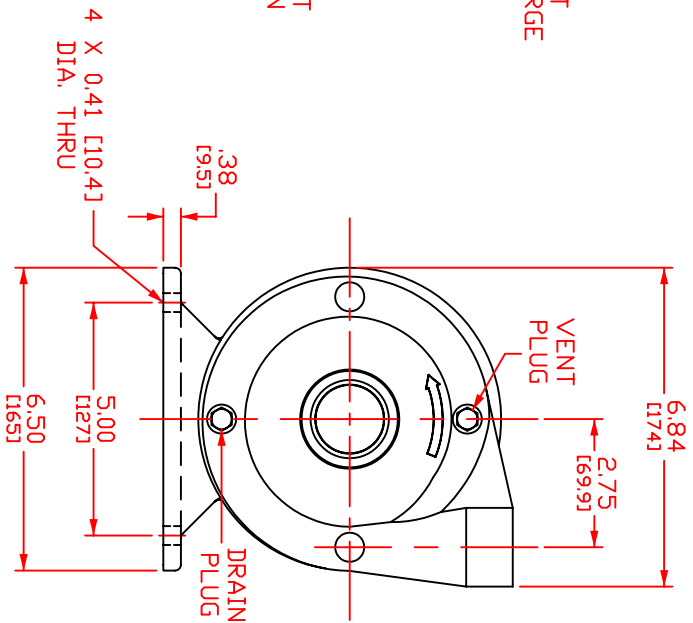

LIQUIFLO EQUIPMENT CO.
GARWOOD, N.J. 07027

MODEL: 621 MAG-DRIVE CENTRIFUGAL PUMP,
WITH POWER FRAME, NPT PORTS

SERIES
CENTRY

DWG. NO. 20712 REV. ---

INCH [MM]