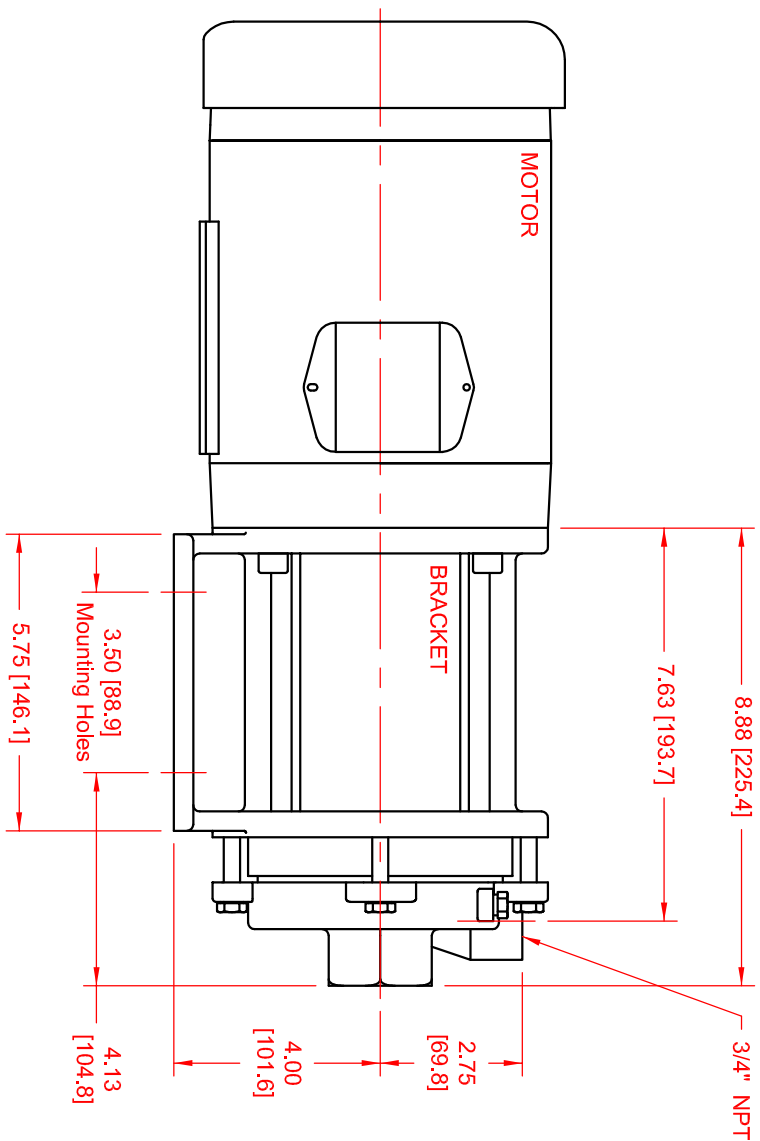

SERIES	MODEL	CONFIGURATION	SEAL TYPE
Century Series	620	Mag-Drive Centrifugal Pump Close-Coupled with NPT Ports.	Mag-Drive (Sealless)

UNITS: inches [mm]

NOTES:
 1) Dimension to top of Bracket.