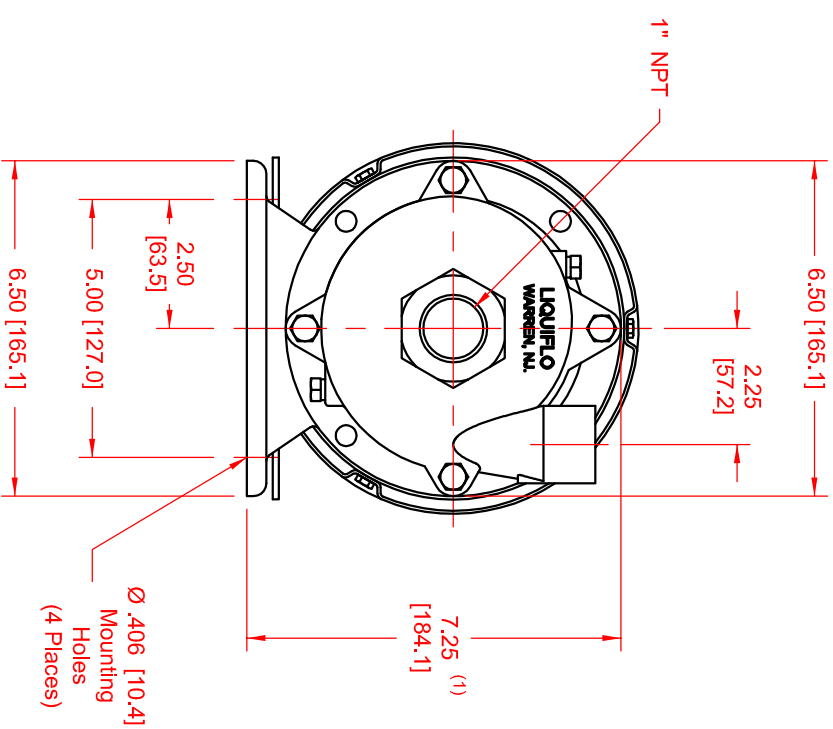

SERIES	MODEL	CONFIGURATION	SEAL TYPE
Century Series	620	Mag-Drive Centrifugal Pump Close-Coupled with NPT Ports.	Mag-Drive (Sealless)

UNITS: inches [mm]

NOTES:
 1) Dimension to top of Bracket.