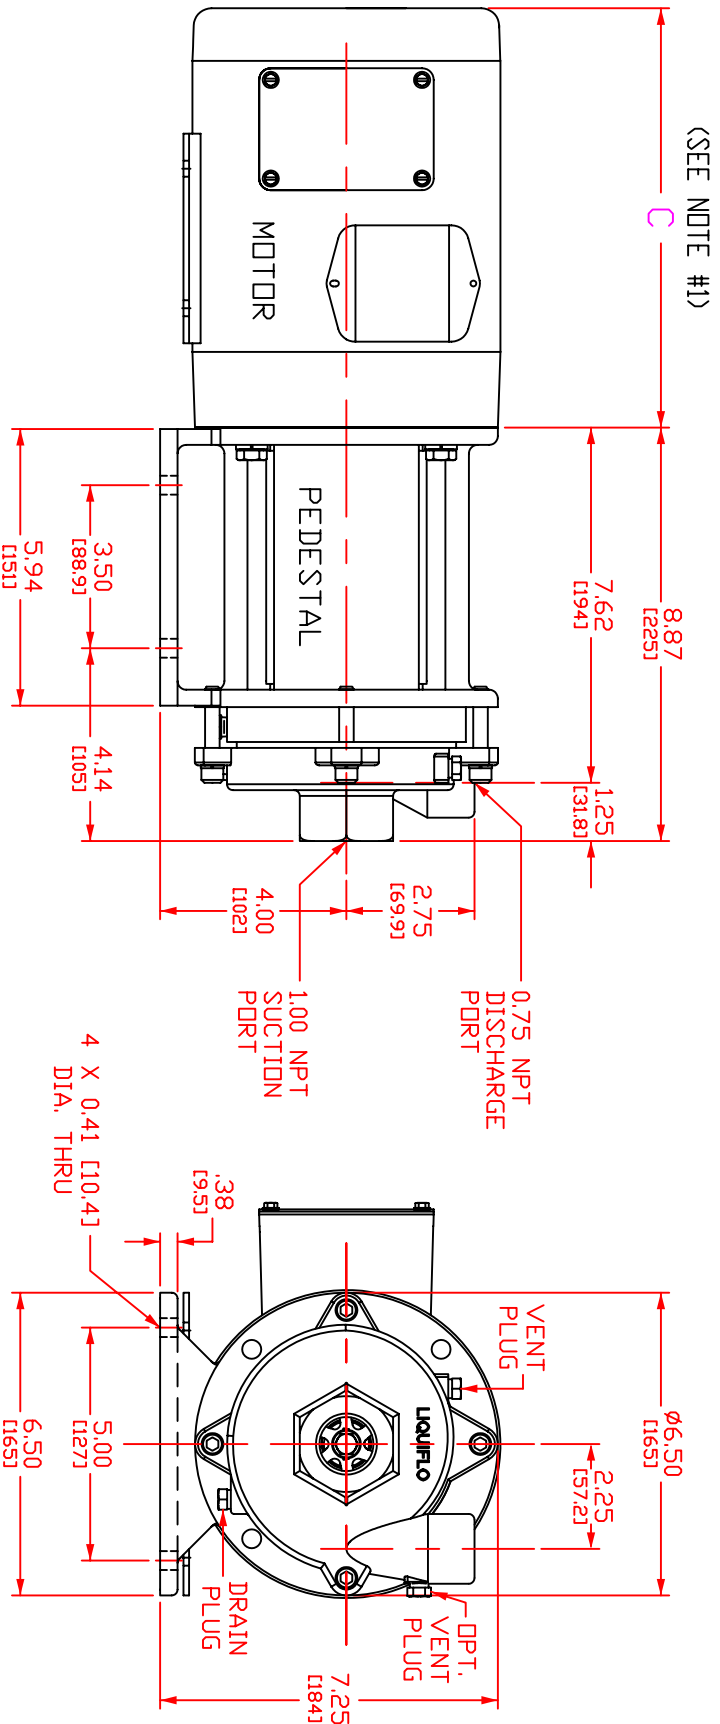

LIQUIFLO EQUIPMENT CO.
GARWOOD, N.J. 07027

MODEL: 620 MAG-DRIVE CENTRIFUGAL PUMP,
CLOSE-COUPLED, NPT PORTS

SERIES
CENTRY

DWG. NO. 20690 REV. ---

NOTES:
1) SEE DATA FROM MOTOR MANUFACTURER FOR 'C' DIMENSION.