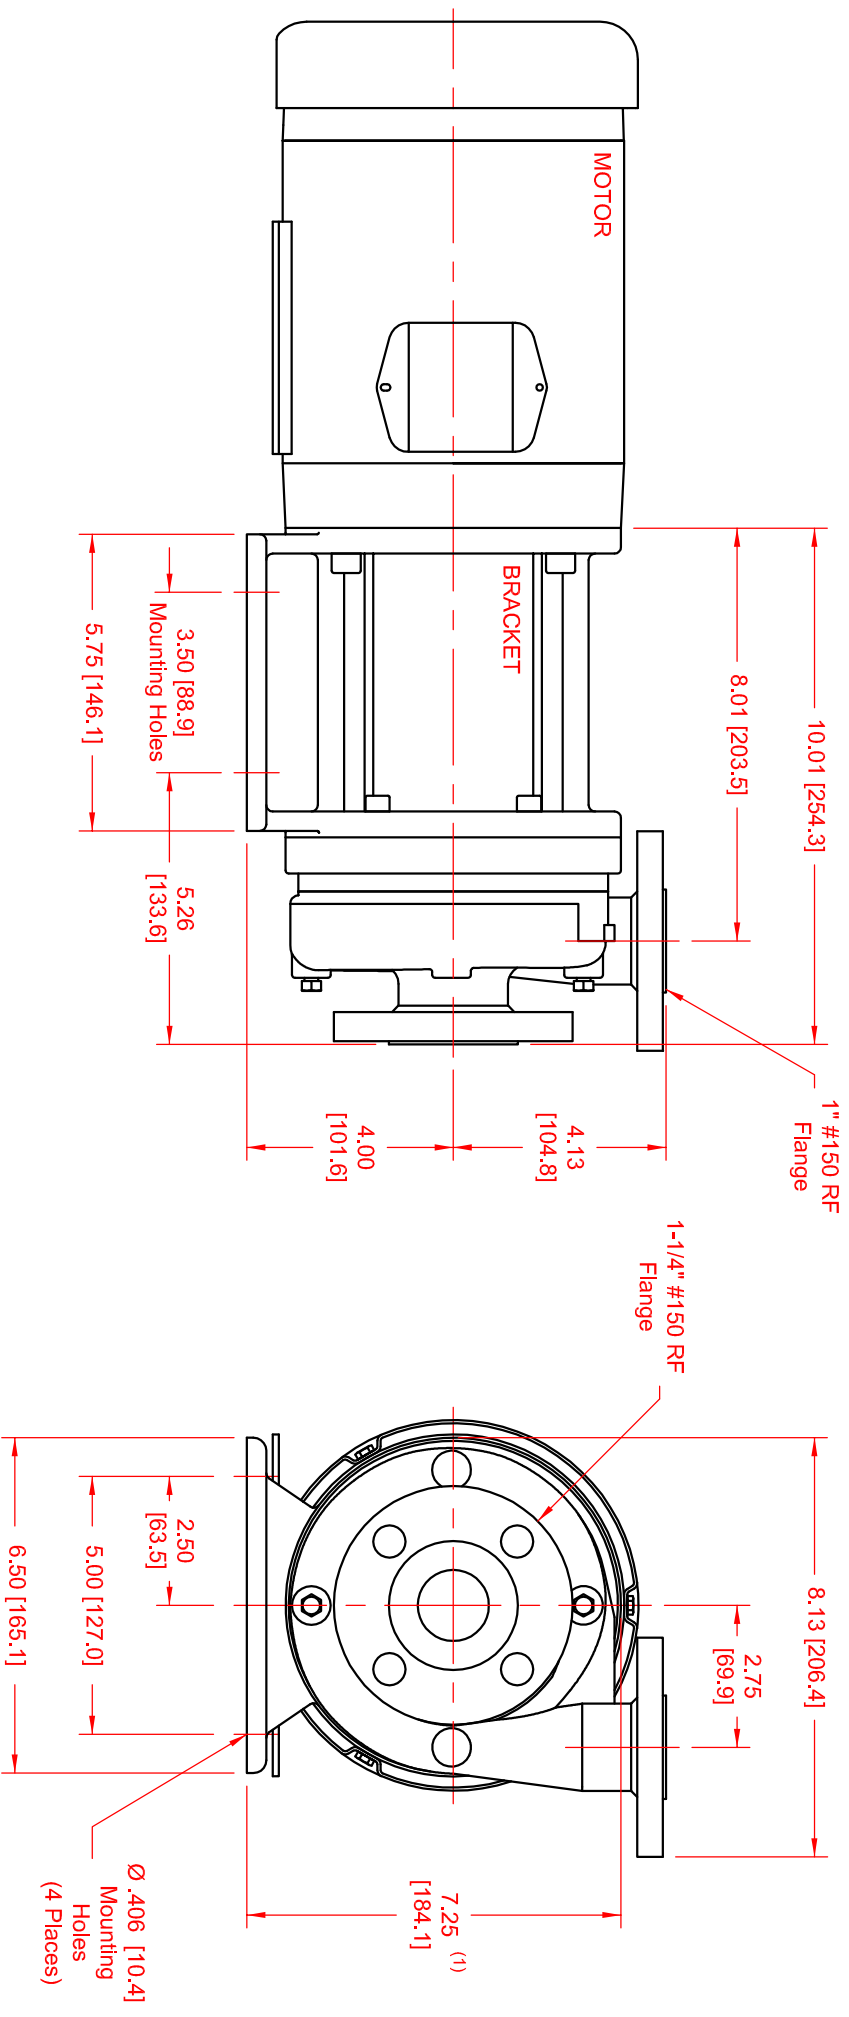

SERIES	MODEL	CONFIGURATION	SEAL TYPE
Centry Series	621	Mag-Drive Centrifugal Pump Close-Coupled with RF Flanges.	Mag-Drive (Sealless)

UNITS: inches [mm]

NOTES:
 1) Dimension to top of Bracket.