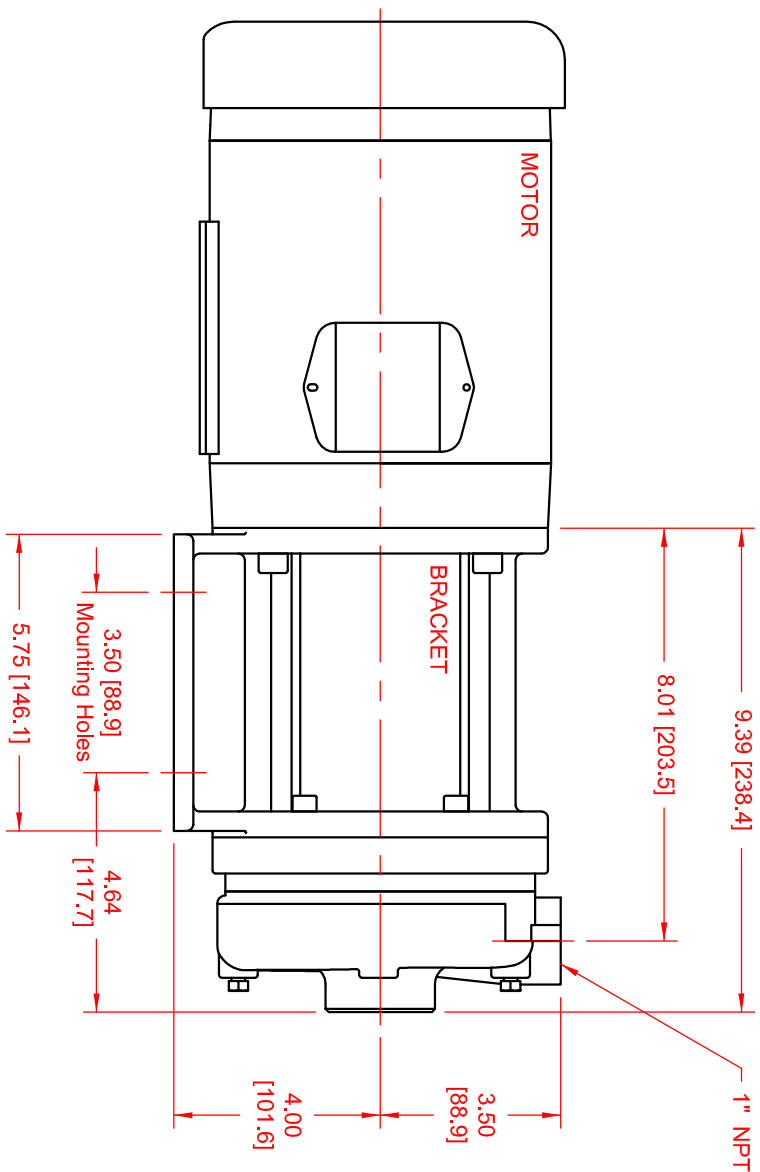

SERIES	MODEL	CONFIGURATION	SEAL TYPE
Centry Series	621	Mag-Drive Centrifugal Pump Close-Coupled with NPT Ports.	Mag-Drive (Sealless)

UNITS: inches [mm]

NOTES:
 1) Dimension to top of Bracket.