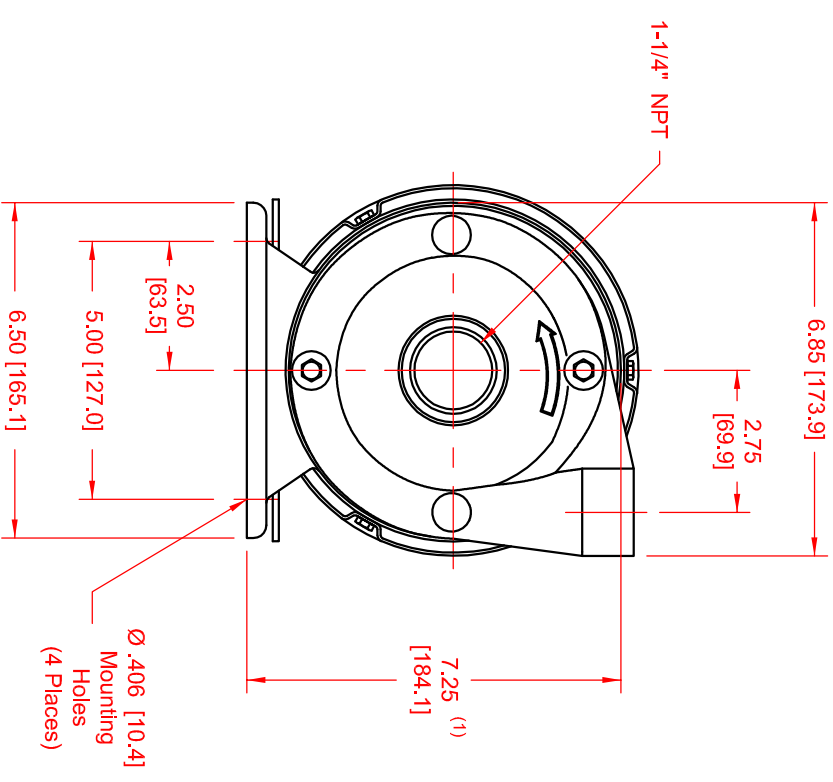

SERIES	MODEL	CONFIGURATION	SEAL TYPE
Centry Series	621	Mag-Drive Centrifugal Pump Close-Coupled with NPT Ports.	Mag-Drive (Sealless)

UNITS: inches [mm]

NOTES:
 1) Dimension to top of Bracket.