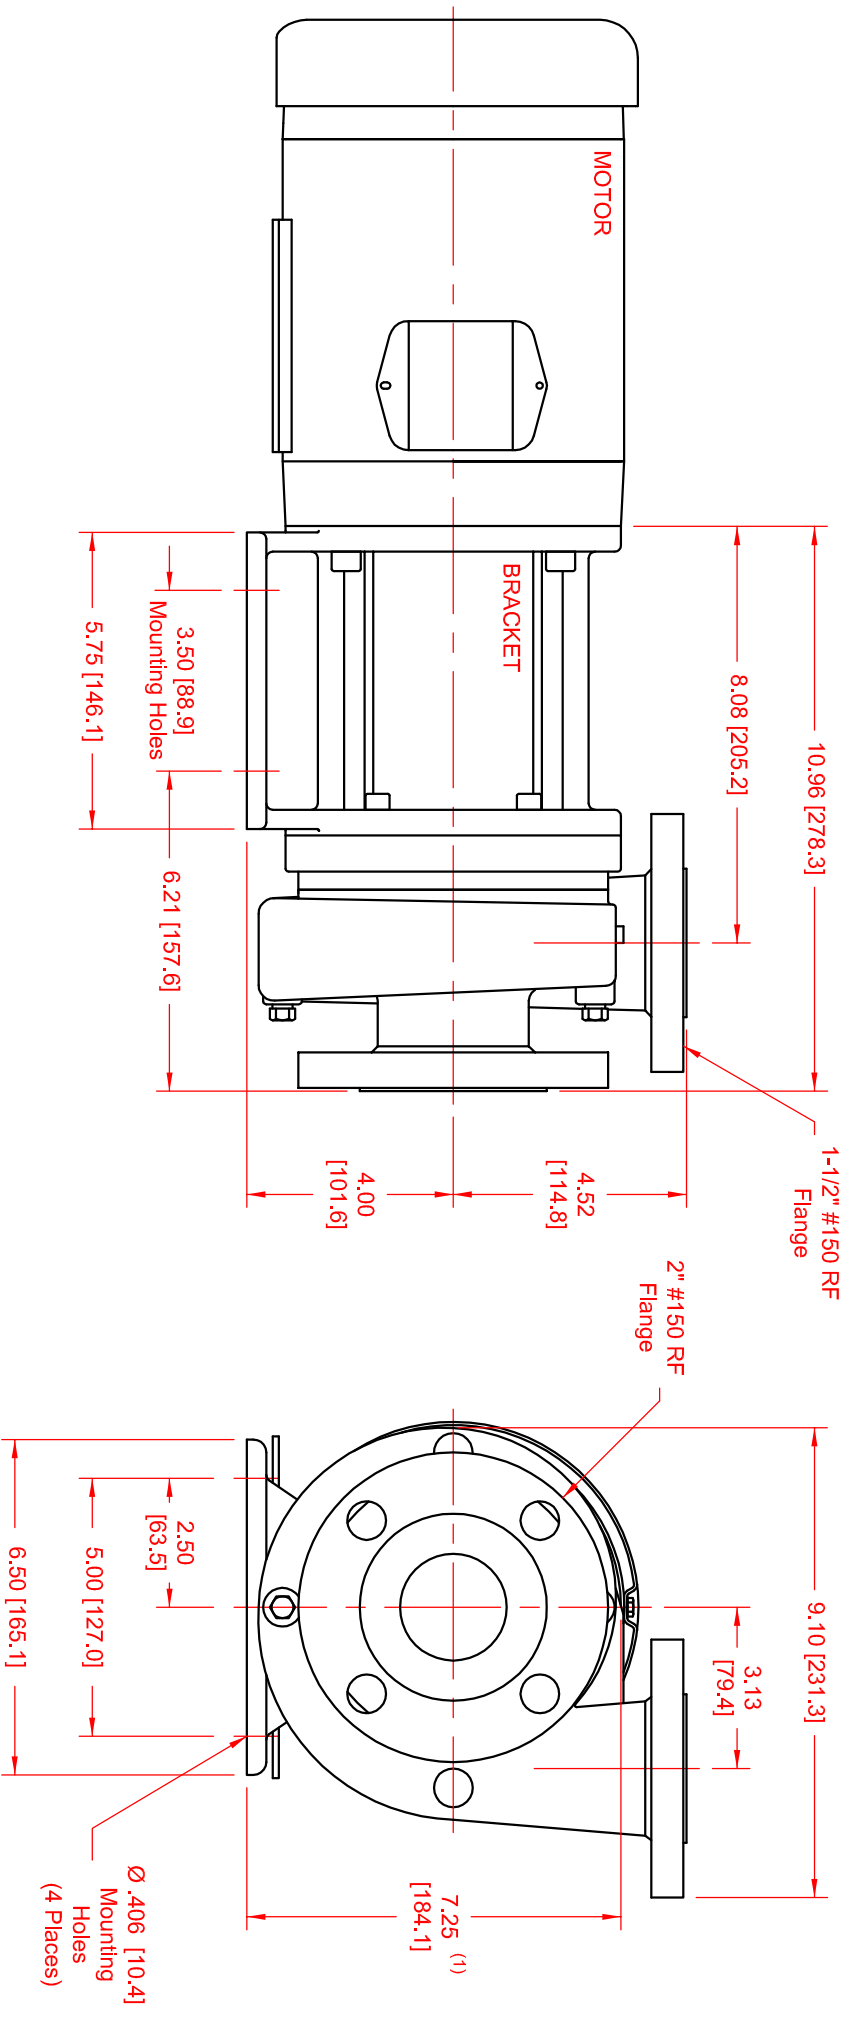

SERIES	MODEL	CONFIGURATION	SEAL TYPE
Centry Series	622	Mag-Drive Centrifugal Pump Close-Coupled with RF Flanges.	Mag-Drive (Sealless)

UNITS: inches [mm]

NOTES:
 1) Dimension to top of Bracket.