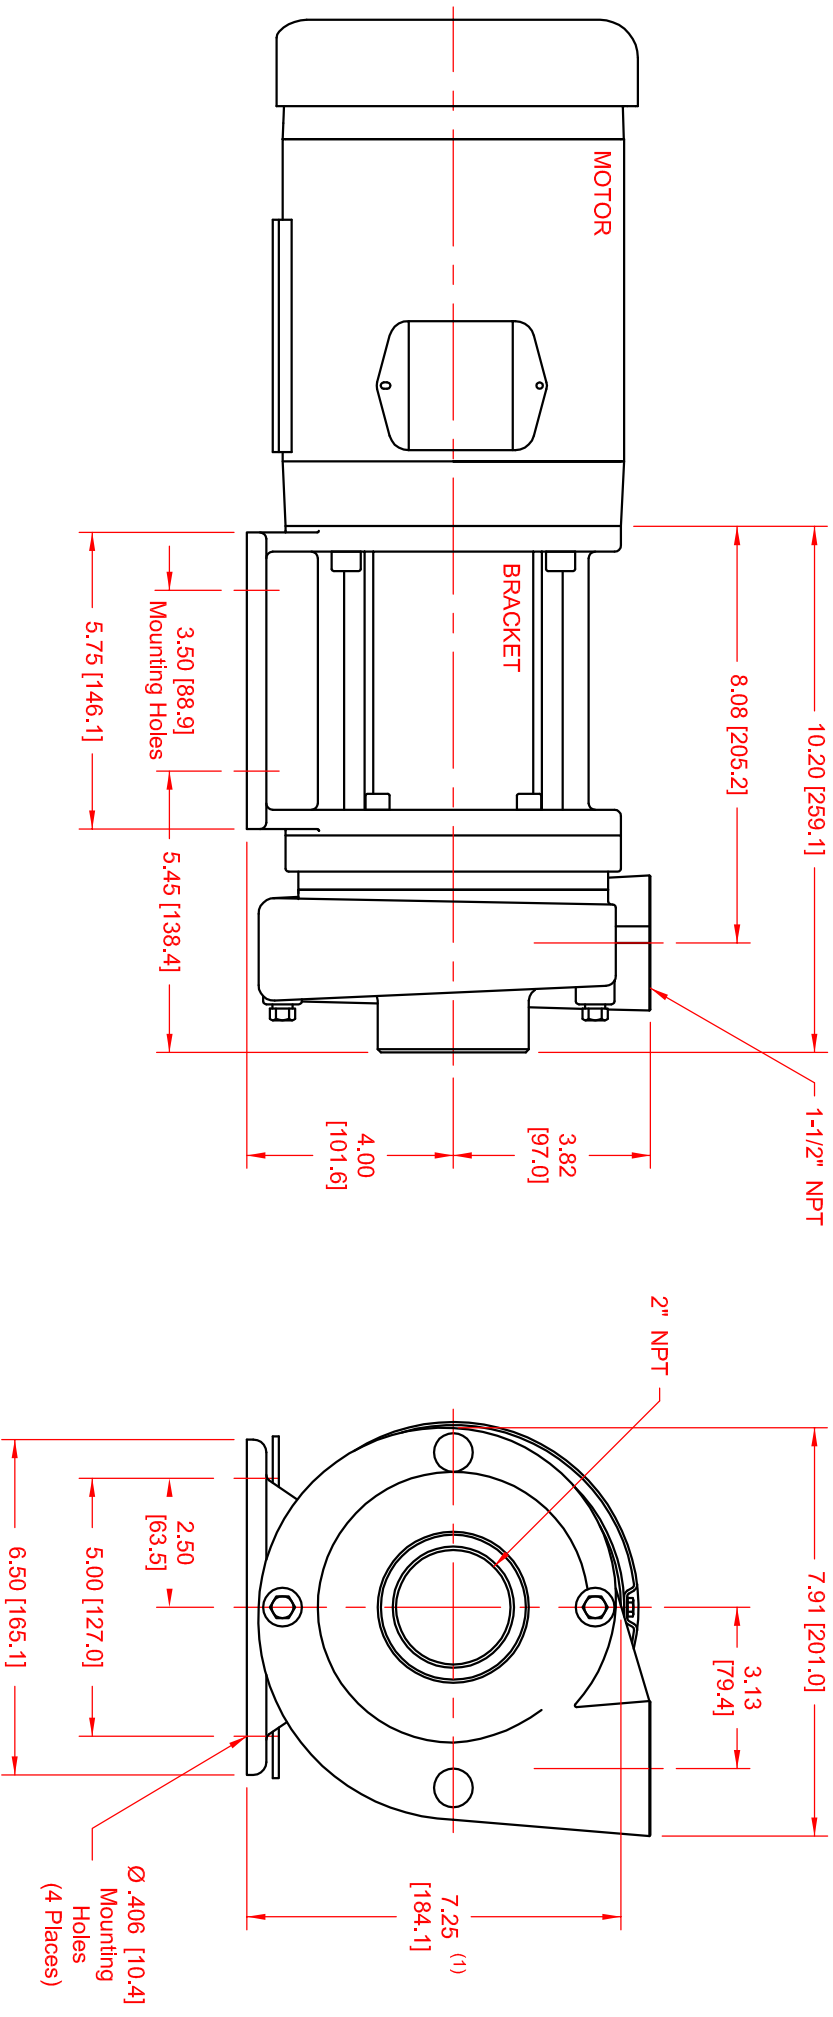

SERIES	MODEL	CONFIGURATION	SEAL TYPE
Centry Series	622	Mag-Drive Centrifugal Pump Close-Coupled with NPT Ports.	Mag-Drive (Sealless)

UNITS: inches [mm]

NOTES:  
 1) Dimension to top of Bracket.