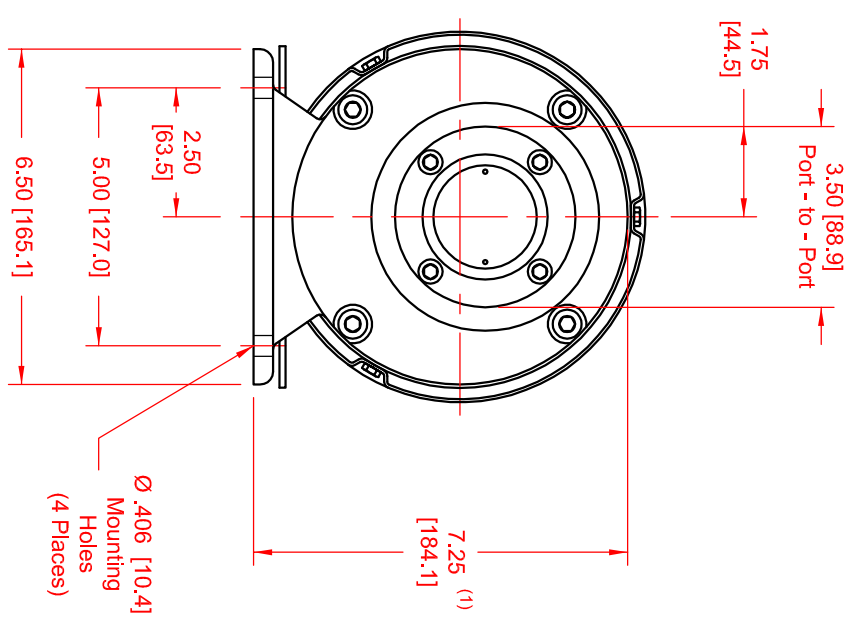

SERIES	MODEL	CONFIGURATION	SEAL TYPE
Max-Series	M0, M1, M2, M3	Mag-Drive Gear Pump Close-Coupled with NPT or BSPT Ports.	Mag-Drive (Sealless)

UNITS: inches [mm]

NOTES:
 1) Dimension to top of Bracket.