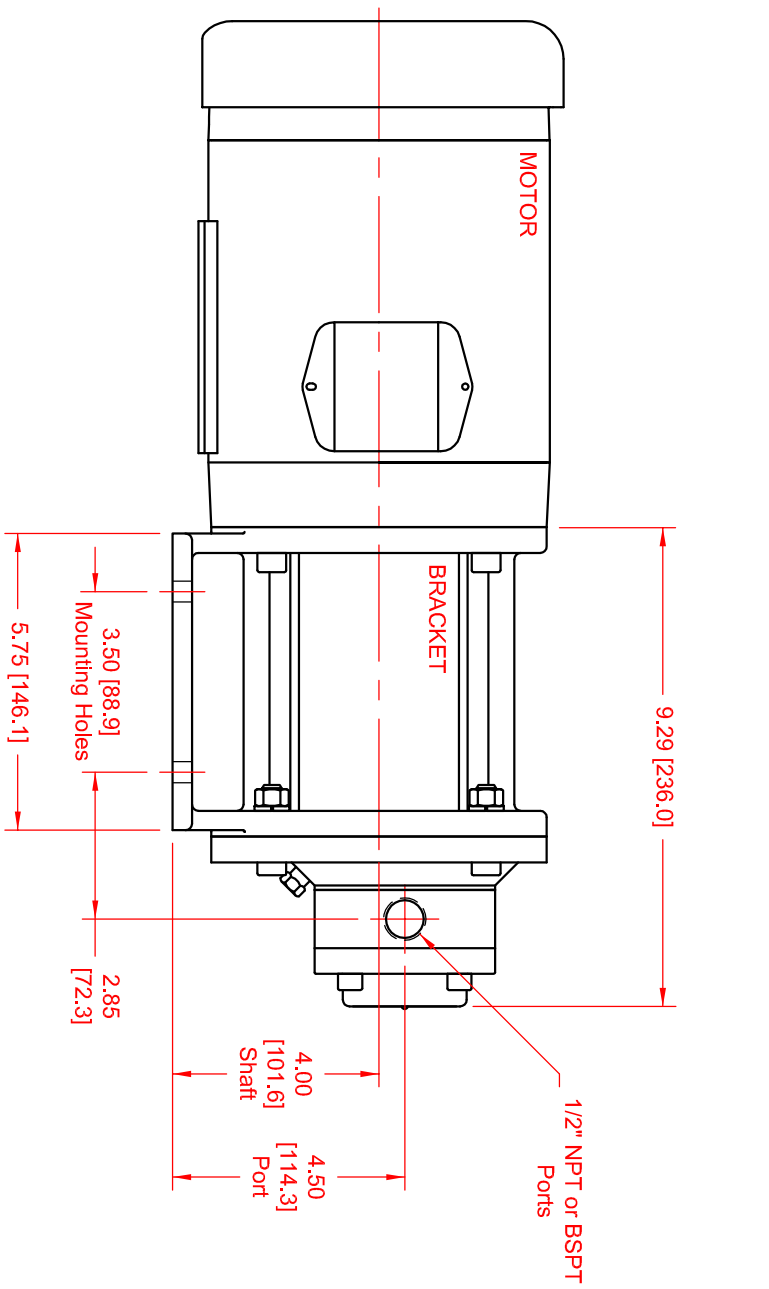

SERIES	MODEL	CONFIGURATION	SEAL TYPE
Max-Series	M0, M1, M2, M3	Mag-Drive Gear Pump Close-Coupled with NPT or BSPT Ports.	Mag-Drive (Sealless)

UNITS: inches [mm]

NOTES:
 1) Dimension to top of Bracket.