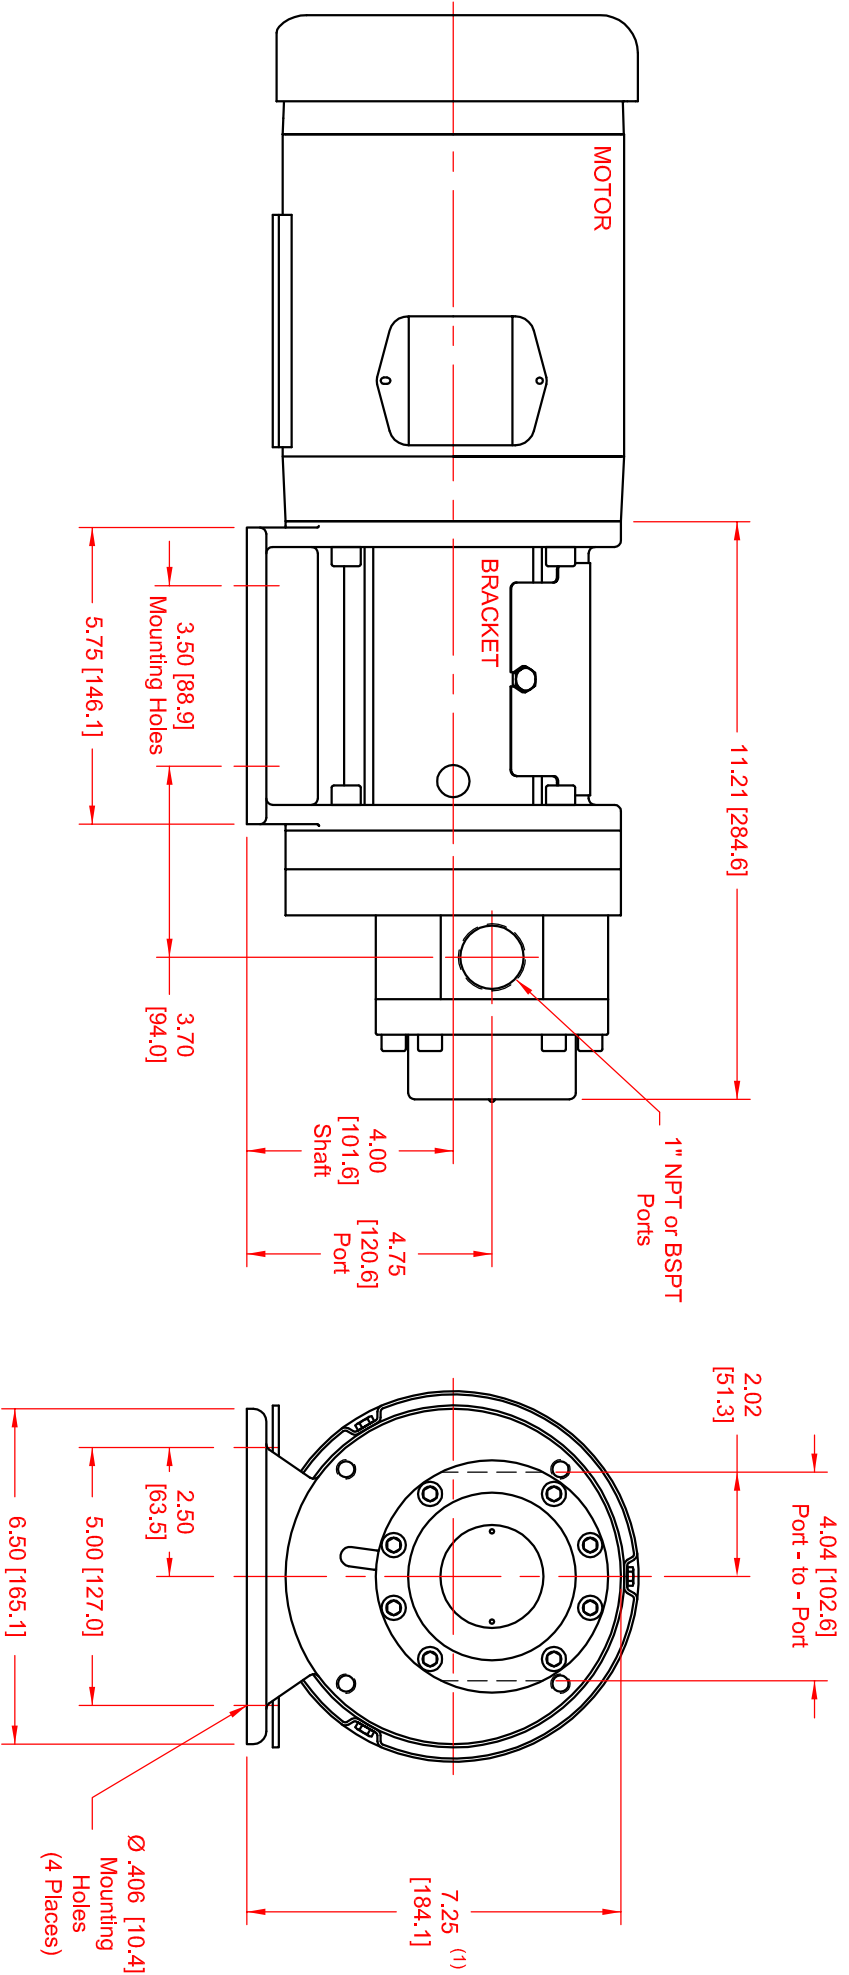

SERIES	MODEL	CONFIGURATION	SEAL TYPE
Max-Series	M6	Sealed Gear Pump Close-Coupled with NPT or BSPT Ports.	Single Mechanical Seal or Double Mechanical Seal

UNITS: inches [mm]

NOTES:  
 1) Dimension to top of Bracket.