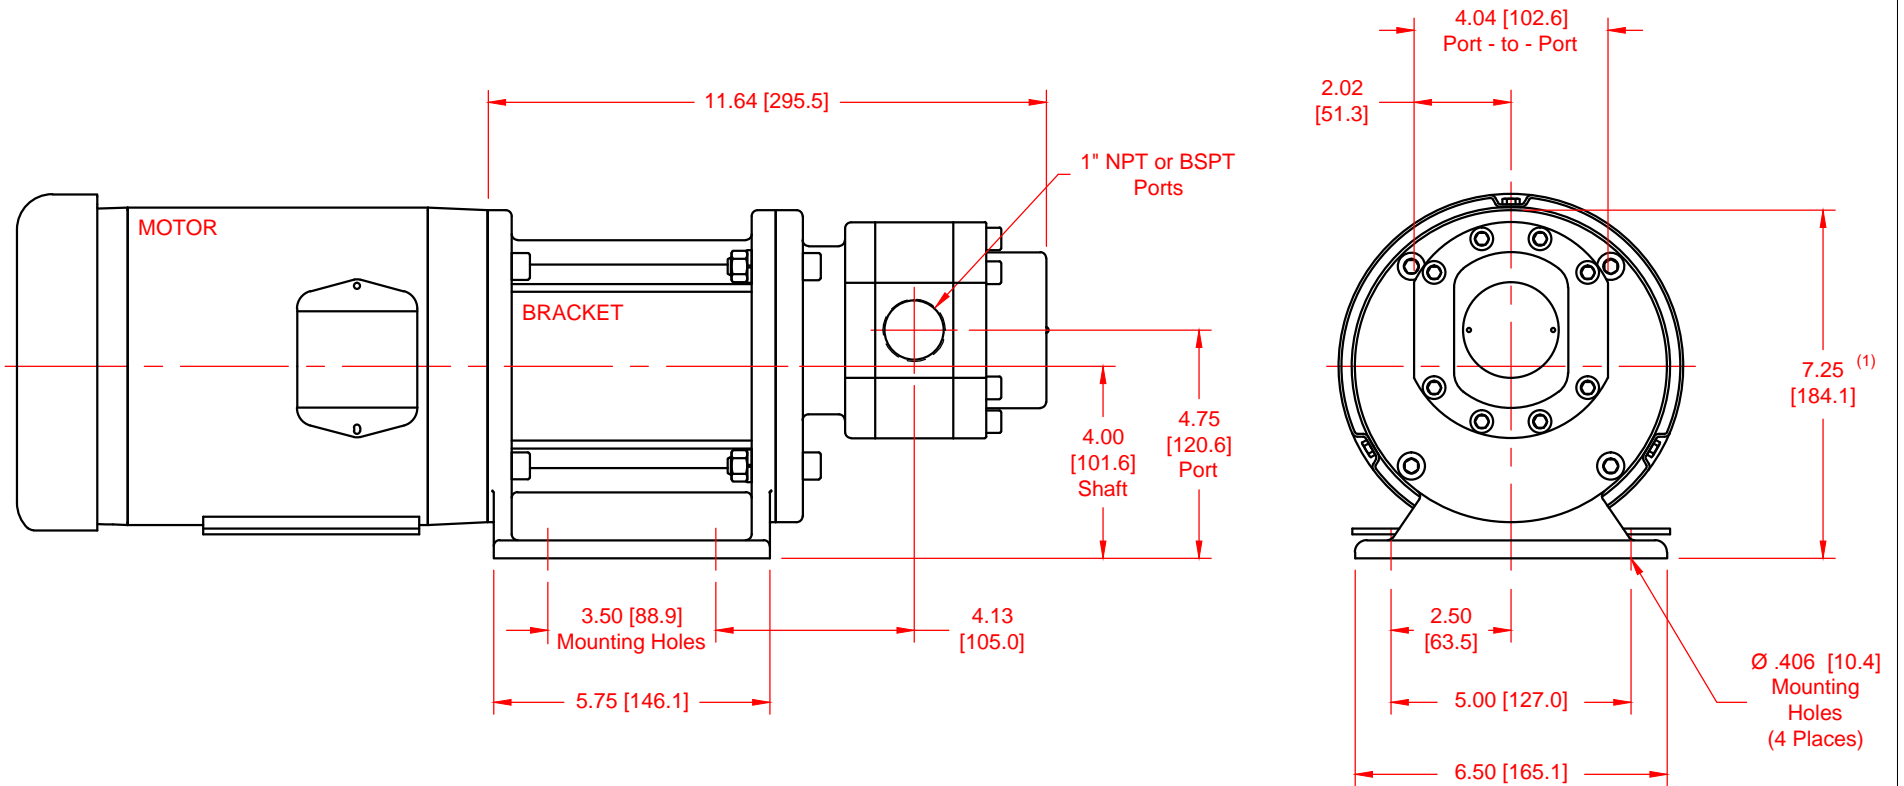

SERIES	MODEL	CONFIGURATION	SEAL TYPE
Max-Series	M6	Sealed or Mag-Drive Gear Pump Close-Coupled with NPT or BSPT Ports.	Single or Double Mechanical Seal or Mag-Drive (Sealless)

UNITS: inches [mm]

NOTES:
 1) Dimension to top of Bracket.