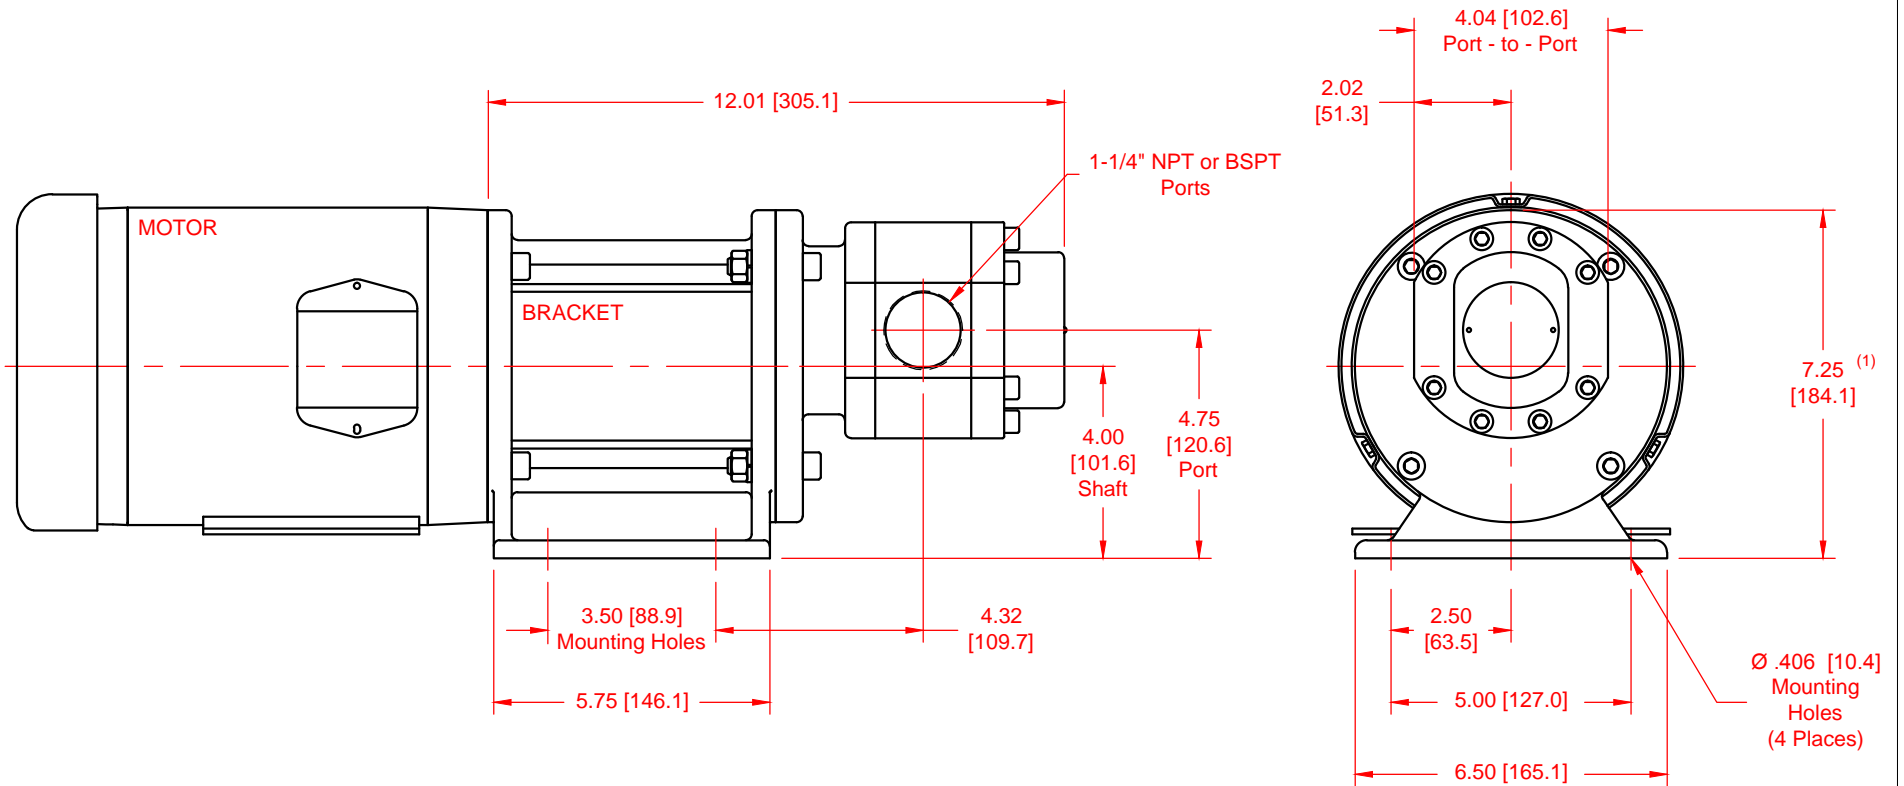

SERIES	MODEL	CONFIGURATION	SEAL TYPE
Max-Series	M7	Sealed or Mag-Drive Gear Pump Close-Coupled with NPT or BSPT Ports.	Single or Double Mechanical Seal or Mag-Drive (Sealless)

UNITS: inches [mm]

NOTES:
 1) Dimension to top of Bracket.