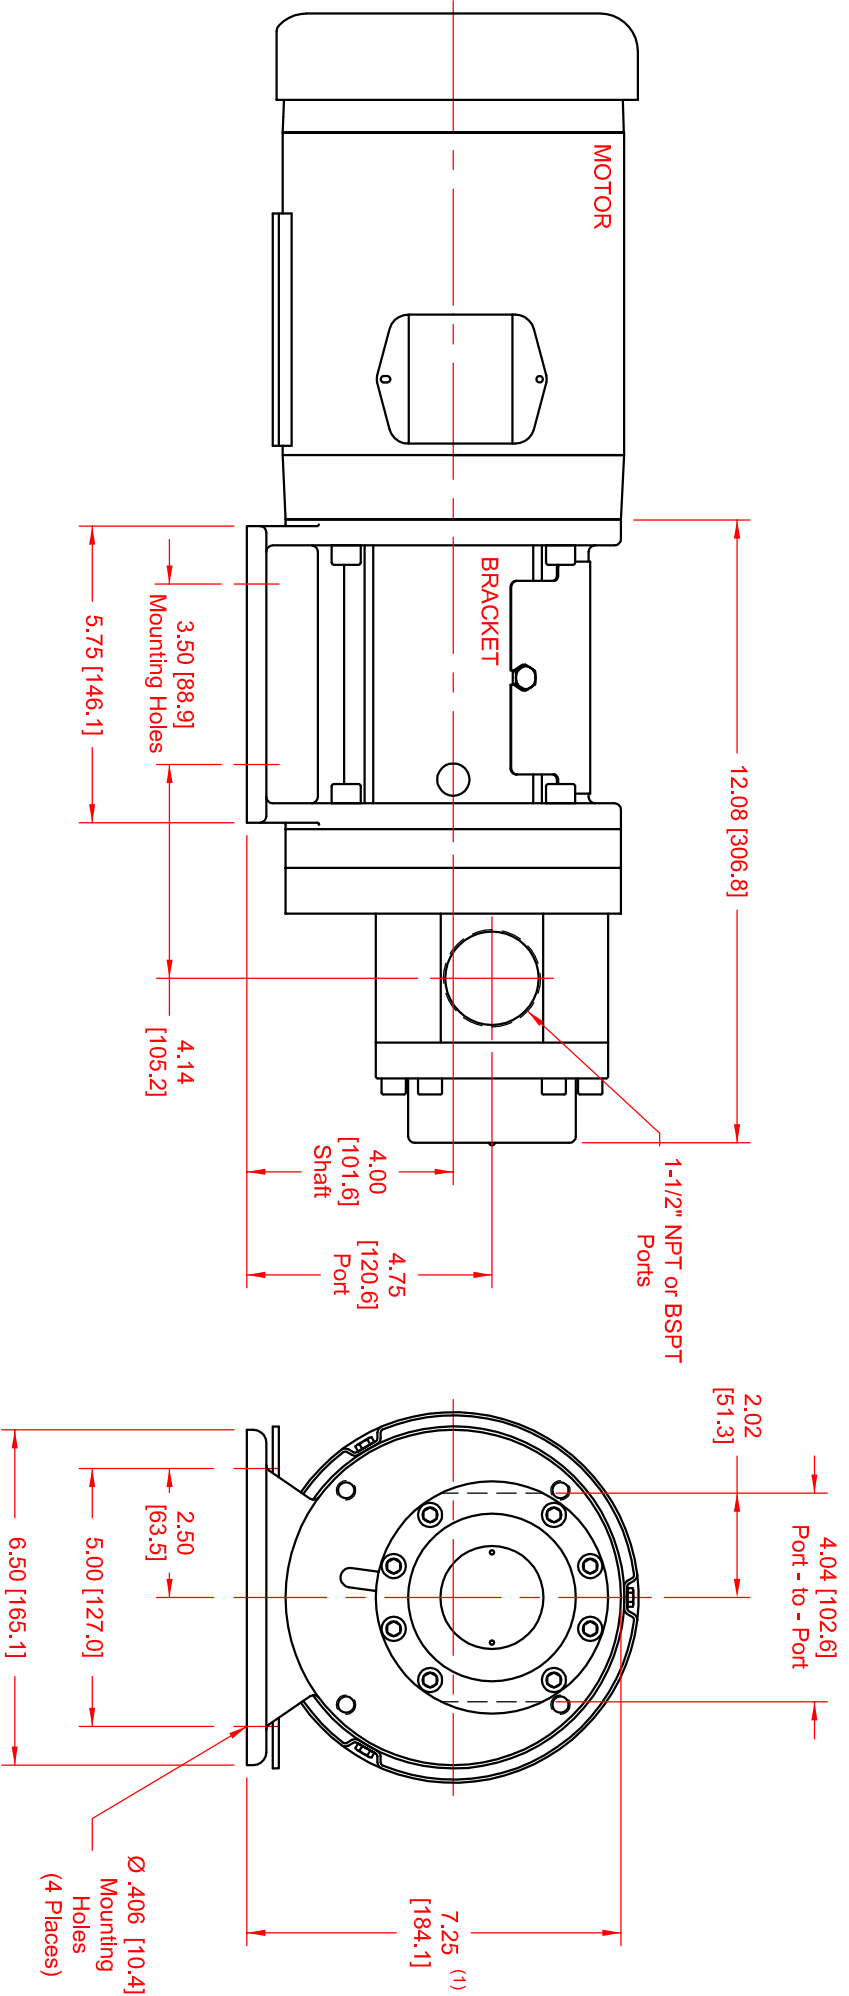

SERIES	MODEL	CONFIGURATION	SEAL TYPE
Max-Series	M8	Sealed Gear Pump Close-Coupled with NPT or BSPT Ports.	Single Mechanical Seal or Double Mechanical Seal

UNITS: inches [mm]

NOTES:
 1) Dimension to top of Bracket.