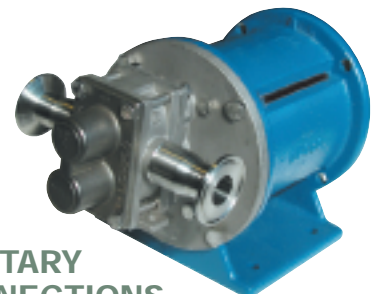

The LIQUIFLO Connection

Flanged, Threaded, Sanitary

We'll Help You Stay Connected

Available for 3 & H-Series Gear Pumps

RAISED-FACE
FLANGES
ANSI, DIN, JIS

THREADED
NPT and BSPT

SANITARY
CONNECTIONS