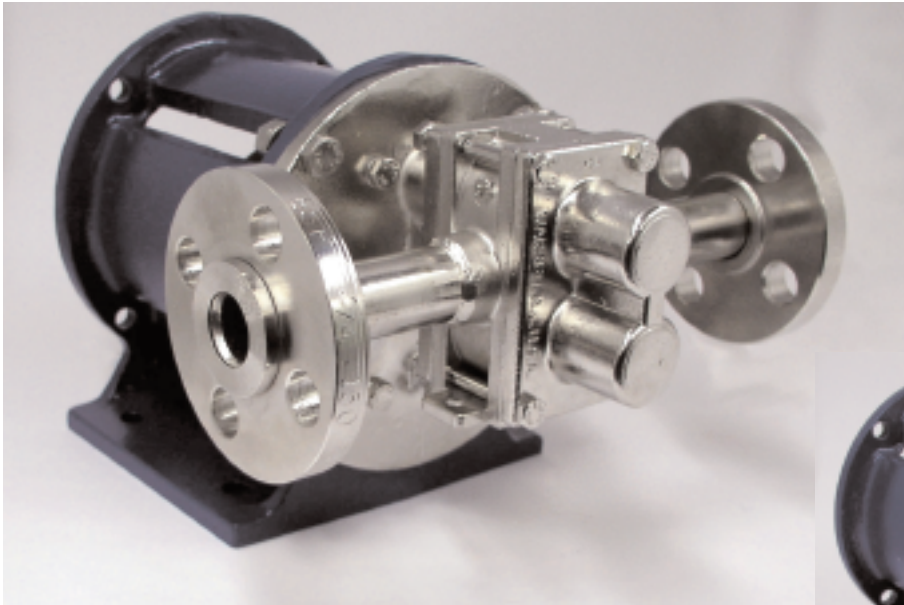

The LIQUIFLO Connection

Flanged, Threaded, Sanitary

We'll Help You Stay Connected

Available for 3 & H-Series Gear Pumps

RAISED-FACE
FLANGES
ANSI, DIN, JIS

THREADED
NPT and BSPT

SANITARY
CONNECTIONS