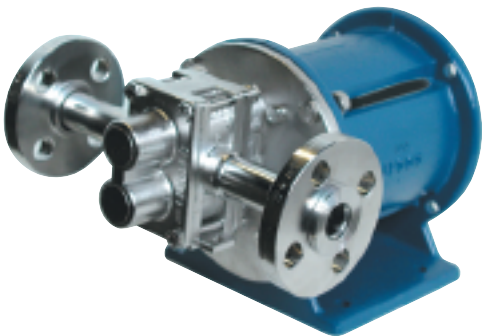

The LIQUIFLO Connection

Flanged, Threaded, Sanitary

We'll Help You Stay Connected

Available for 3 & H-Series Gear Pumps

RAISED-FACE
FLANGES
ANSI, DIN, JIS

THREADED
NPT and BSPT

SANITARY
CONNECTIONS