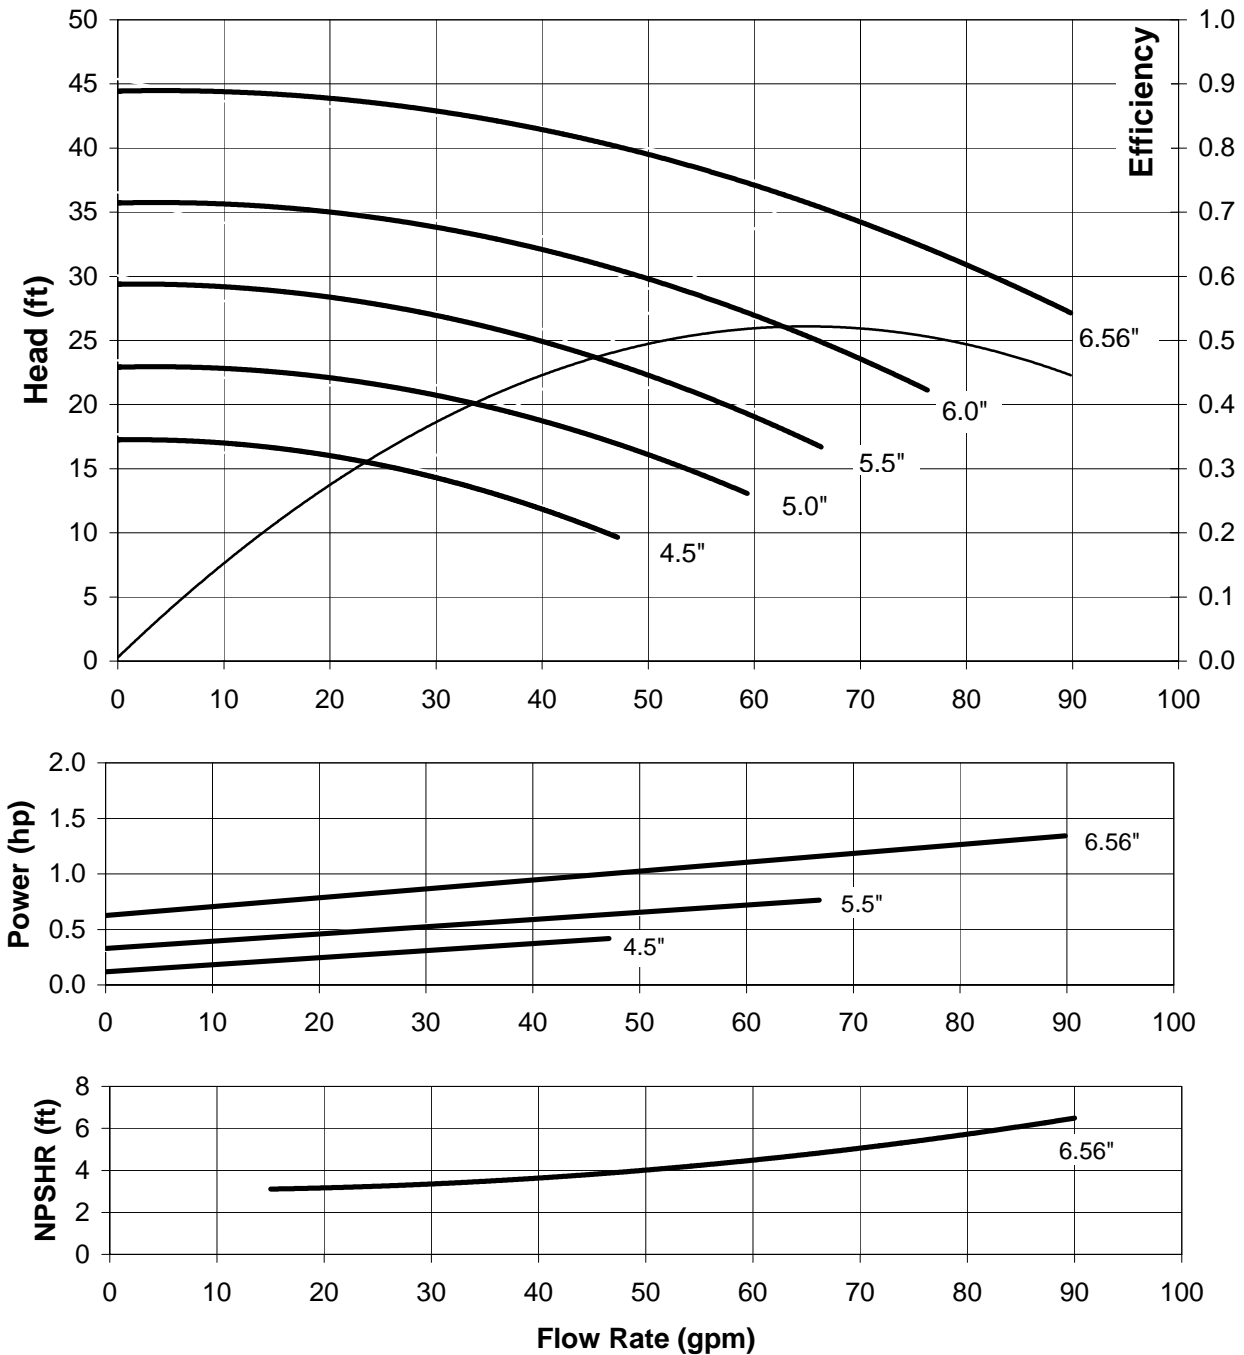

LIQUIFLO

EQUIPMENT CO

ENDURA PERFORMANCE CURVE

1.5x1x6 AB @ 1750 RPM

150106AB-1750-1

443 North Avenue, Garwood, NJ 07027

Telephone: (908) 518-0666

Fax: (908) 518-1847