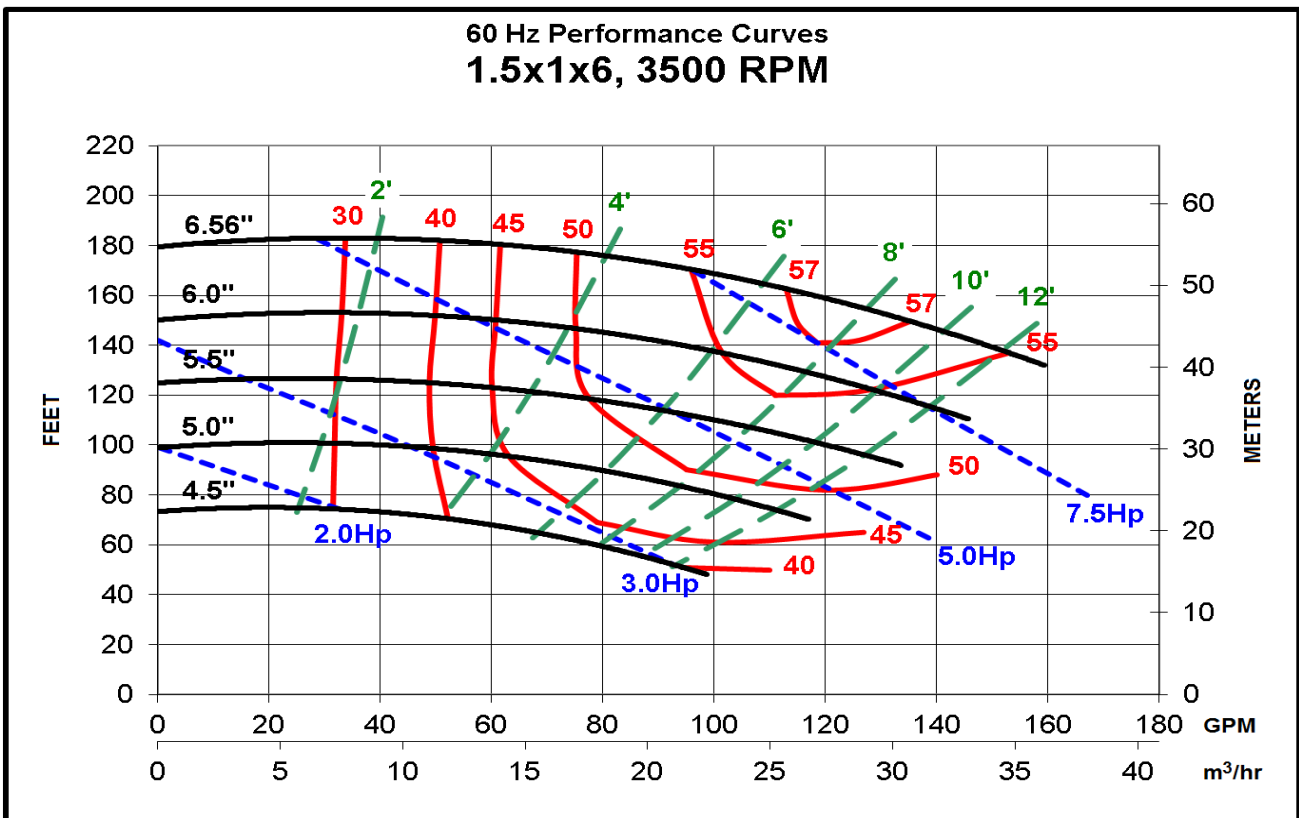

Model AB 1.5 x 1 x 6: Performance @ 60 Hz Motor Speeds

Power ratings exclude eddy current losses.