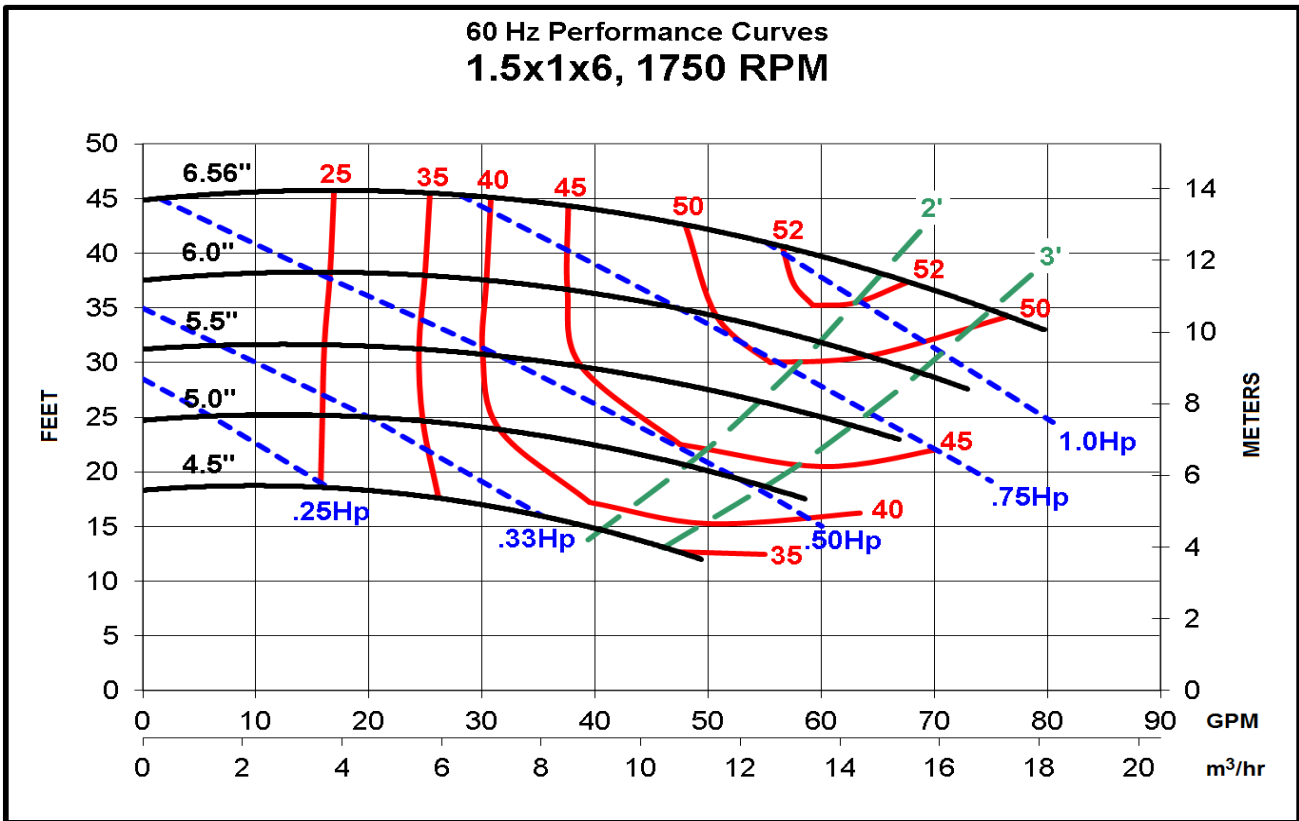

Model AB 1.5 x 1 x 6: Performance @ 60 Hz Motor Speeds

Power ratings exclude eddy current losses.