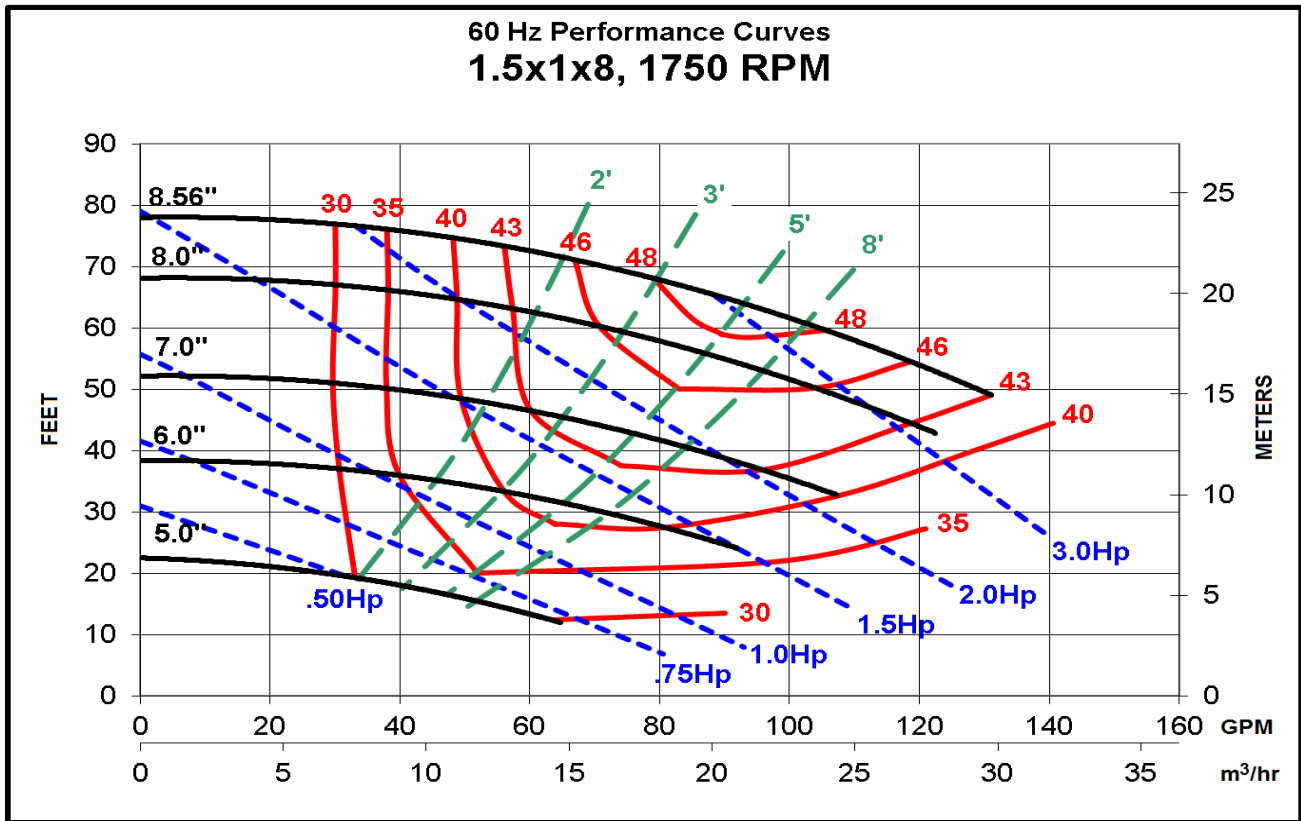

Model AB 1.5 x 1 x 8: Performance @ 60 Hz Motor Speeds

Power ratings exclude eddy current losses.