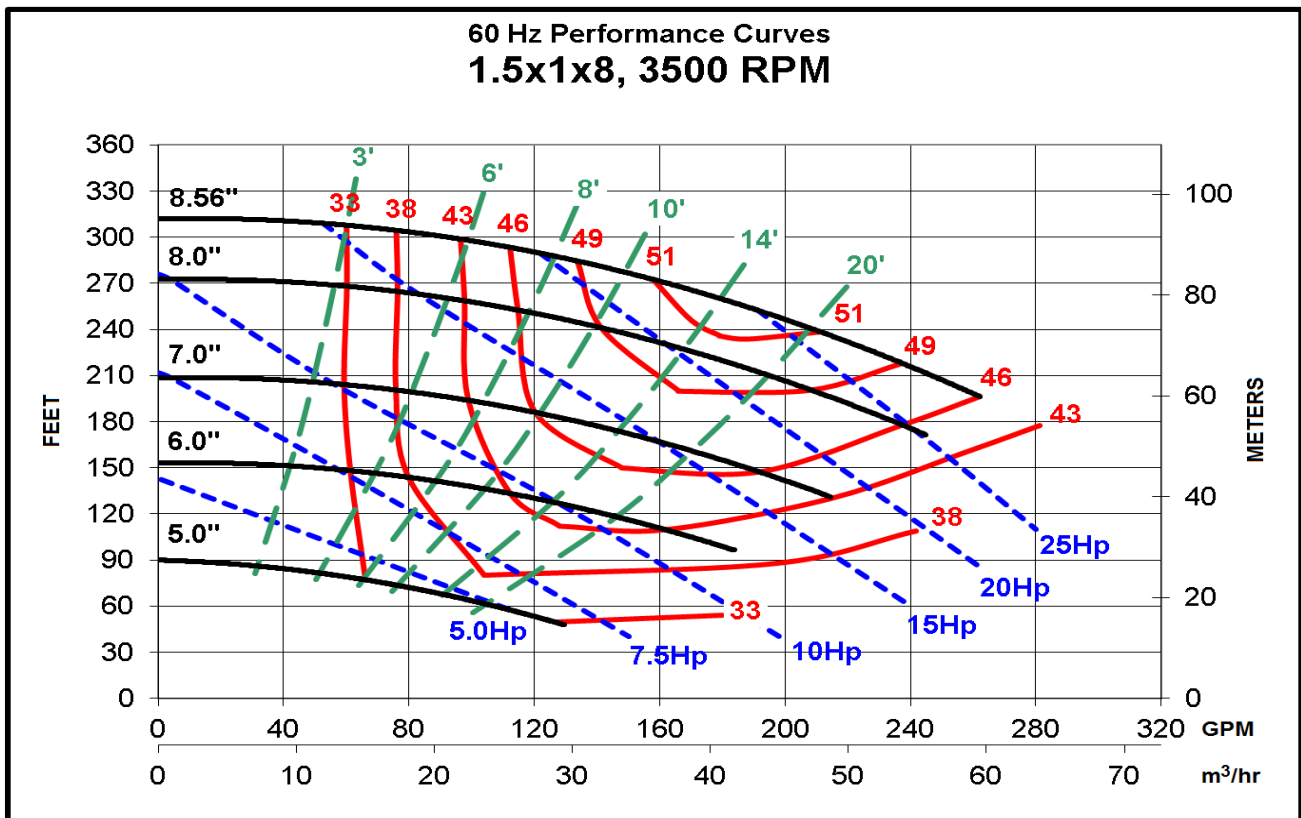

Model AB 1.5 x 1 x 8: Performance @ 60 Hz Motor Speeds

Power ratings exclude eddy current losses.