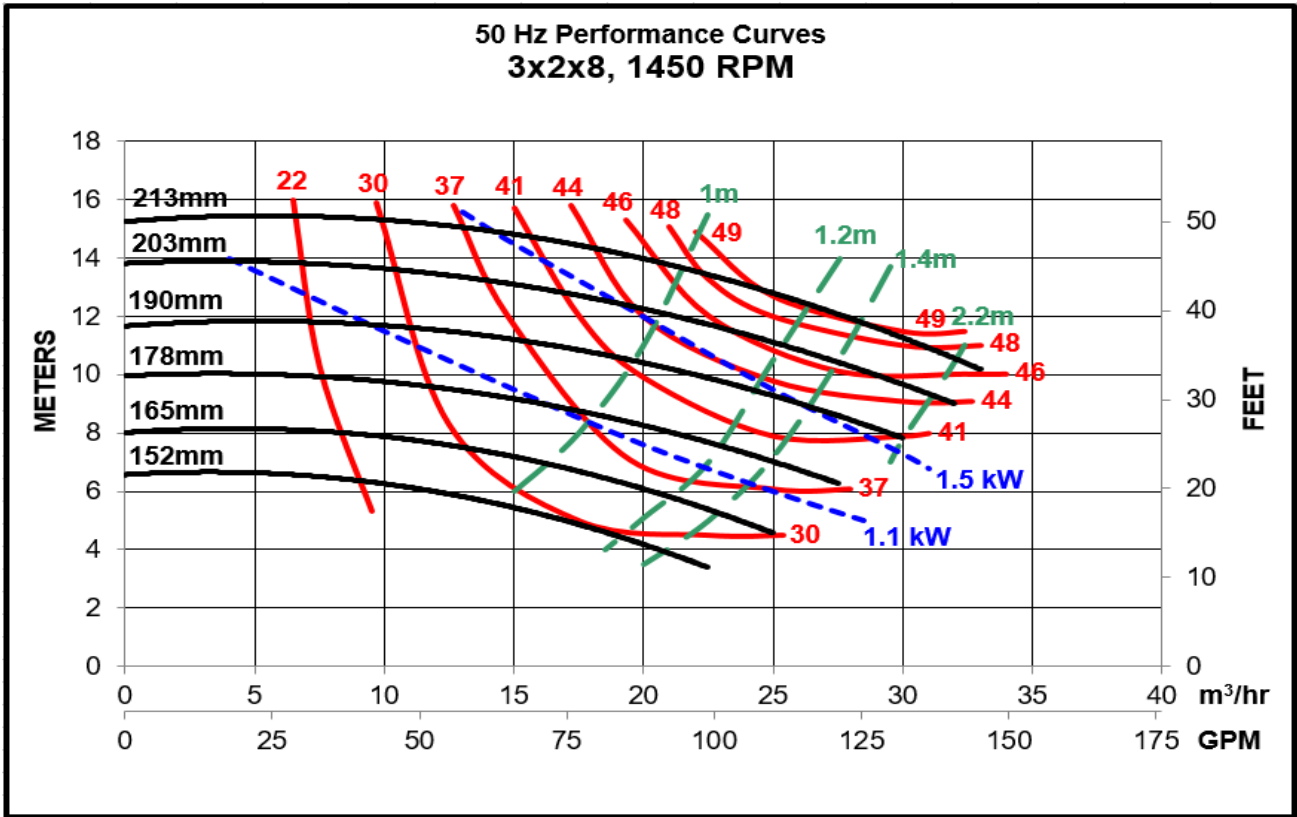

Model AB 3 x 2 x 8: Performance @ 50 Hz Motor Speeds

Power ratings exclude eddy current losses.