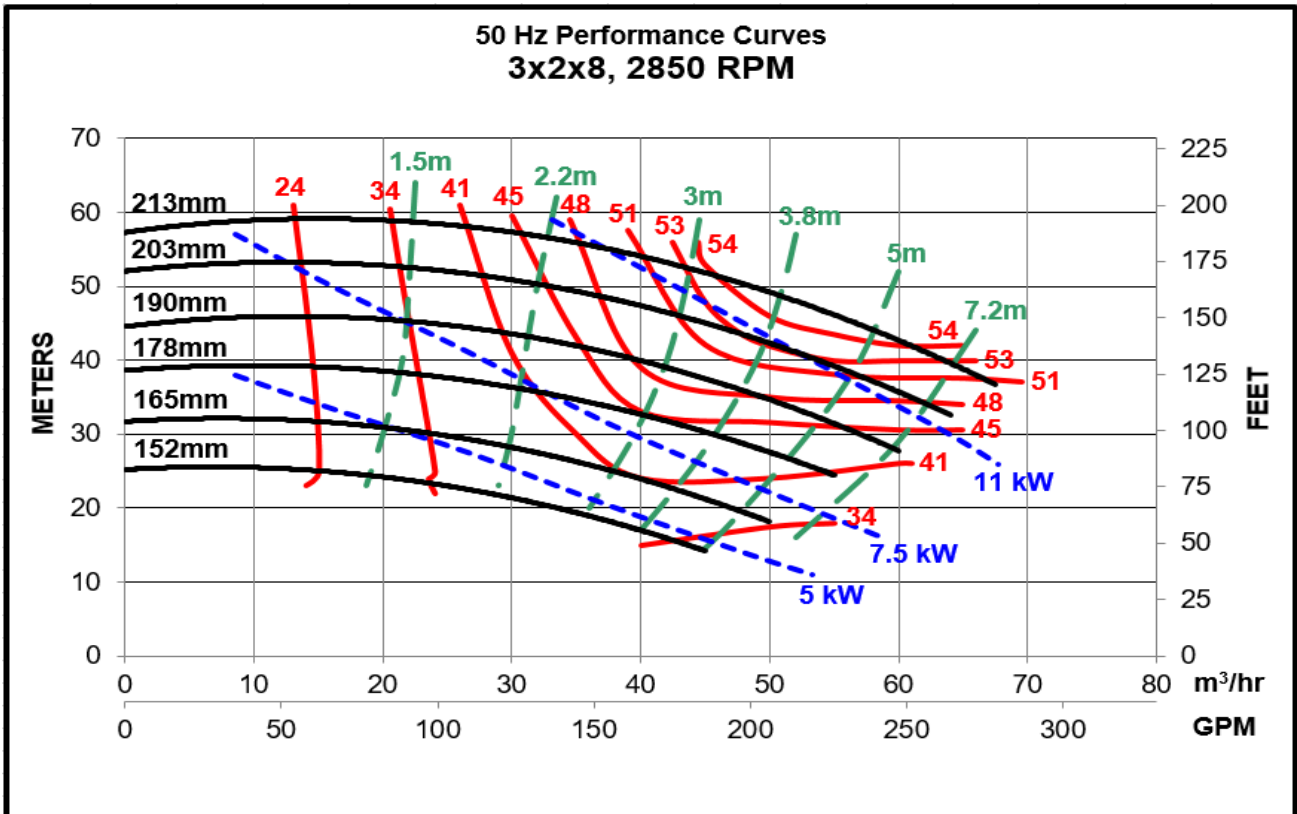

Model AB 3 x 2 x 8: Performance @ 50 Hz Motor Speeds

Power ratings exclude eddy current losses.