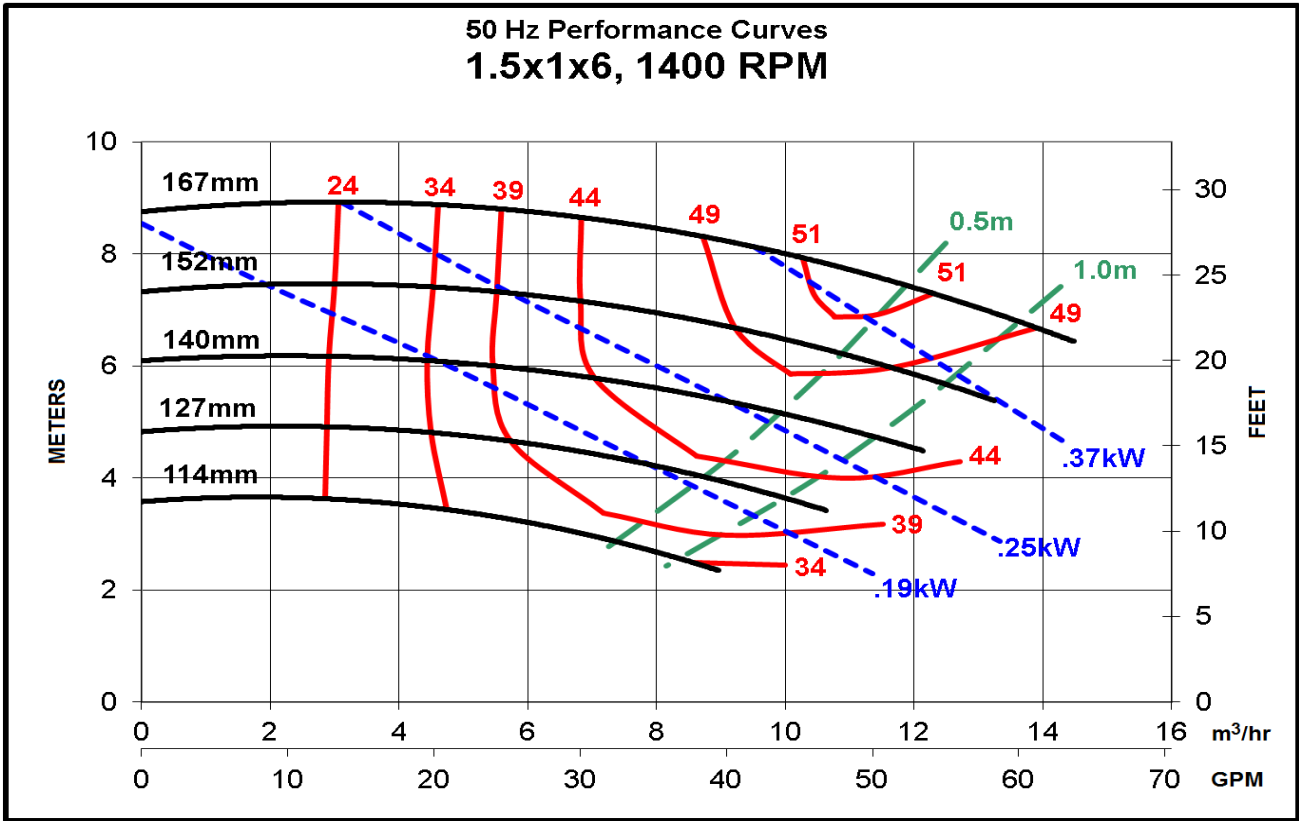

**Model MC 1.5 x 1 x 6: Performance @ 50 Hz Motor Speeds**

Power ratings exclude eddy current losses.