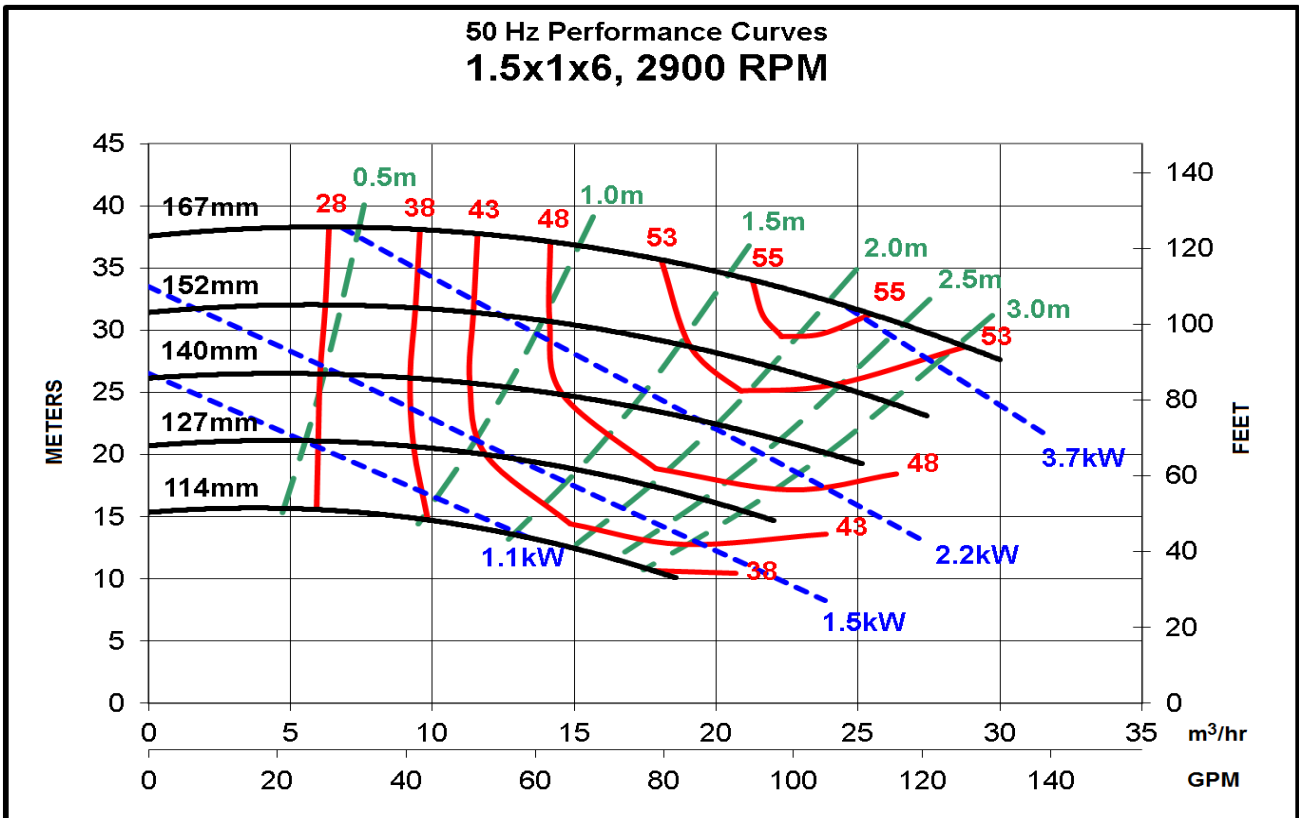

**Model MC 1.5 x 1 x 6: Performance @ 50 Hz Motor Speeds**

Power ratings exclude eddy current losses.