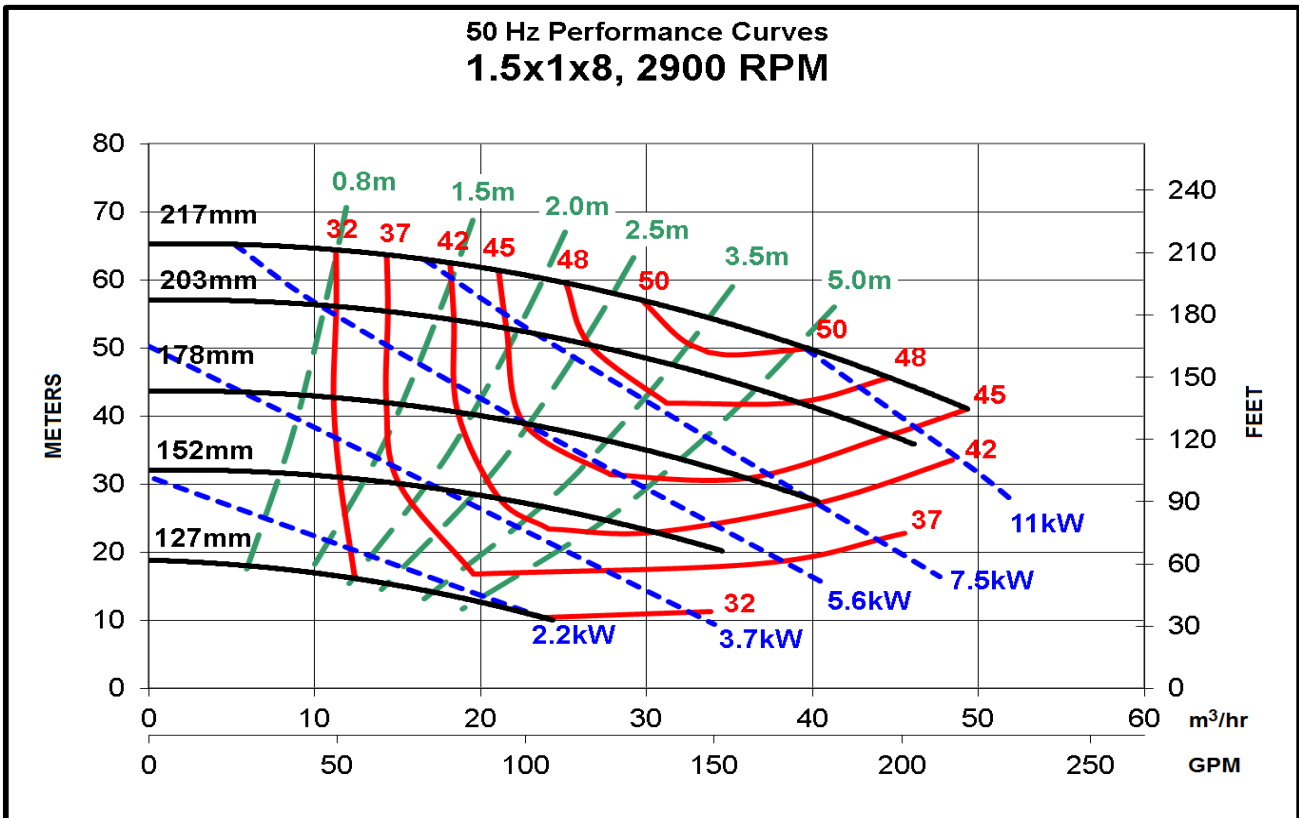

Model MC 1.5 x 1 x 8: Performance @ 50 Hz Motor Speeds

Power ratings exclude eddy current losses.