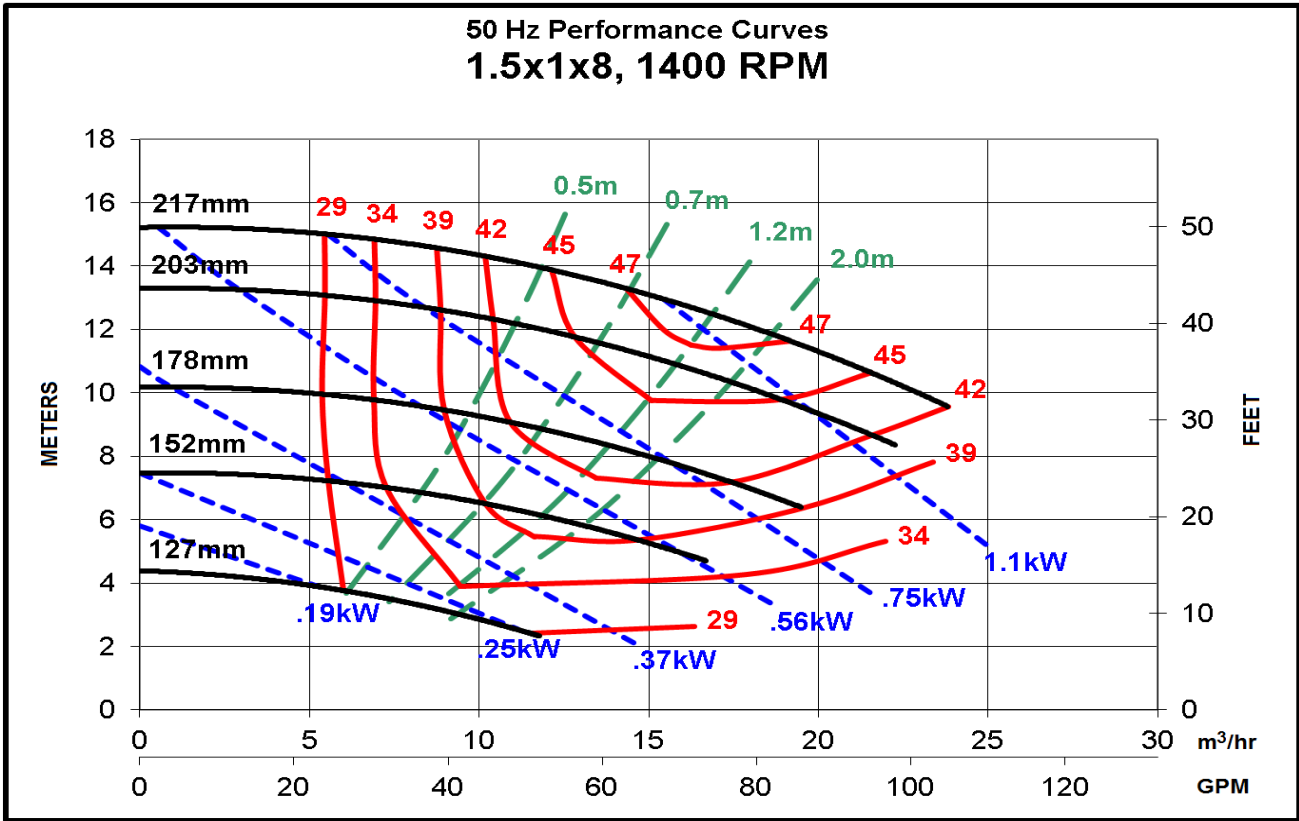

Model MC 1.5 x 1 x 8: Performance @ 50 Hz Motor Speeds

Power ratings exclude eddy current losses.