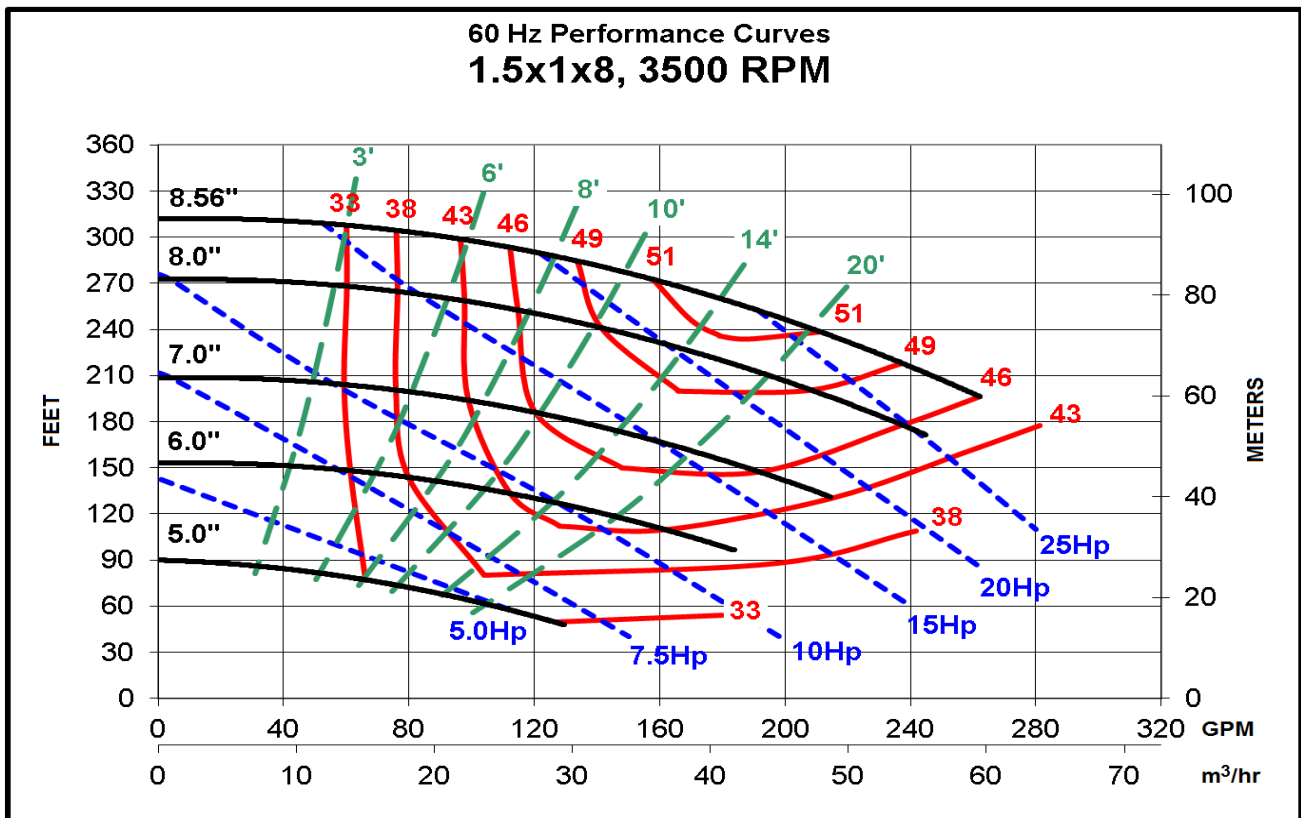

Model MC 1.5 x 1 x 8: Performance @ 60 Hz Motor Speeds

Power ratings exclude eddy current losses.