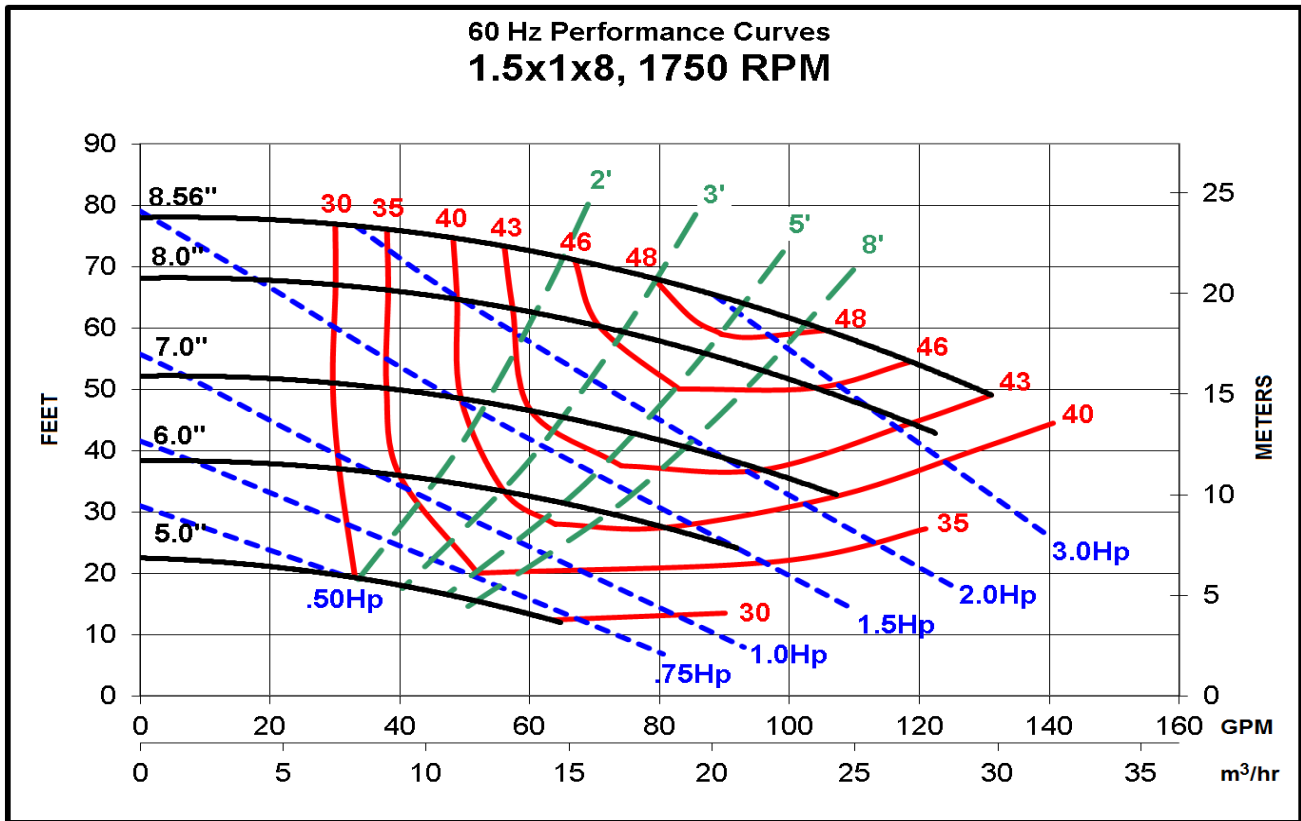

Model MC 1.5 x 1 x 8: Performance @ 60 Hz Motor Speeds

Power ratings exclude eddy current losses.