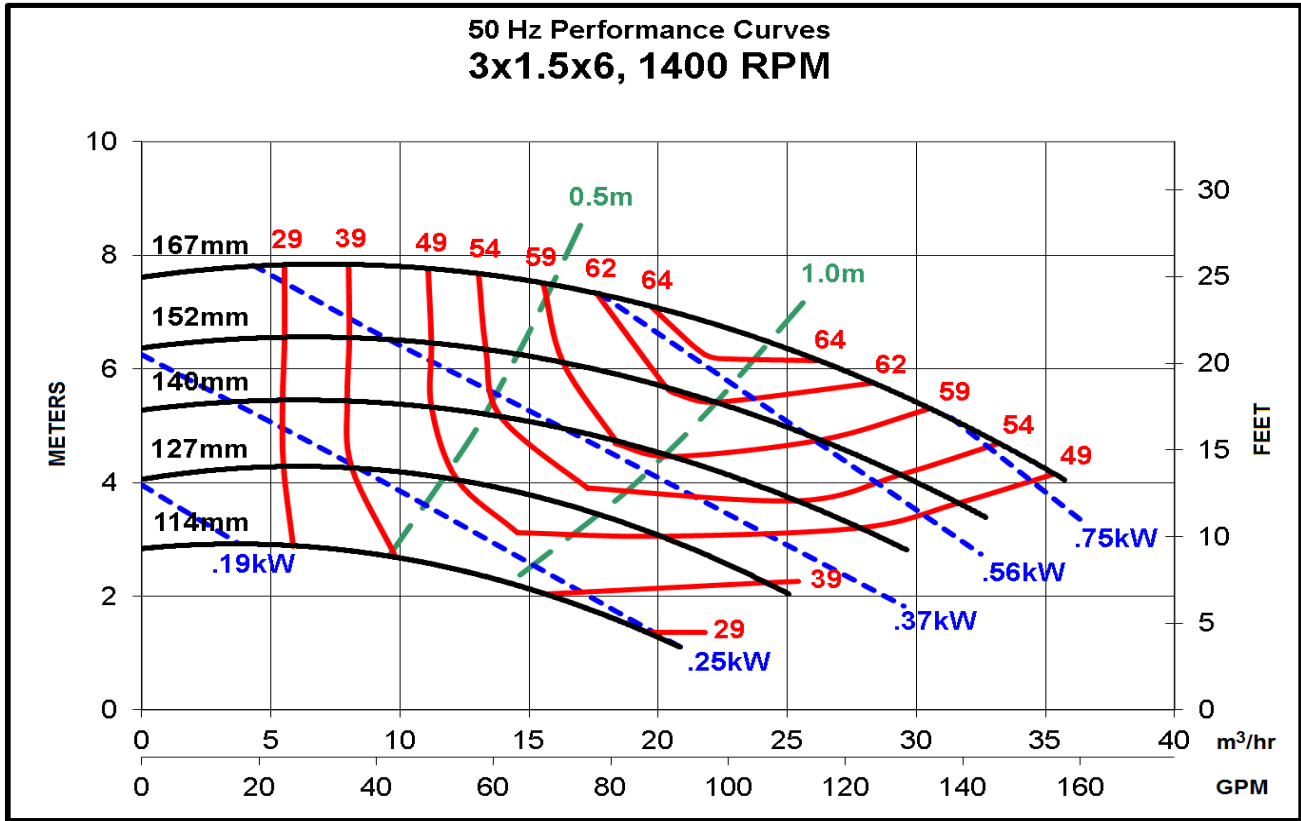

### Model MC 3 x 1.5 x 6: Performance @ 50 Hz Motor Speeds

Power ratings exclude eddy current losses.