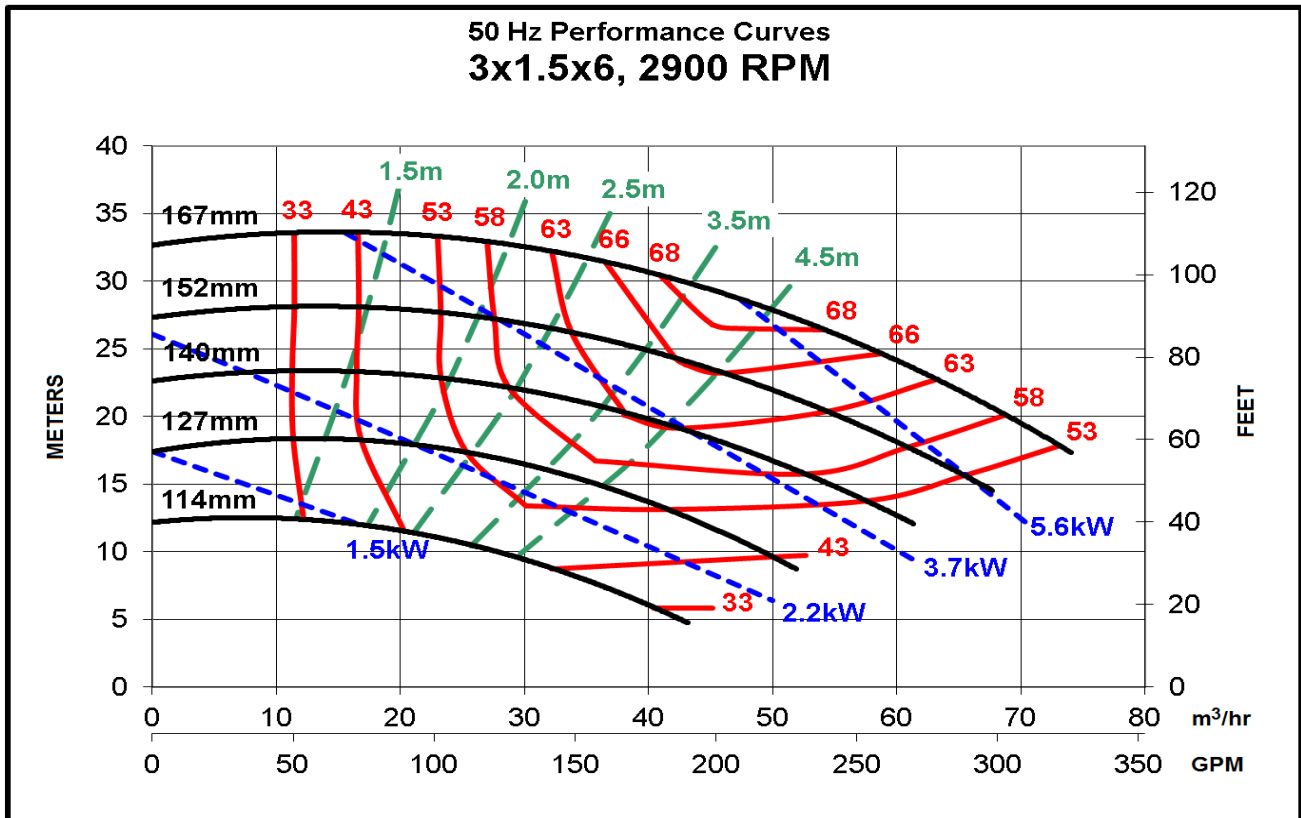

### Model MC 3 x 1.5 x 6: Performance @ 50 Hz Motor Speeds

Power ratings exclude eddy current losses.