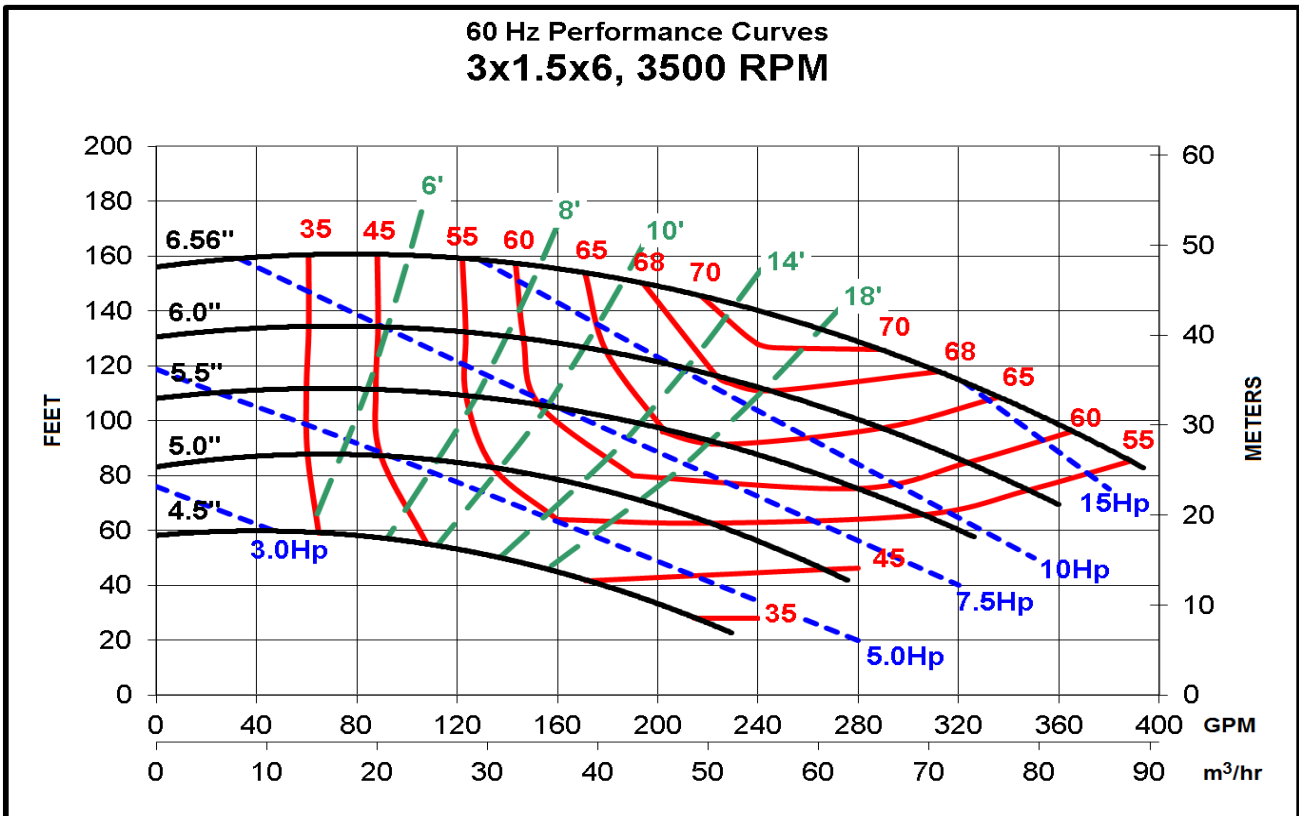

Model MC 3 x 1.5 x 6: Performance @ 60 Hz Motor Speeds

Power ratings exclude eddy current losses.