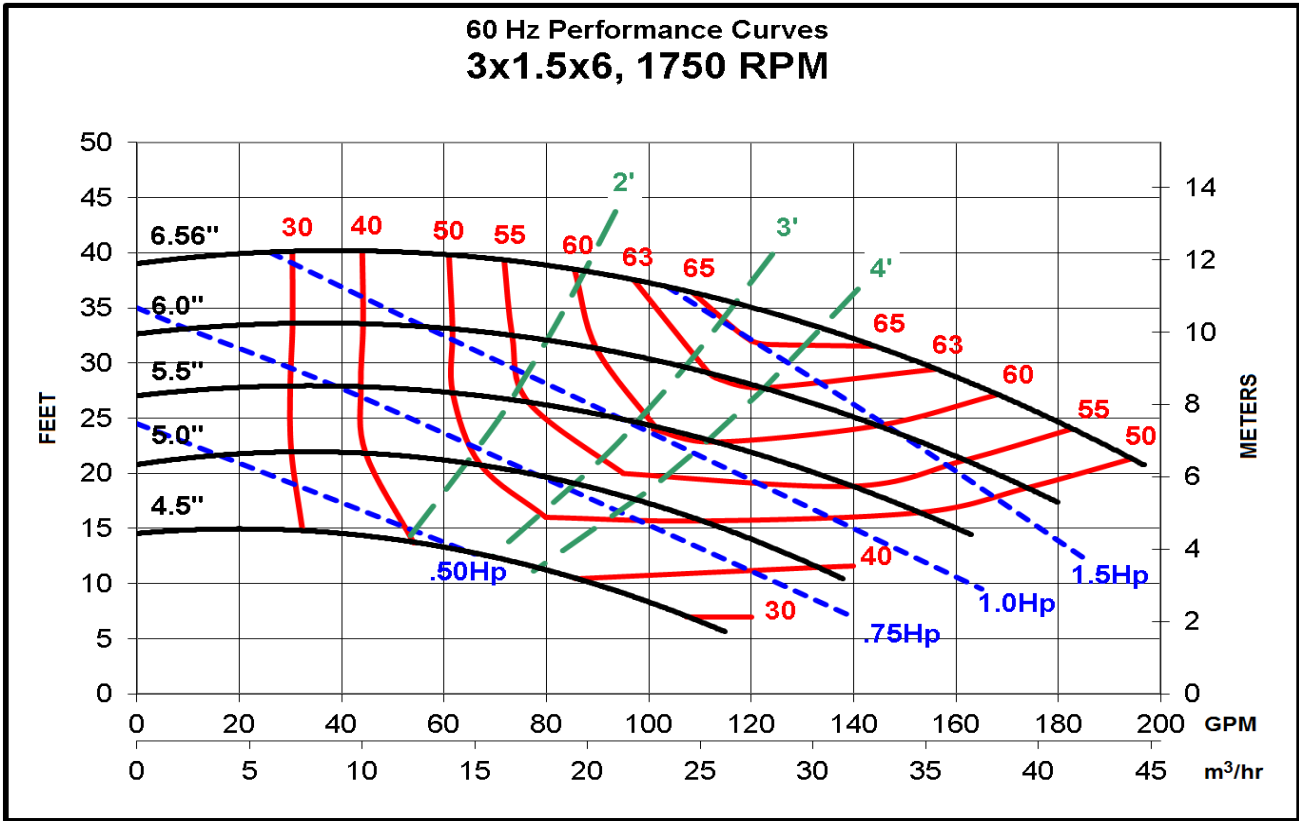

Model MC 3 x 1.5 x 6: Performance @ 60 Hz Motor Speeds

Power ratings exclude eddy current losses.