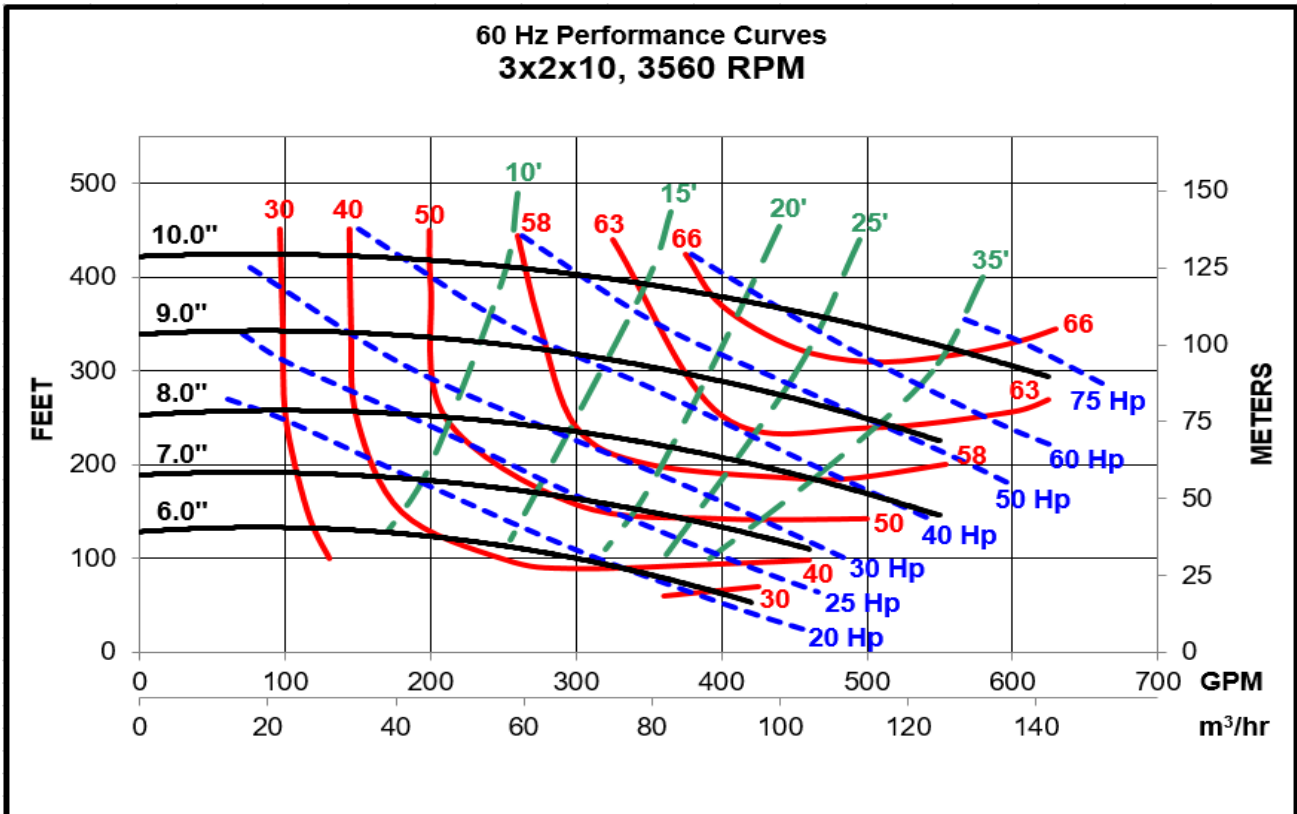

Model MC 3 x 2 x 10: Performance @ 60 Hz Motor Speeds

Power ratings exclude eddy current losses.