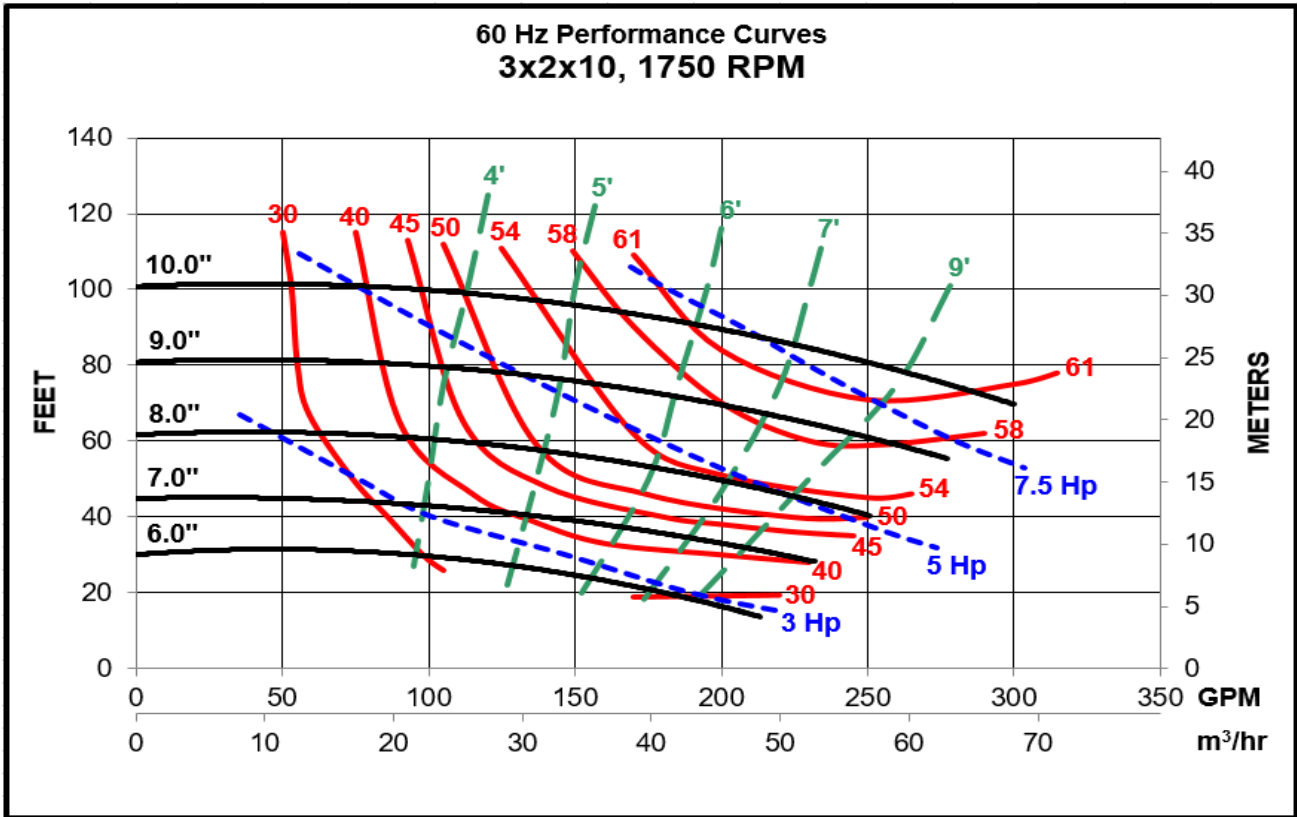

Model MC 3 x 2 x 10: Performance @ 60 Hz Motor Speeds

Power ratings exclude eddy current losses.