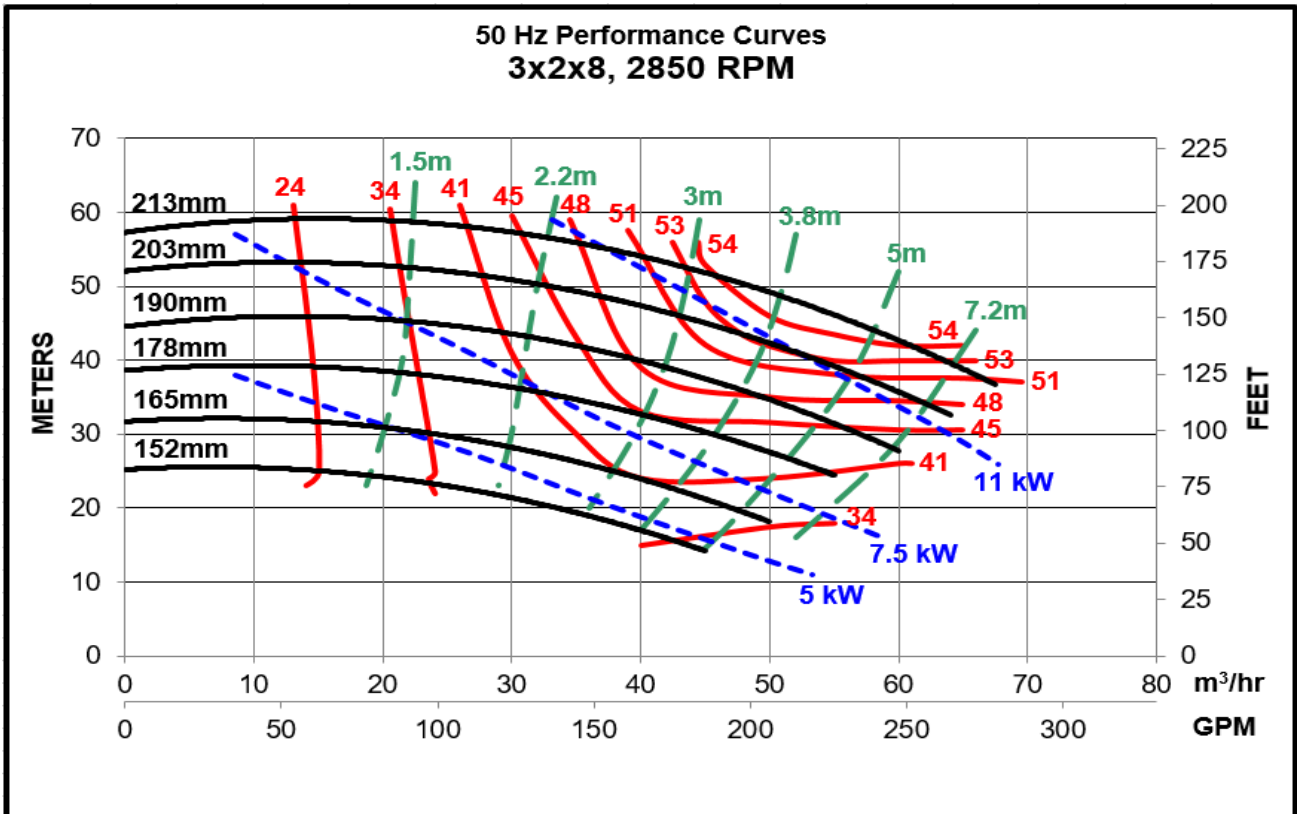

**Model MC 3 x 2 x 8: Performance @ 50 Hz Motor Speeds**

Power ratings exclude eddy current losses.