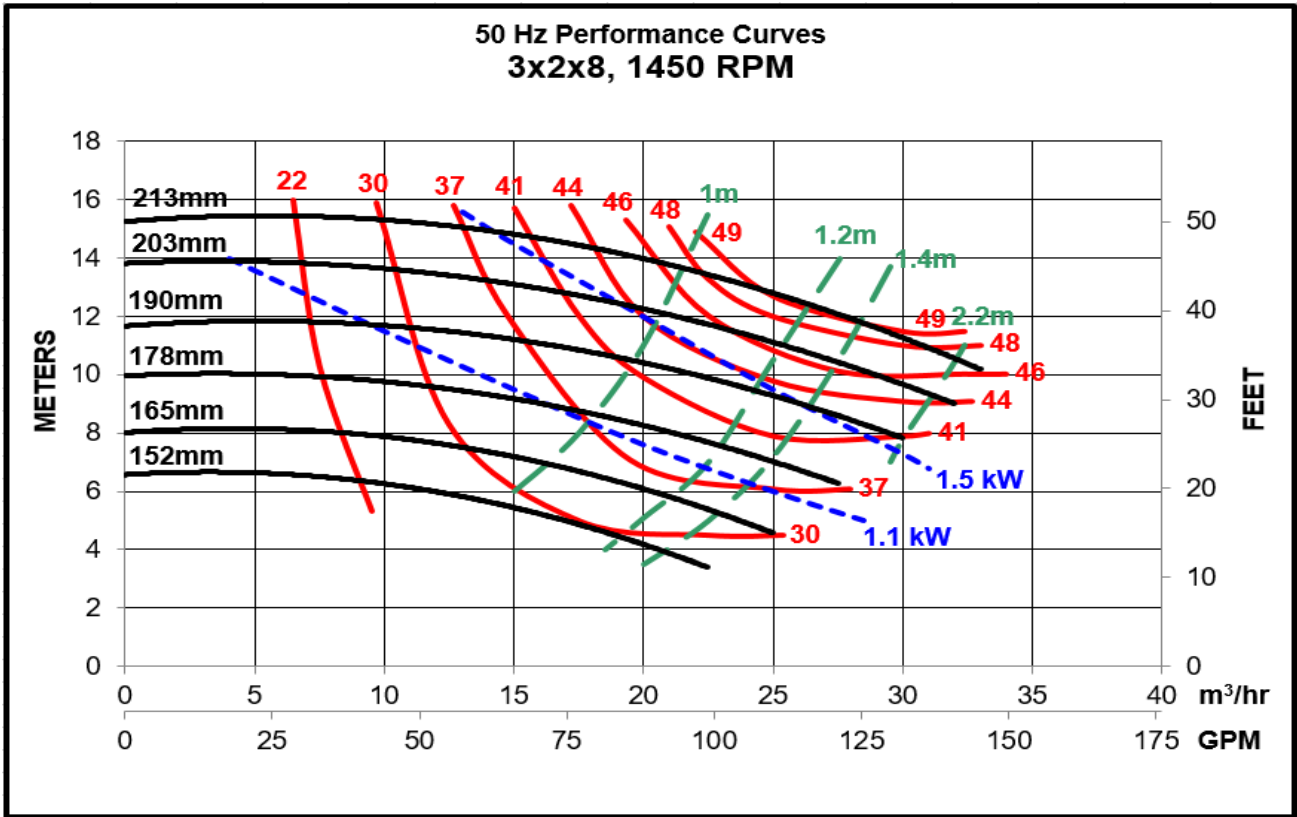

**Model MC 3 x 2 x 8: Performance @ 50 Hz Motor Speeds**

Power ratings exclude eddy current losses.