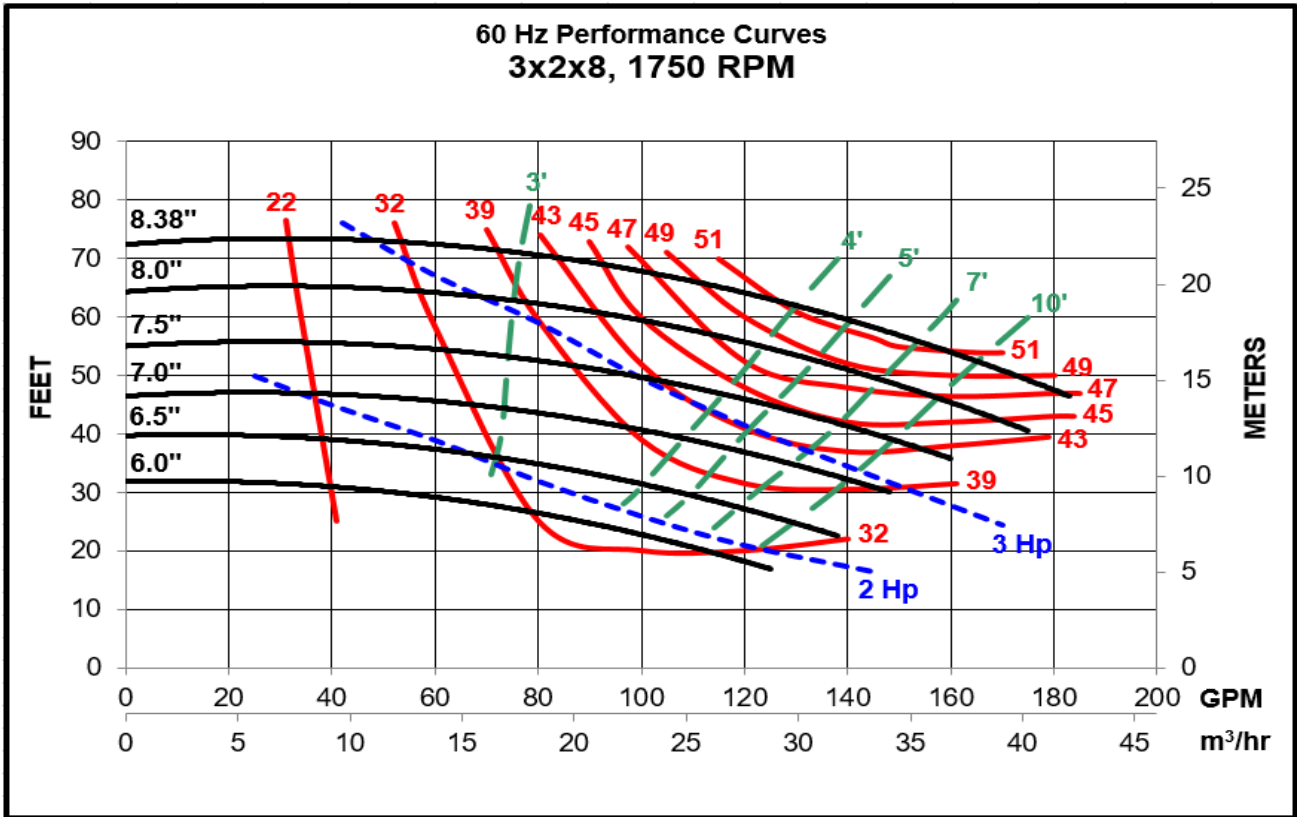

Model MC 3 x 2 x 8: Performance @ 60 Hz Motor Speeds

Power ratings exclude eddy current losses.