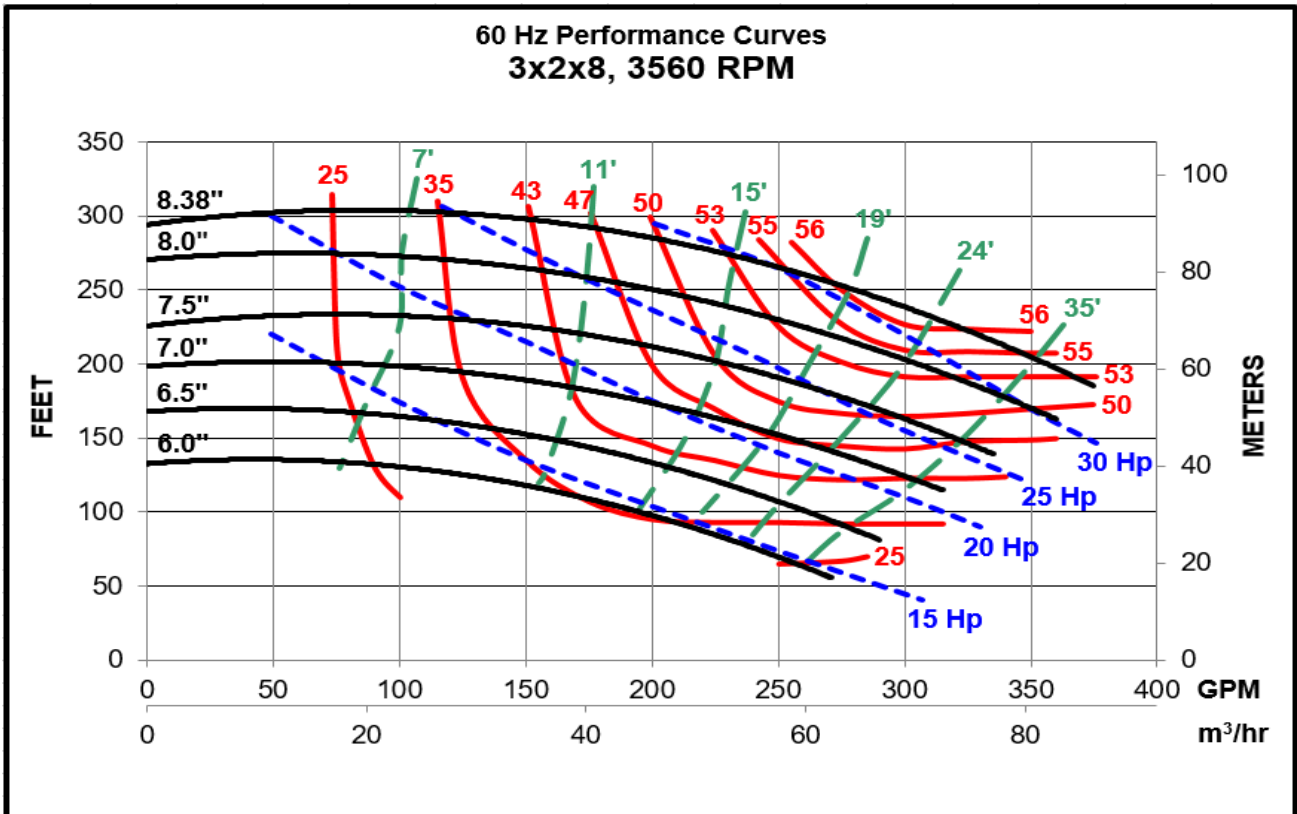

Model MC 3 x 2 x 8: Performance @ 60 Hz Motor Speeds

Power ratings exclude eddy current losses.