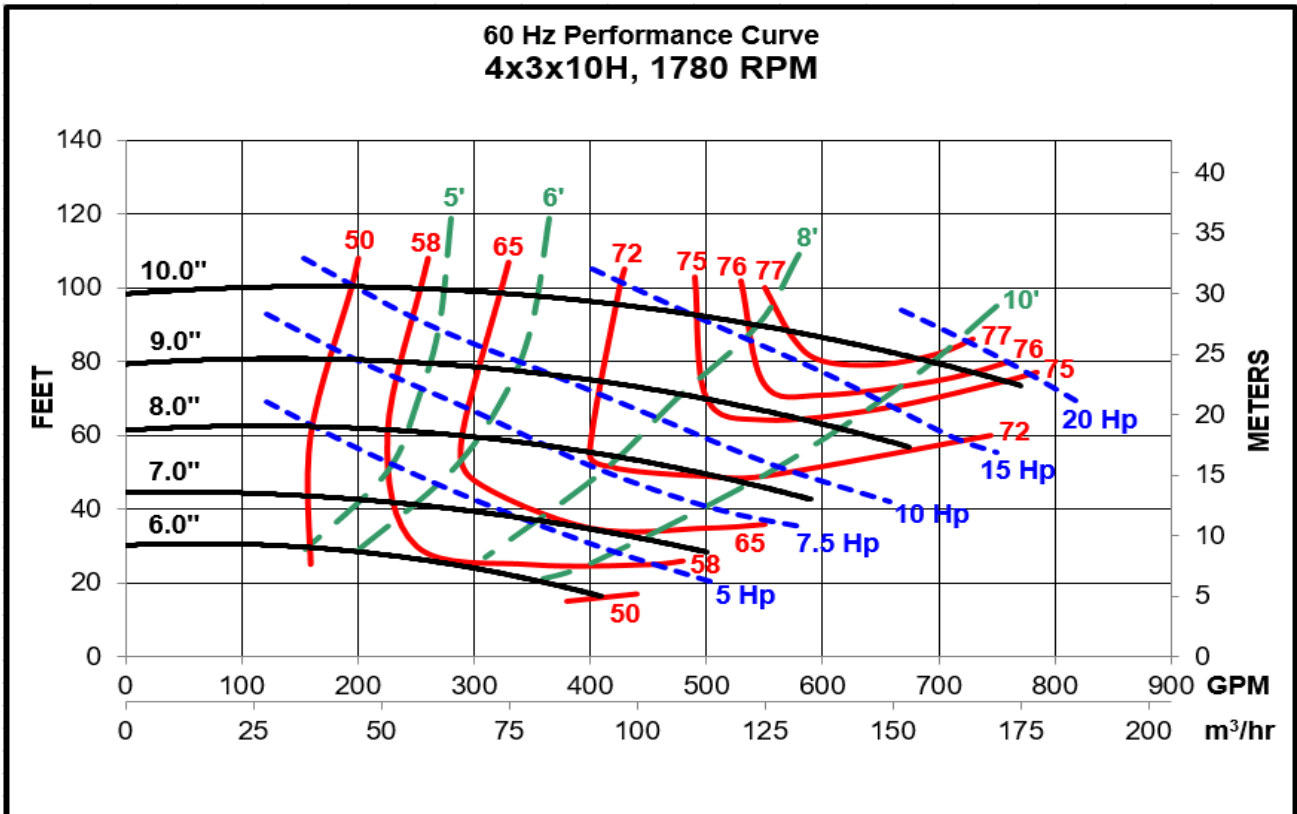

Model MC 4 x 3 x 10H: Performance @ 60 Hz Motor Speeds

Power ratings exclude eddy current losses.