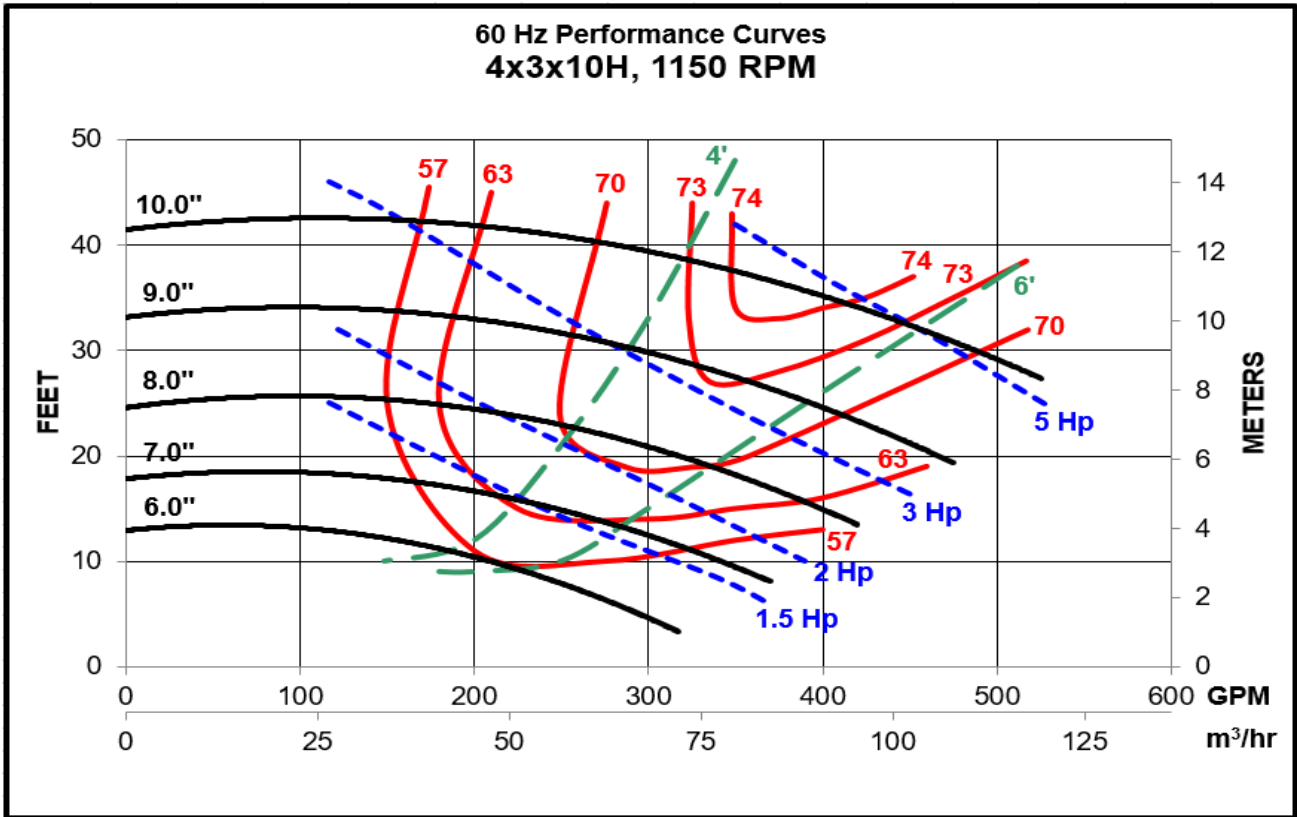

Model MC 4 x 3 x 10H: Performance @ 60 Hz Motor Speeds

Power ratings exclude eddy current losses.