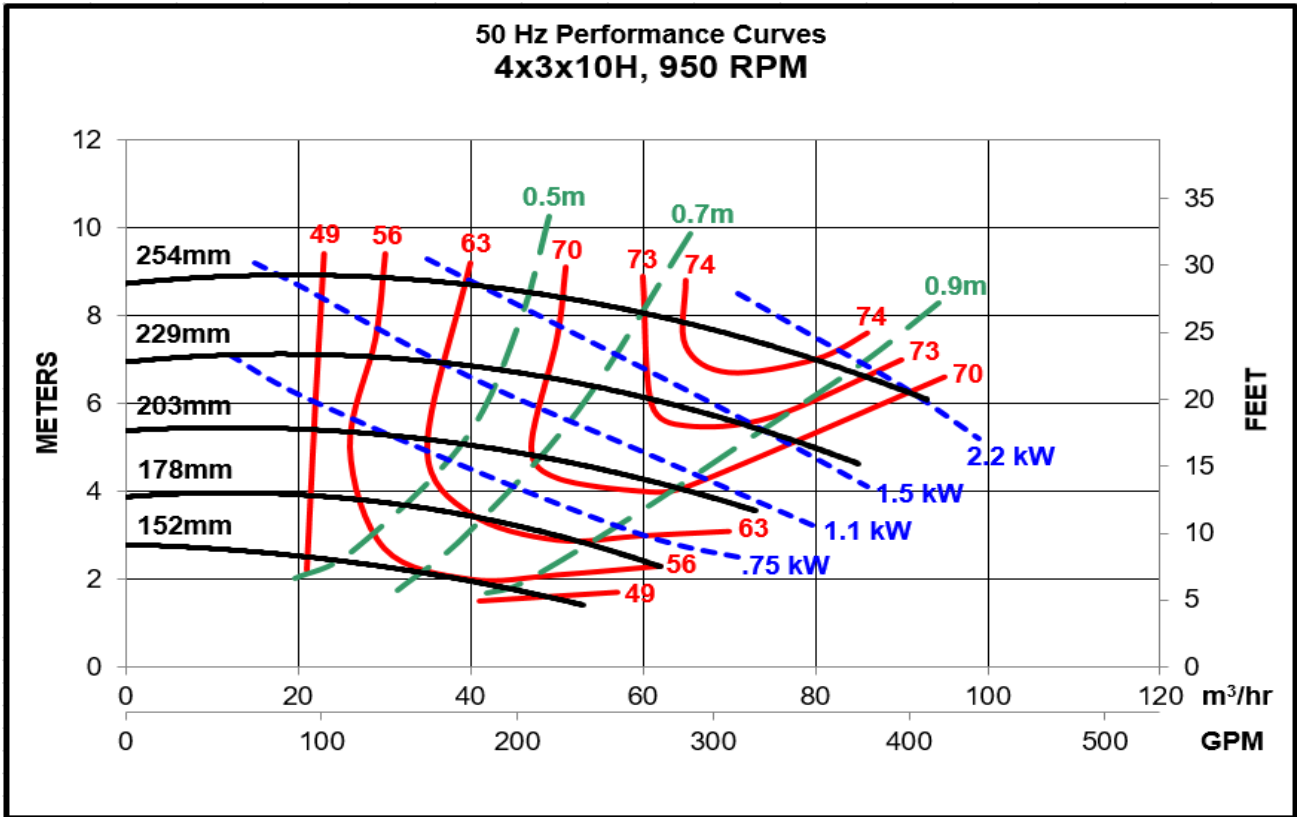

### Model MC 4 x 3 x 10H: Performance @ 50 Hz Motor Speeds

Power ratings exclude eddy current losses.