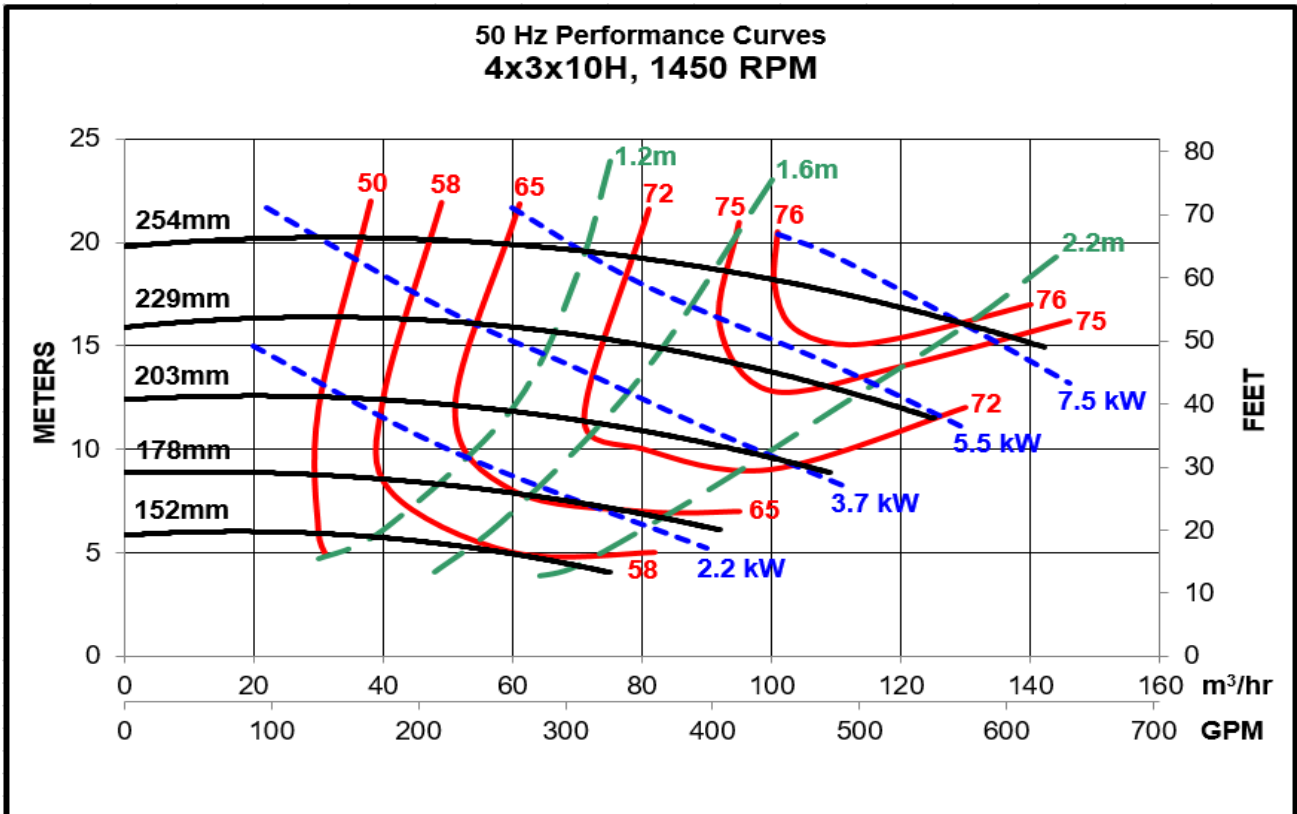

### Model MC 4 x 3 x 10H: Performance @ 50 Hz Motor Speeds

Power ratings exclude eddy current losses.