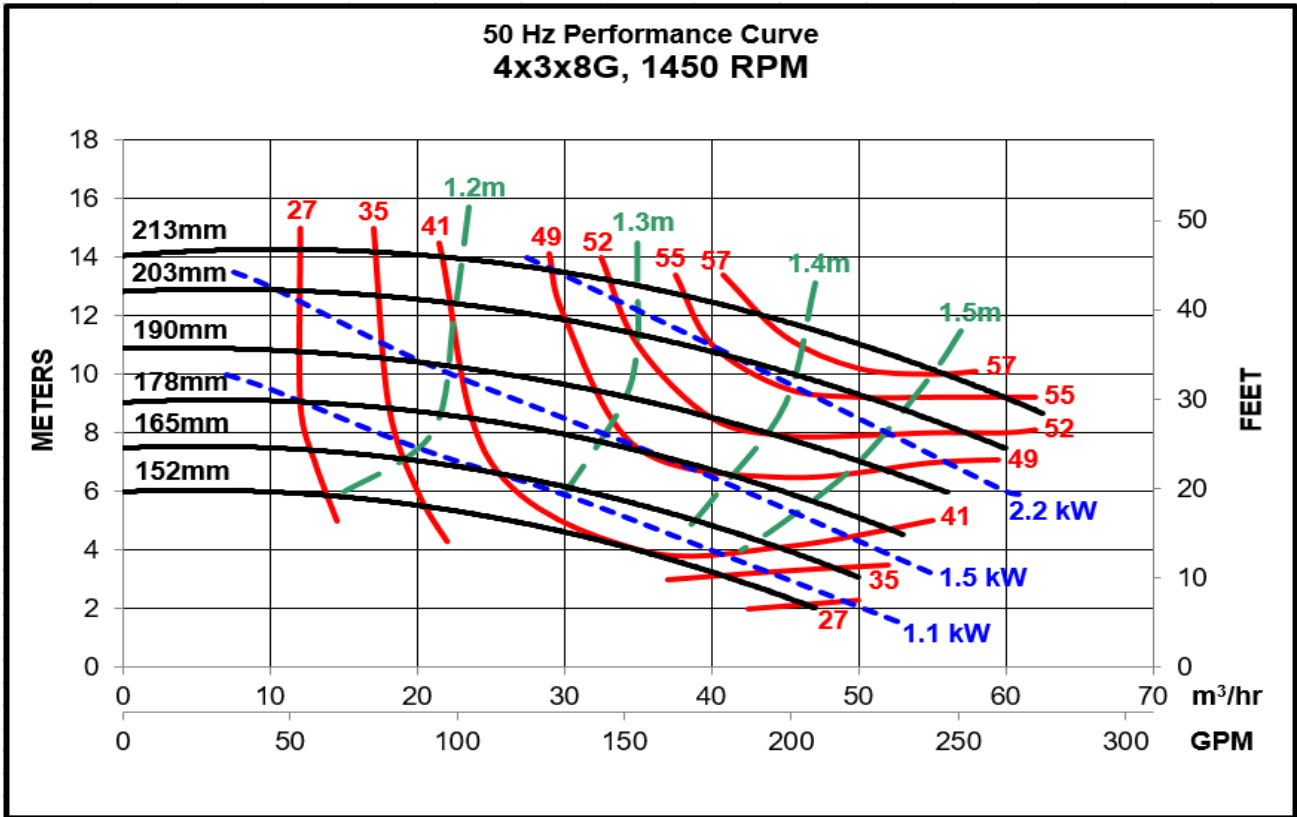

**Model MC 4 x 3 x 8G: Performance @ 50 Hz Motor Speeds**

Power ratings exclude eddy current losses.