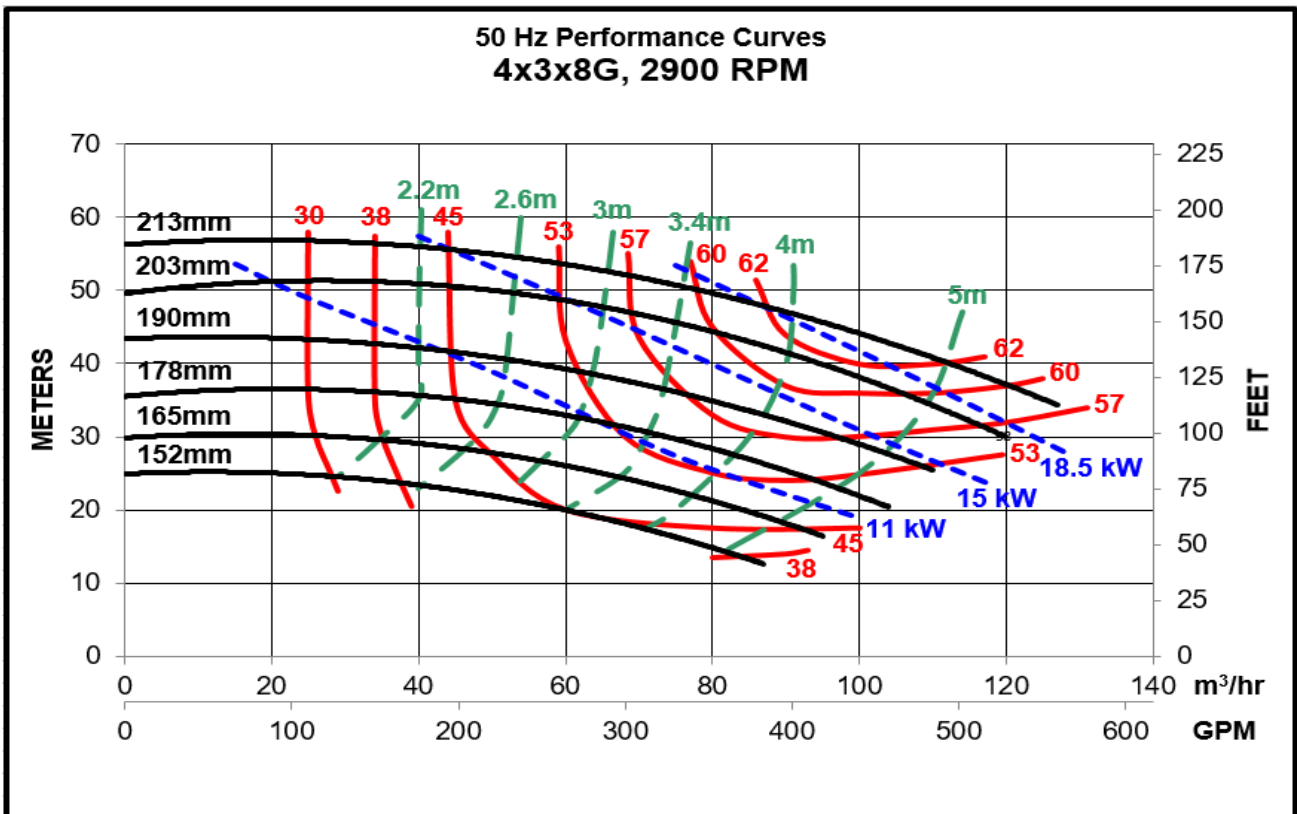

**Model MC 4 x 3 x 8G: Performance @ 50 Hz Motor Speeds**

Power ratings exclude eddy current losses.