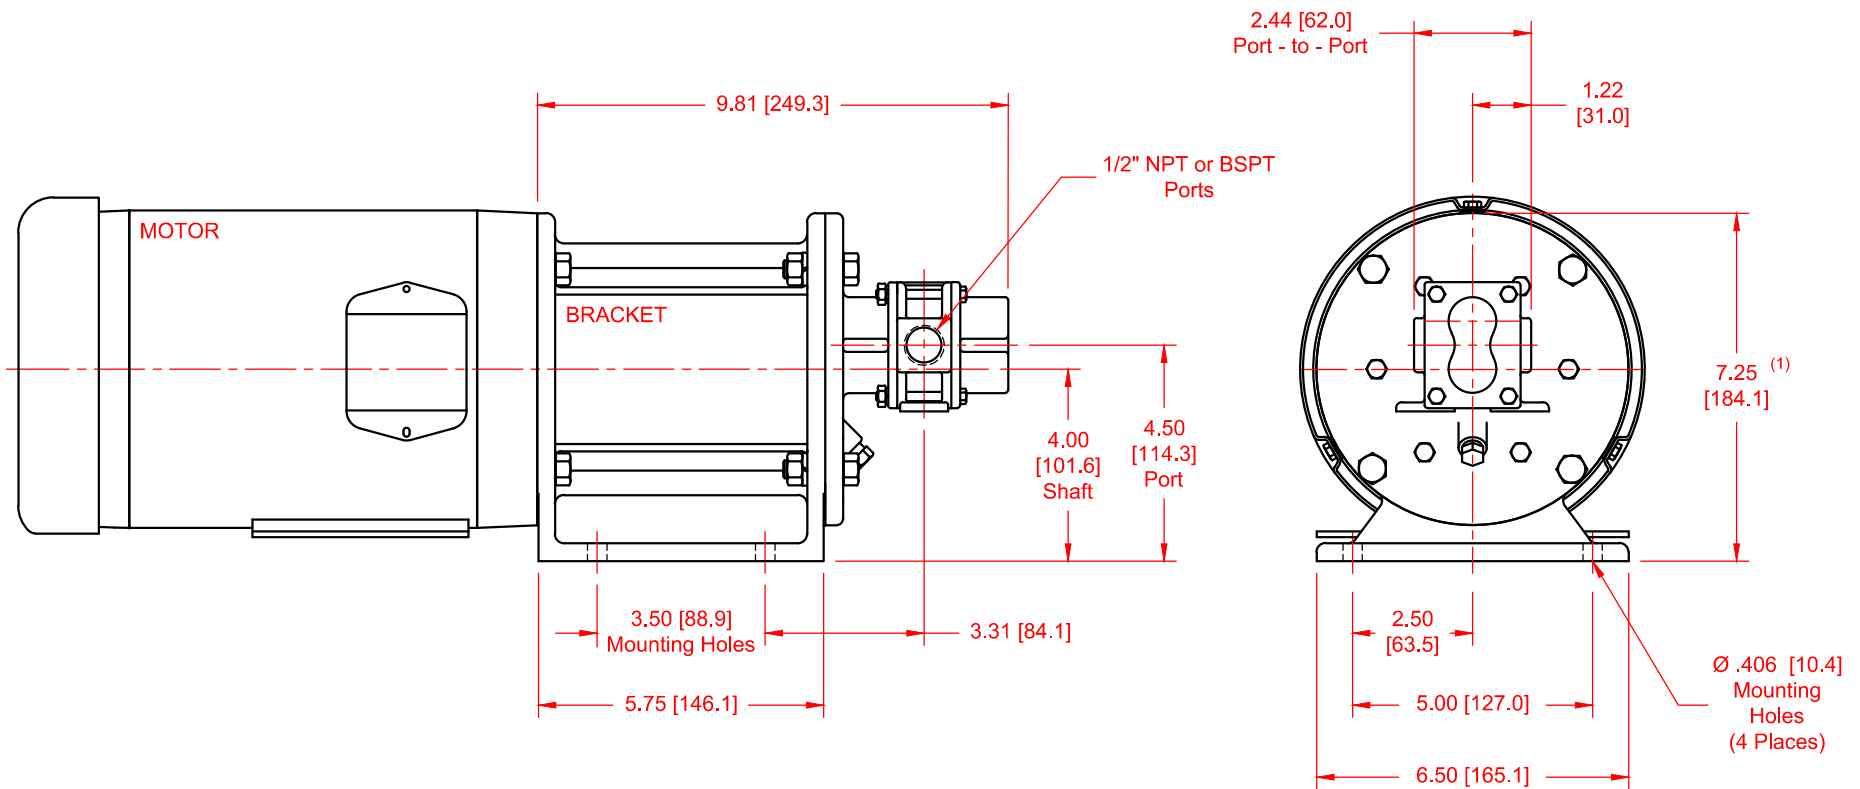

SERIES	MODEL	CONFIGURATION	SEAL TYPE
H-Series 3-Series	H5F or H5R 35F or 35R	Sealed or Mag-Drive Gear Pump Close-Coupled Version with NPT or BSPT Ports	Single, Double or External Mechanical Seal, Packing or Mag-Drive (Sealless)

UNITS: inches [mm]

NOTES:  
 1) Dimension to top of Bracket.