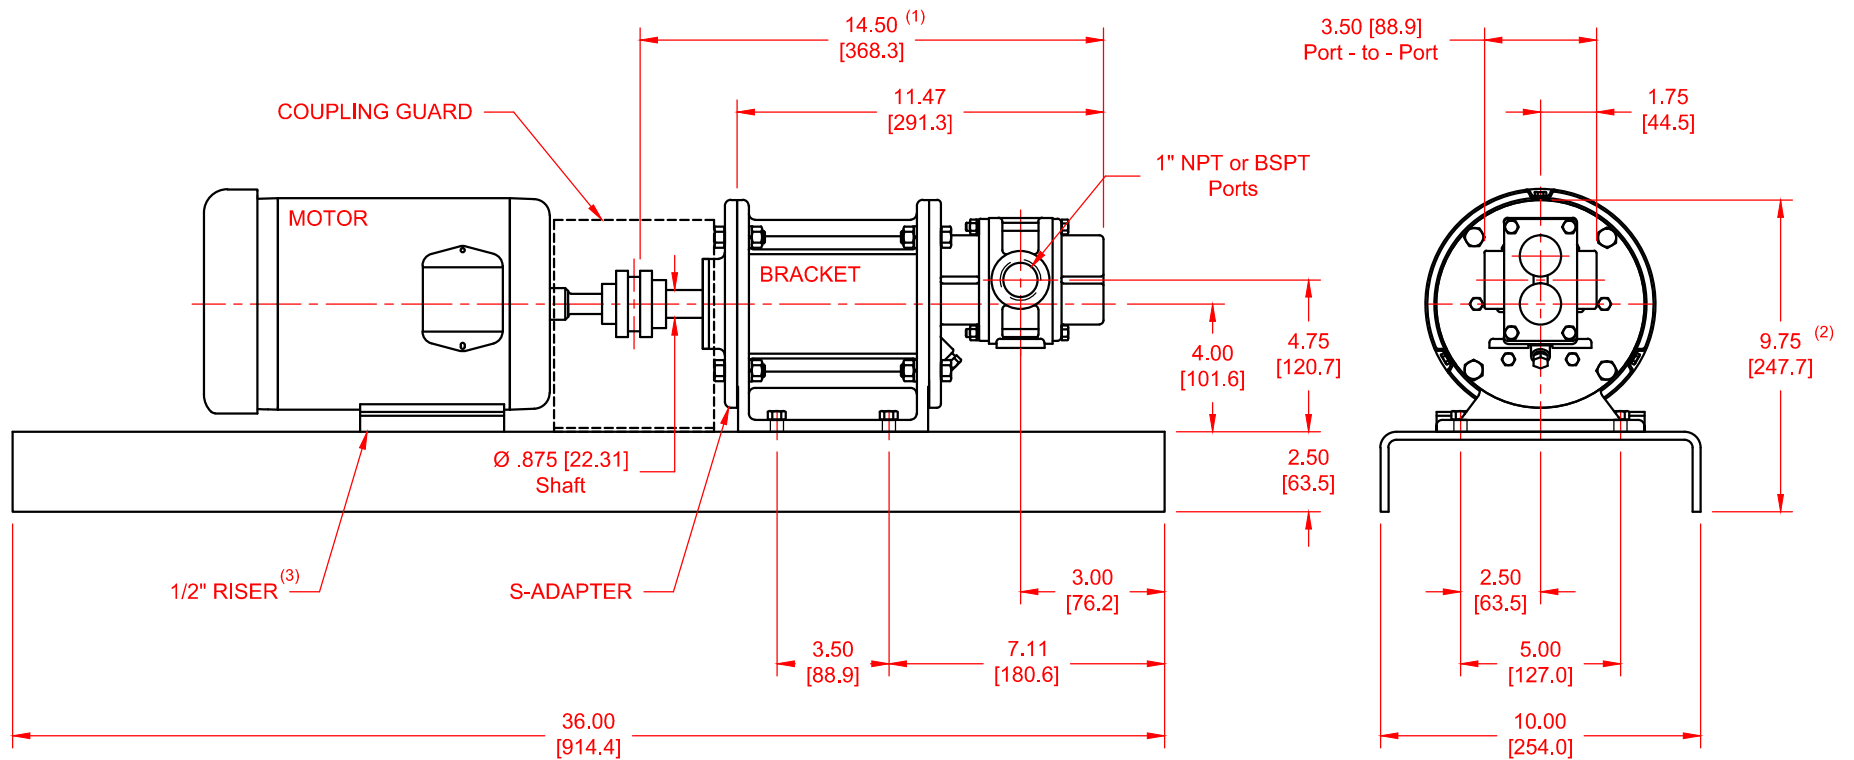

SERIES	MODEL	CONFIGURATION
H-Series 3-Series	H9R 39R	Mag-Drive Gear Pump Long-Coupled Base-Mounted Version with NPT or BSPT Ports

SEAL TYPE
Mag-Drive (Sealless)

UNITS: inches [mm]

NOTES:

- 1) Dimension to end of pump shaft.
- 2) Dimension to top of Bracket.
- 3) Applies for NEMA 56, 143T & 145T Motors.