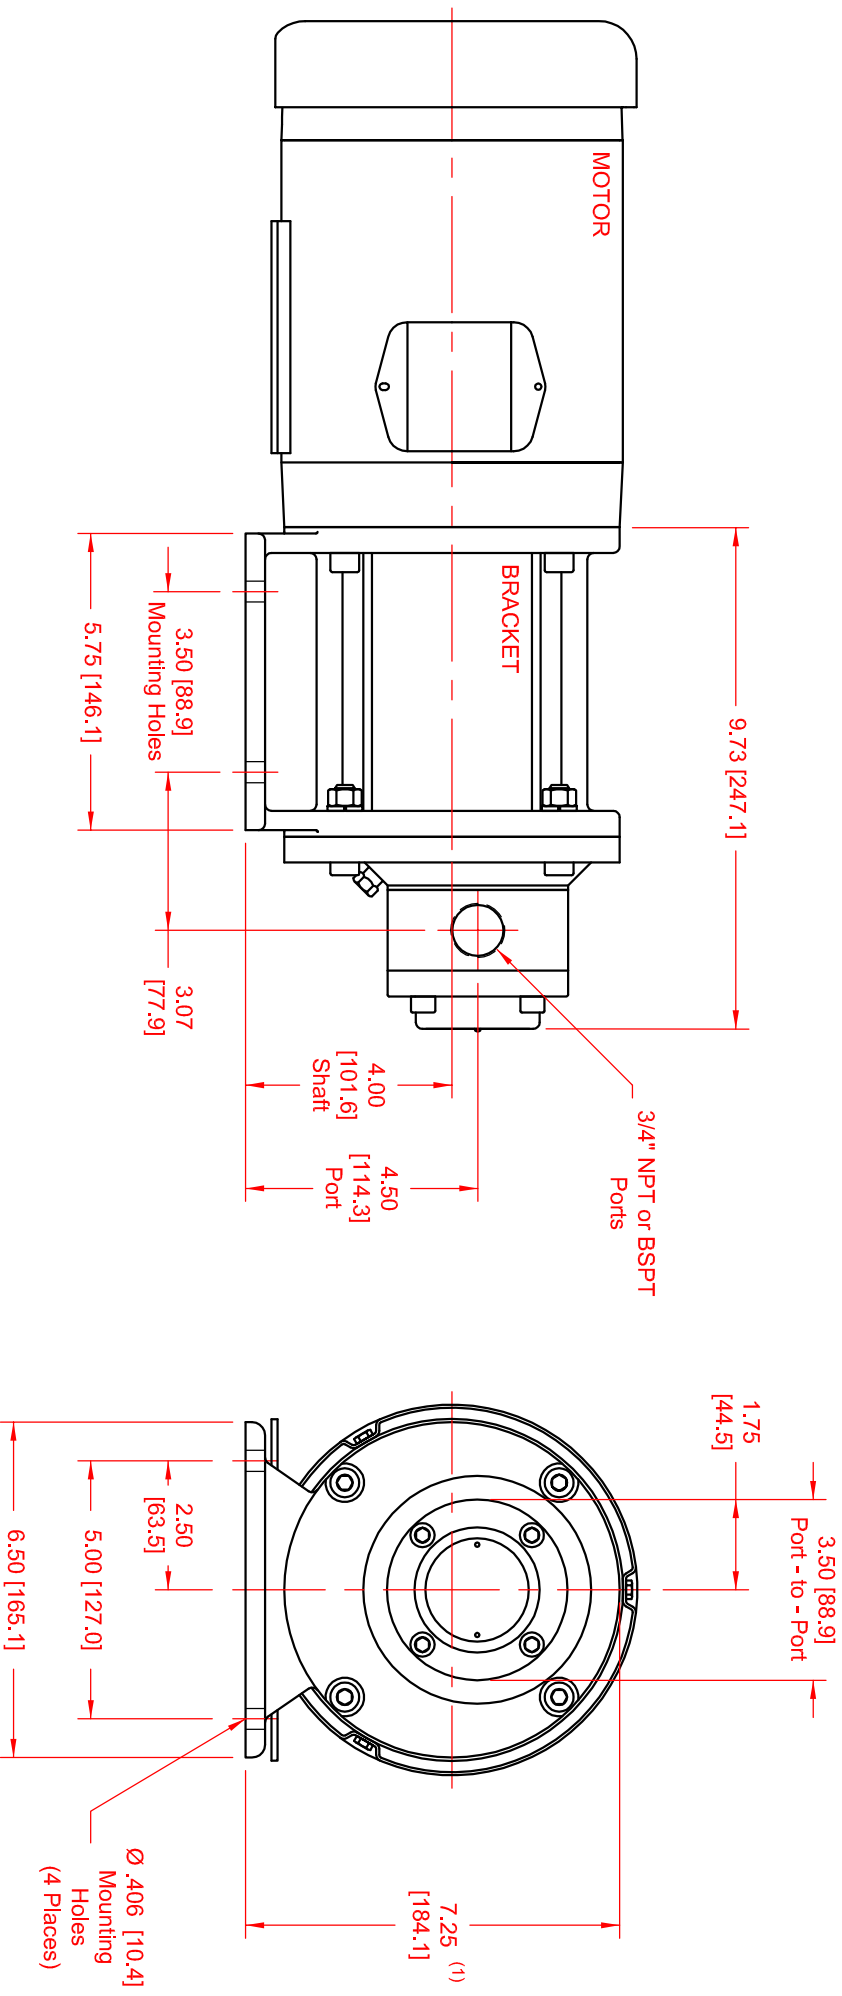

SERIES	MODEL	CONFIGURATION	SEAL TYPE
Max-Series	M4	Mag-Drive Gear Pump Close-Coupled with NPT or BSPT Ports.	Mag-Drive (Sealless)

UNITS: inches [mm]

NOTES:
 1) Dimension to top of Bracket.