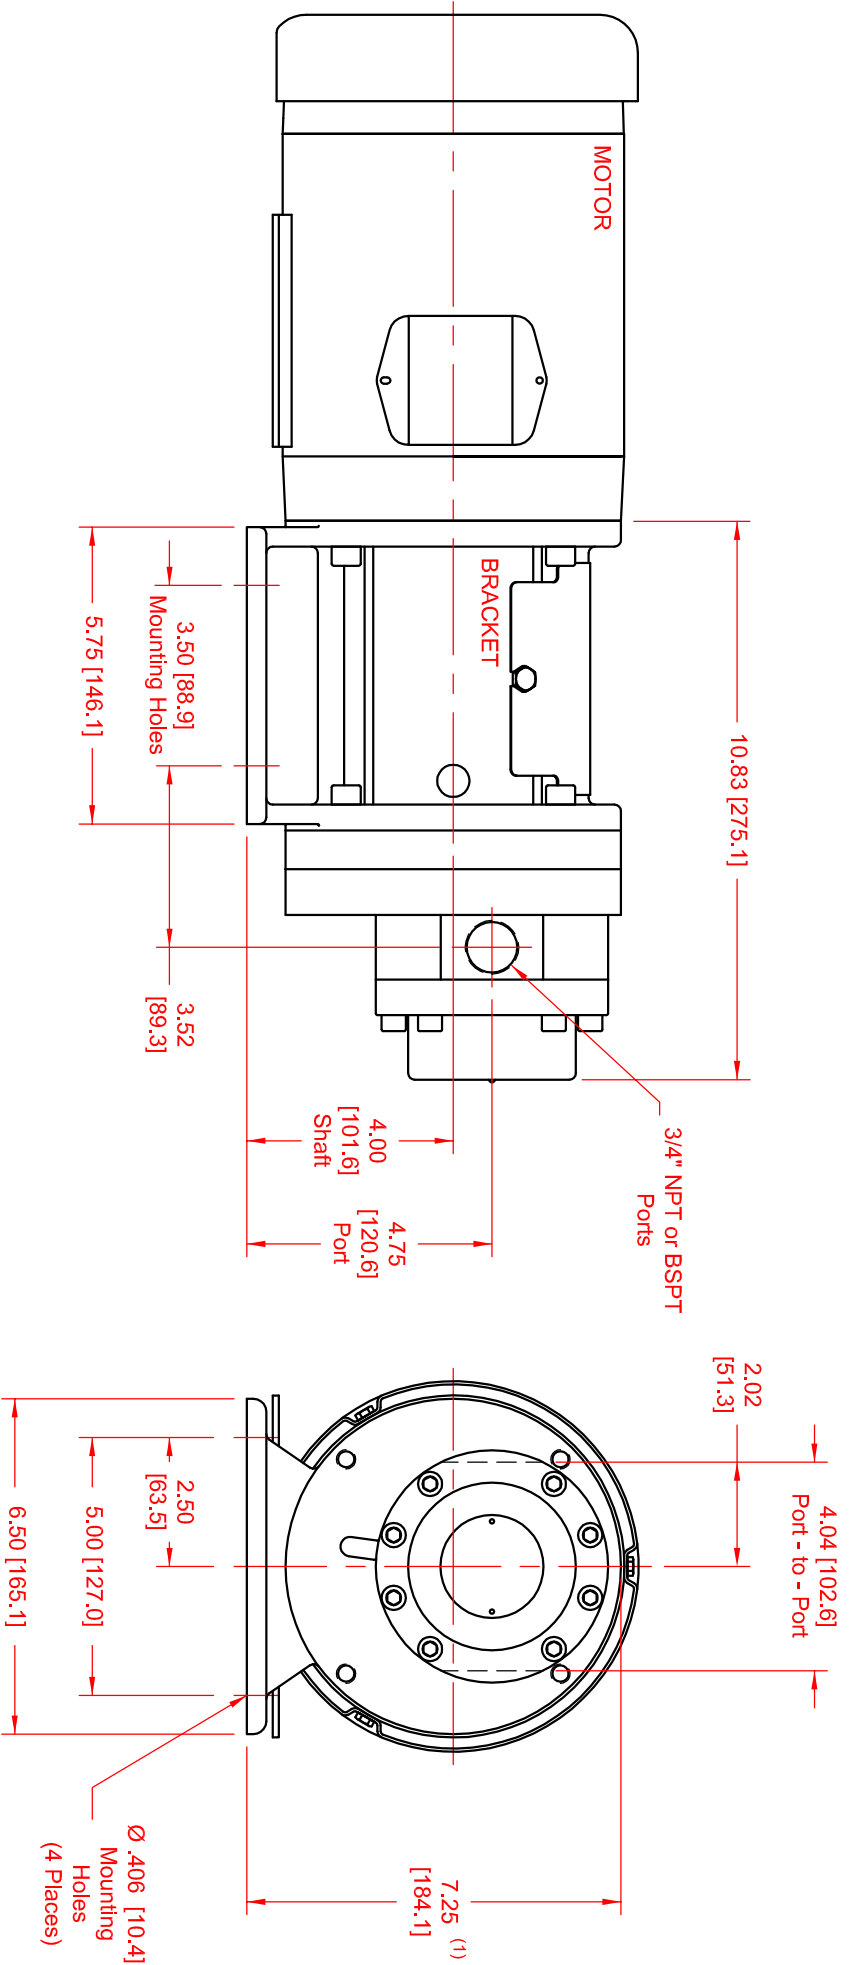

SERIES	MODEL	CONFIGURATION	SEAL TYPE
Max-Series	M5	Sealed Gear Pump Close-Coupled with NPT or BSPT Ports.	Single Mechanical Seal or Double Mechanical Seal

UNITS: inches [mm]

NOTES:
 1) Dimension to top of Bracket.