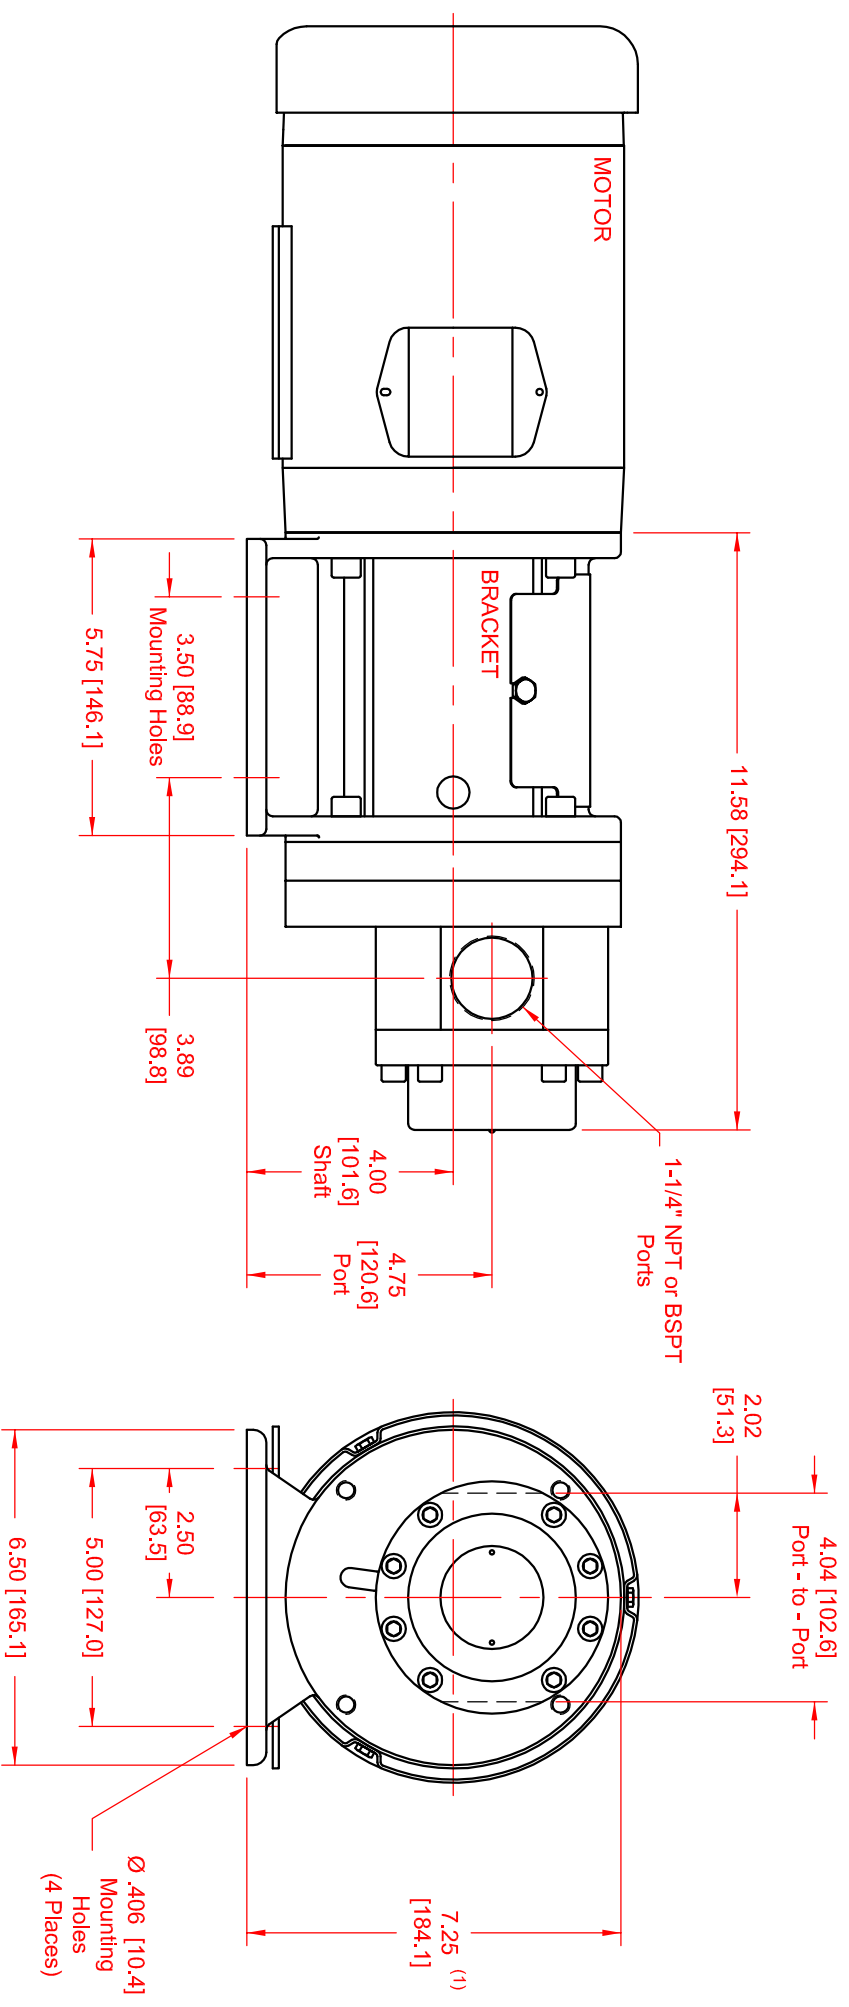

SERIES	MODEL	CONFIGURATION	SEAL TYPE
Max-Series	M7	Sealed Gear Pump Close-Coupled with NPT or BSPT Ports.	Single Mechanical Seal or Double Mechanical Seal

UNITS: inches [mm]

NOTES:
 1) Dimension to top of Bracket.