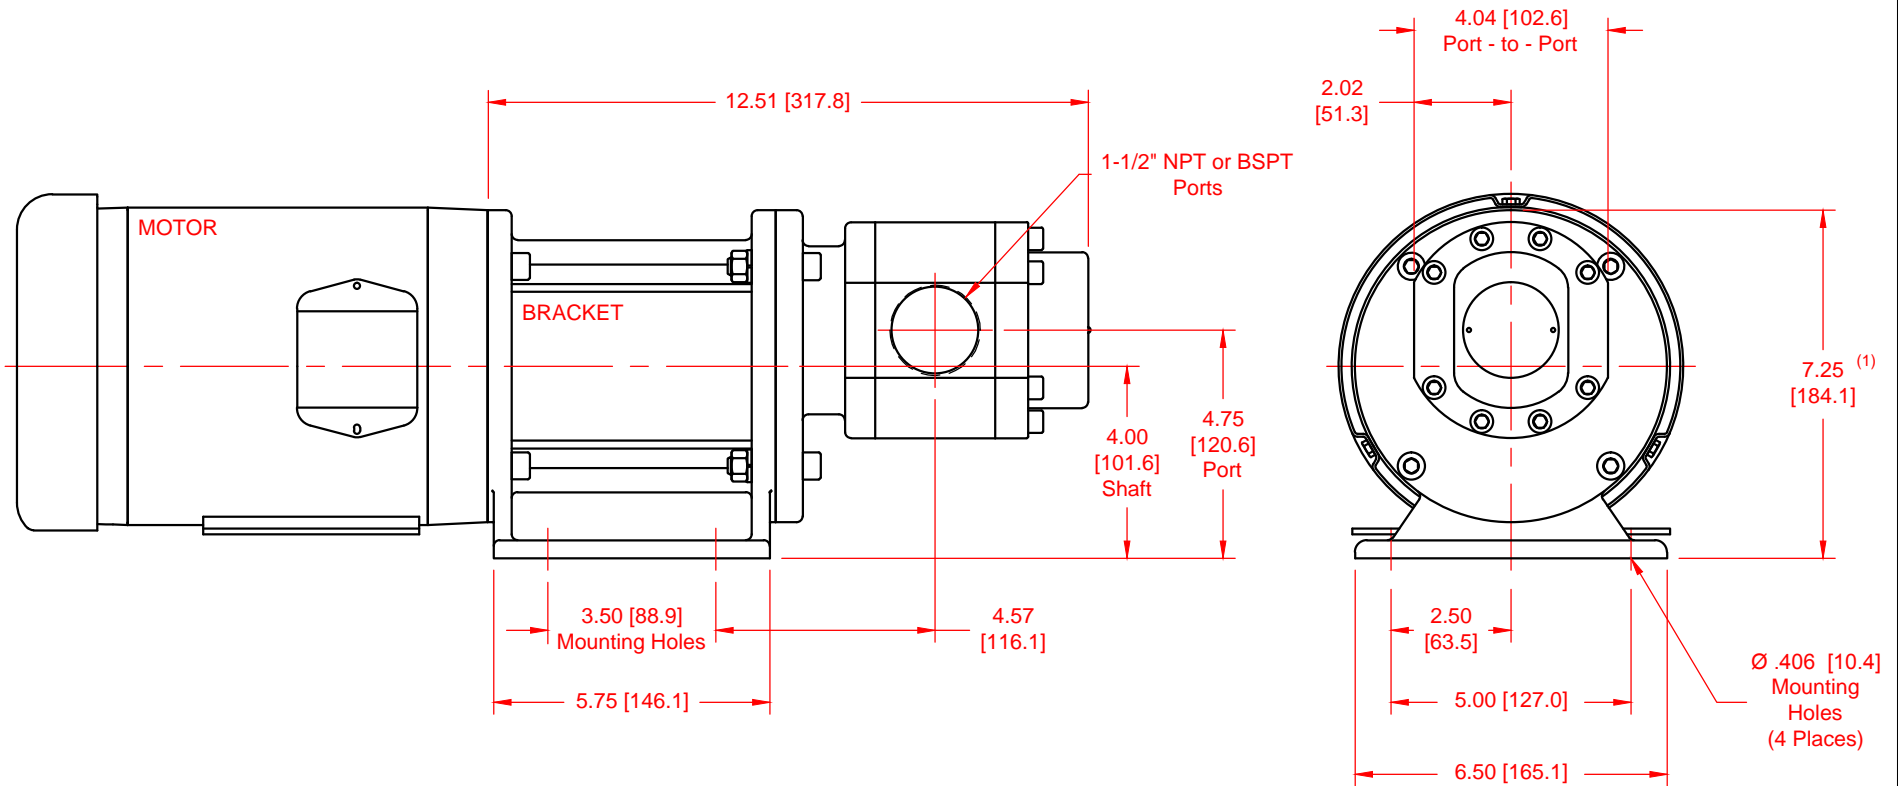

SERIES	MODEL	CONFIGURATION	SEAL TYPE
Max-Series	M8	Sealed or Mag-Drive Gear Pump Close-Coupled with NPT or BSPT Ports.	Single or Double Mechanical Seal or Mag-Drive (Sealless)

UNITS: inches [mm]

NOTES:
 1) Dimension to top of Bracket.