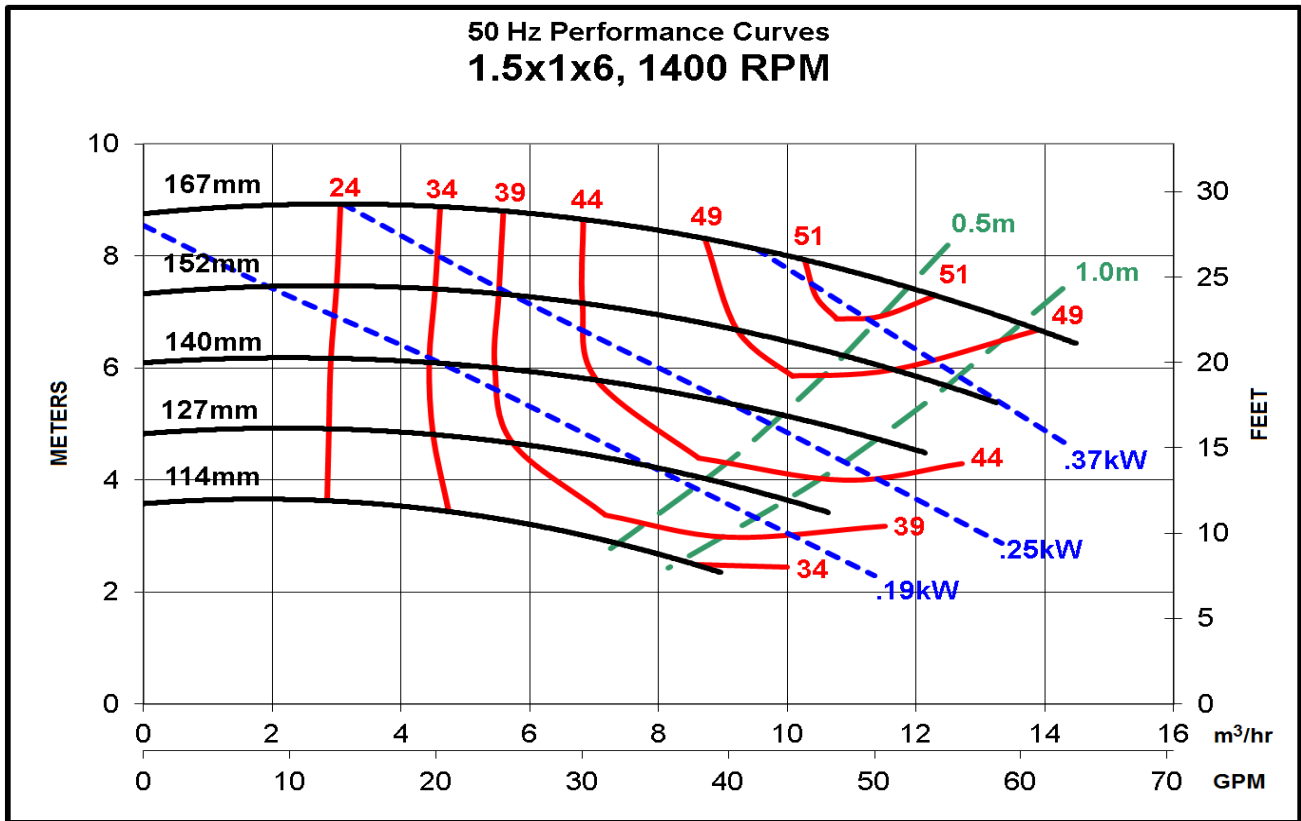

**Model AB 1.5 x 1 x 6: Performance @ 50 Hz Motor Speeds**

Power ratings exclude eddy current losses.