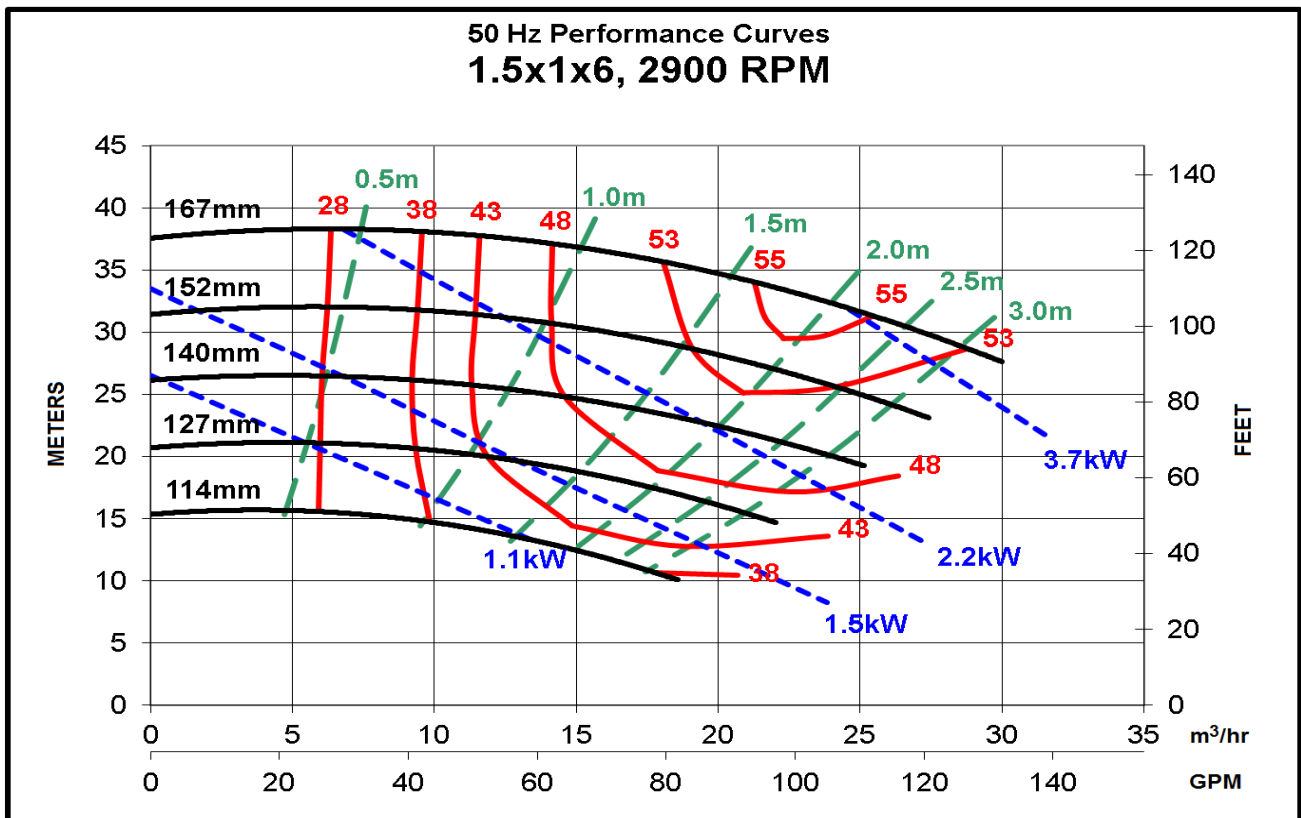

**Model AB 1.5 x 1 x 6: Performance @ 50 Hz Motor Speeds**

Power ratings exclude eddy current losses.