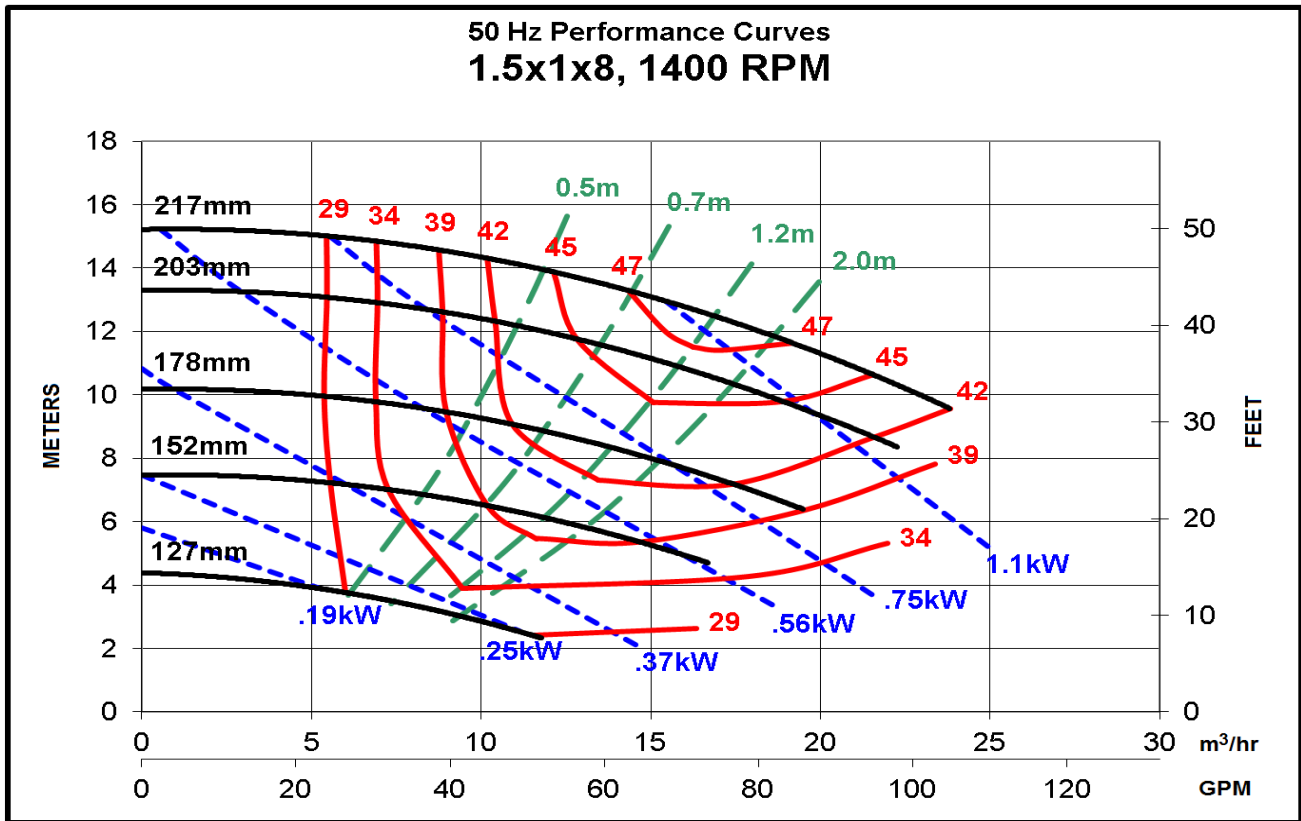

Model AB 1.5 x 1 x 8: Performance @ 50 Hz Motor Speeds

Power ratings exclude eddy current losses.