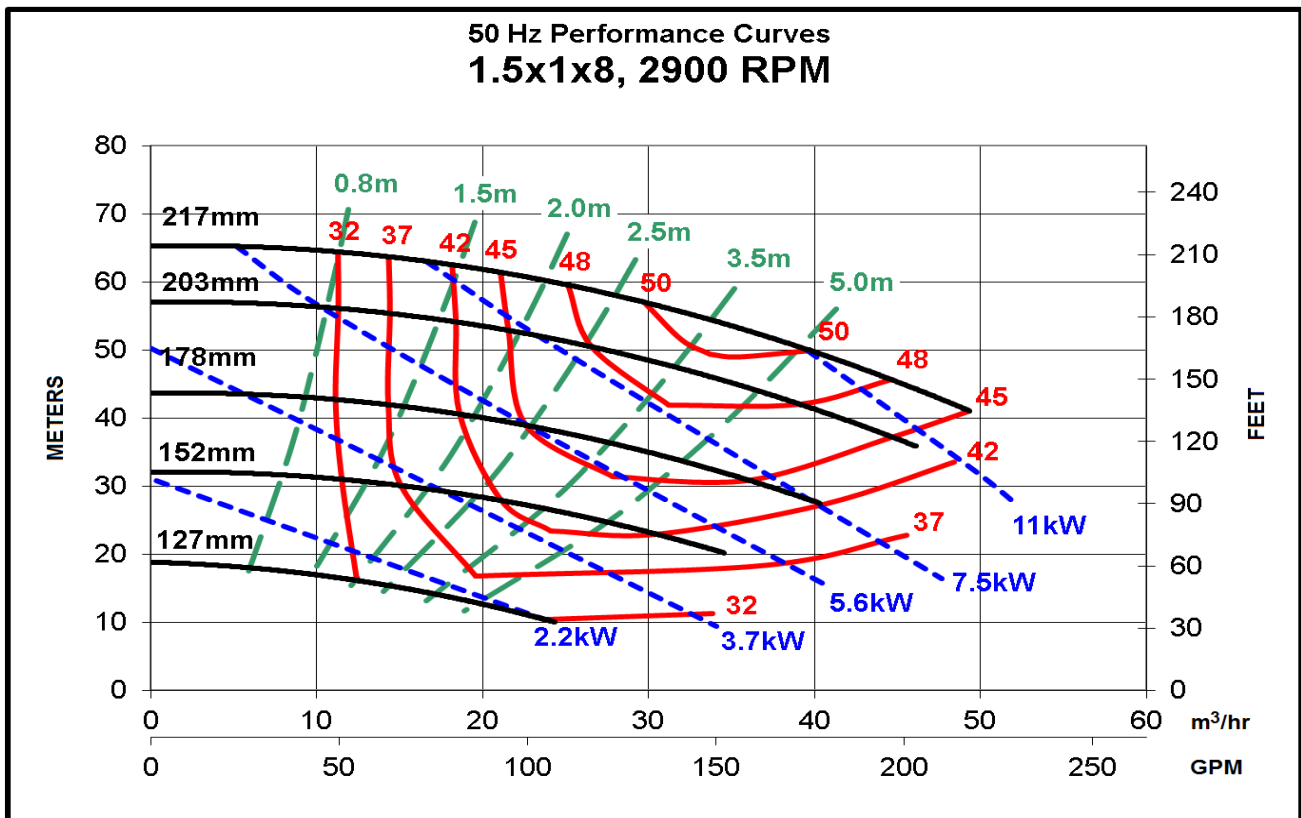

Model AB 1.5 x 1 x 8: Performance @ 50 Hz Motor Speeds

Power ratings exclude eddy current losses.