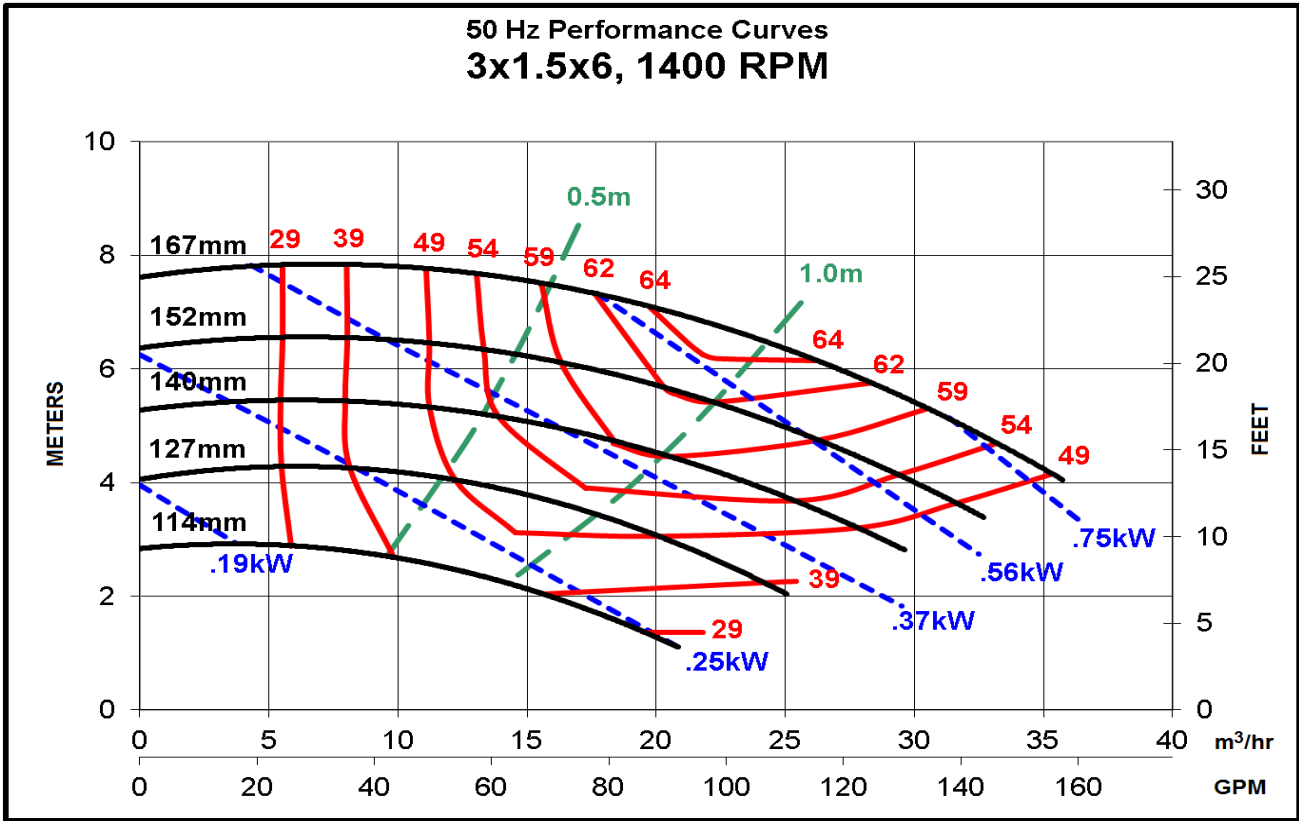

Model AB 3 x 1.5 x 6: Performance @ 50 Hz Motor Speeds

Power ratings exclude eddy current losses.