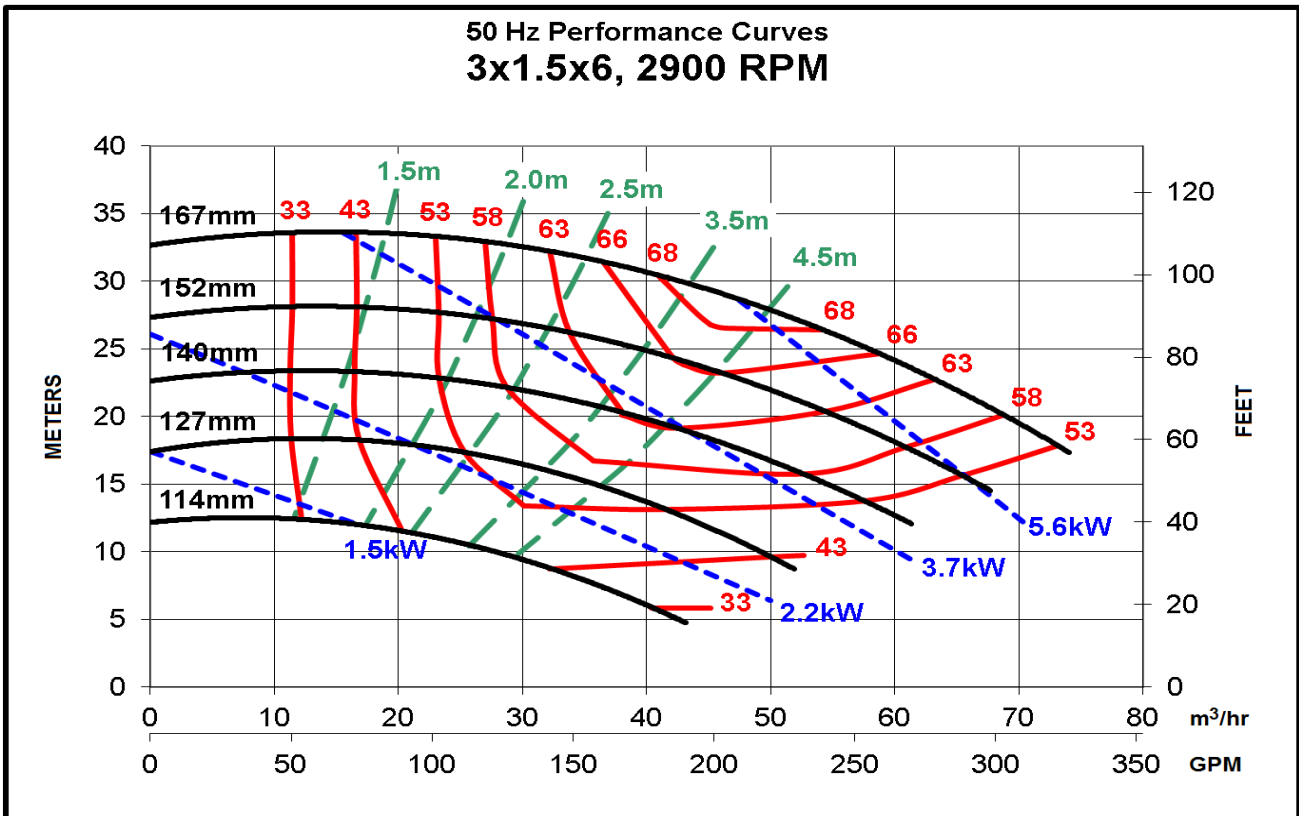

Model AB 3 x 1.5 x 6: Performance @ 50 Hz Motor Speeds

Power ratings exclude eddy current losses.