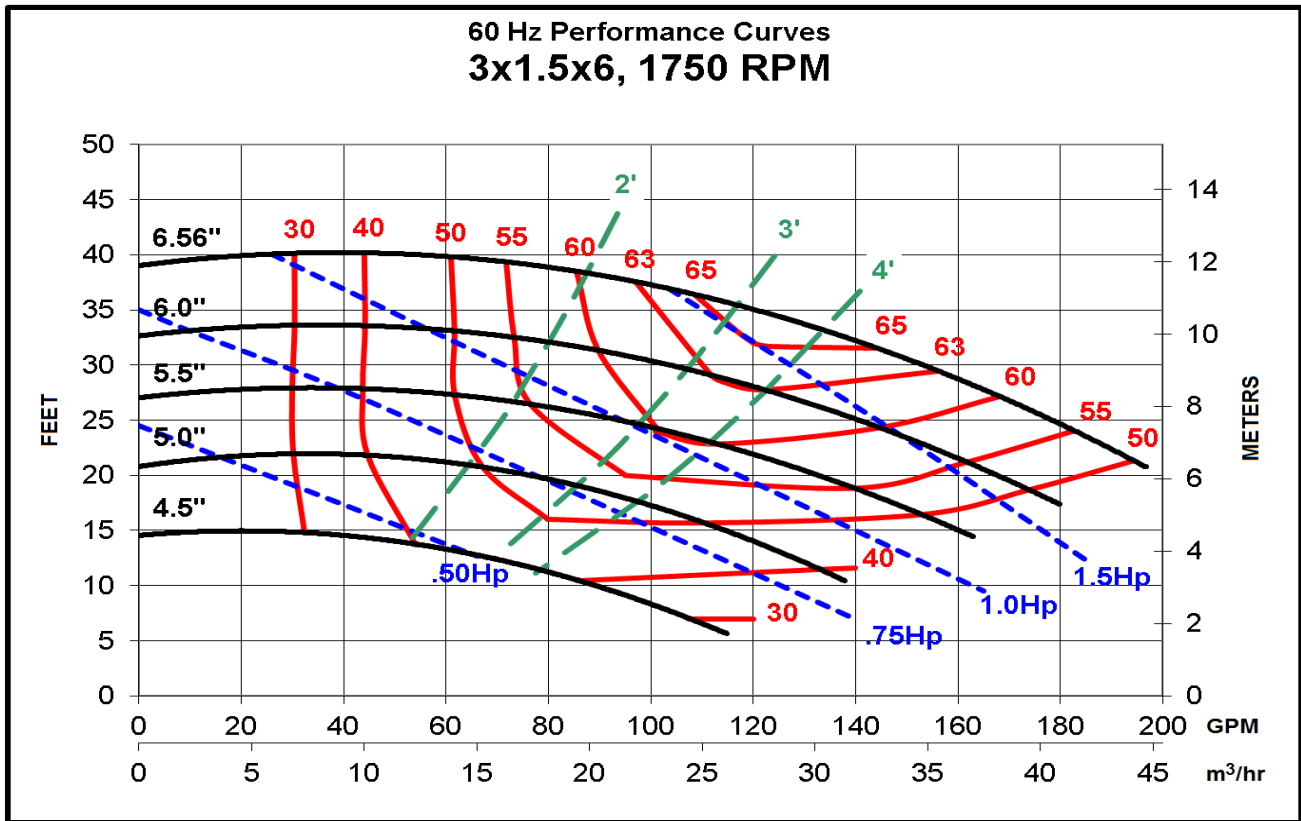

Model AB 3 x 1.5 x 6: Performance @ 60 Hz Motor Speeds

Power ratings exclude eddy current losses.