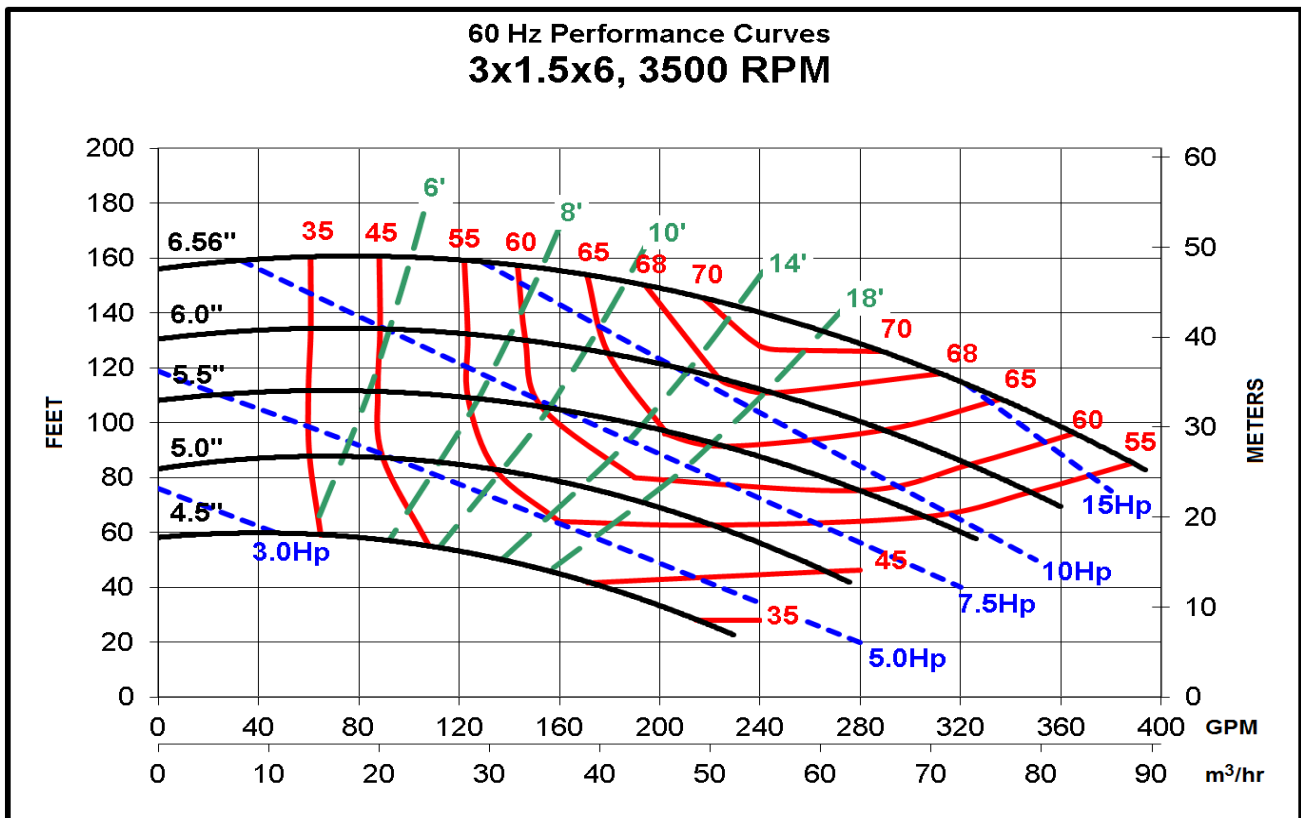

Model AB 3 x 1.5 x 6: Performance @ 60 Hz Motor Speeds

Power ratings exclude eddy current losses.