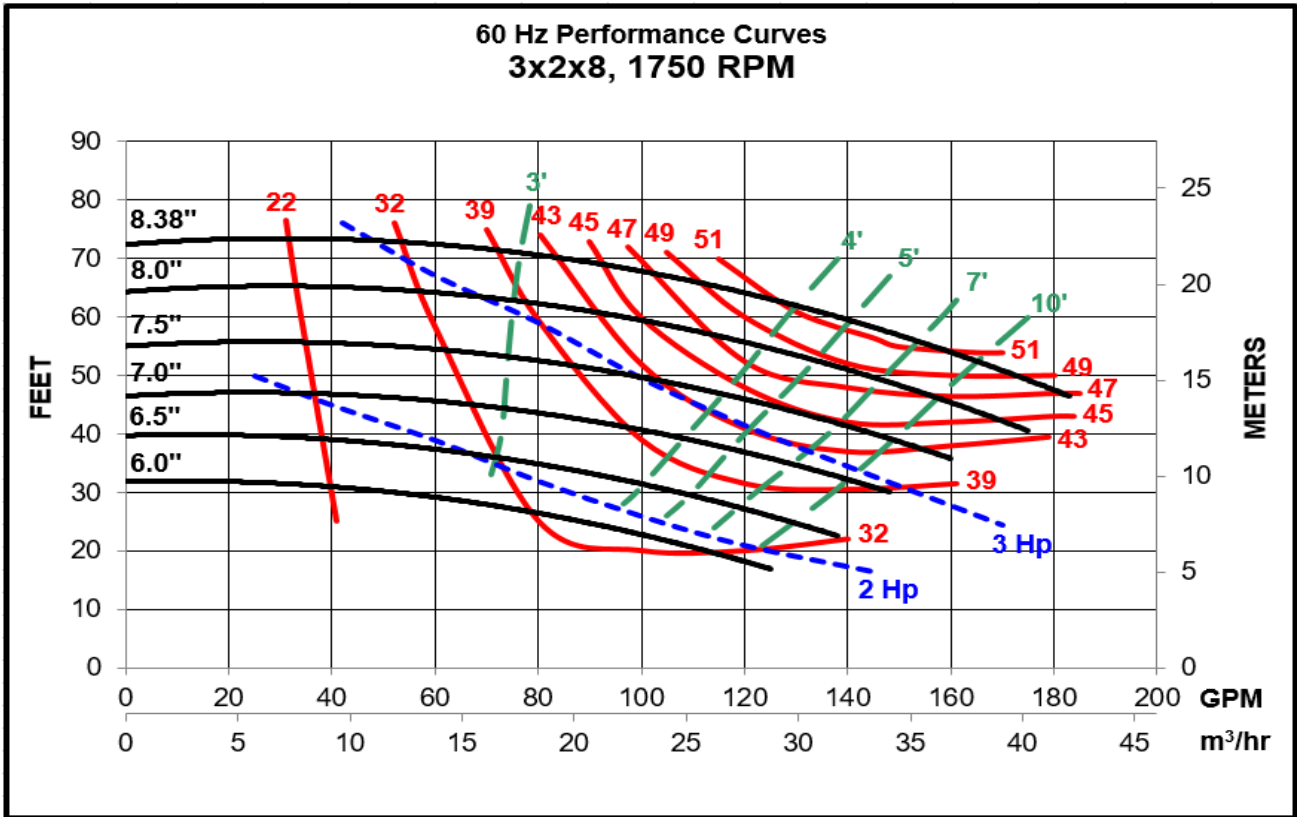

Model AB 3 x 2 x 8: Performance @ 60 Hz Motor Speeds

Power ratings exclude eddy current losses.