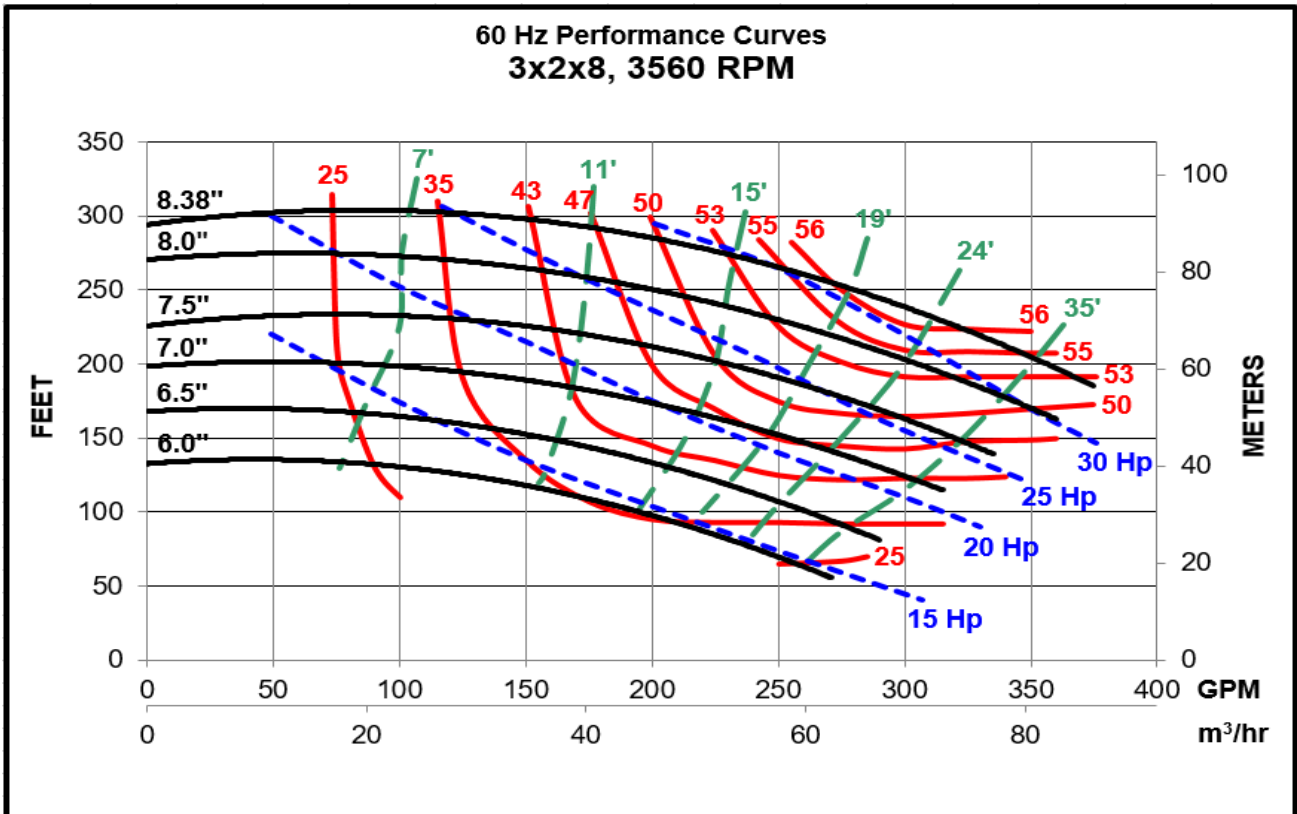

Model AB 3 x 2 x 8: Performance @ 60 Hz Motor Speeds

Power ratings exclude eddy current losses.